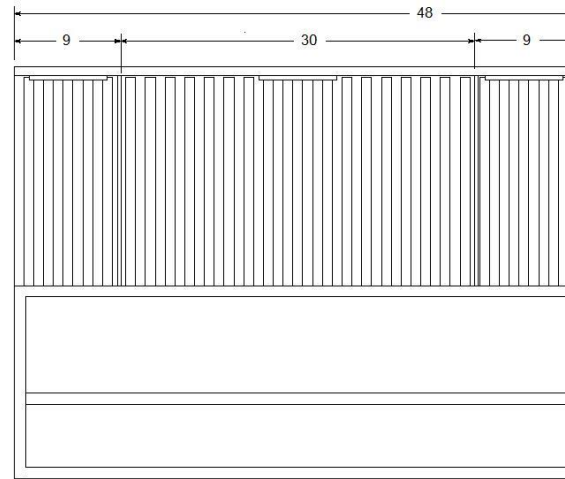

**Available Countertops:**

18mm Italian Carrara Marble (M03O-3)  
18mm White Quartz/Engineered Stone (C03O-3)

TOP

FRONT

SIDE