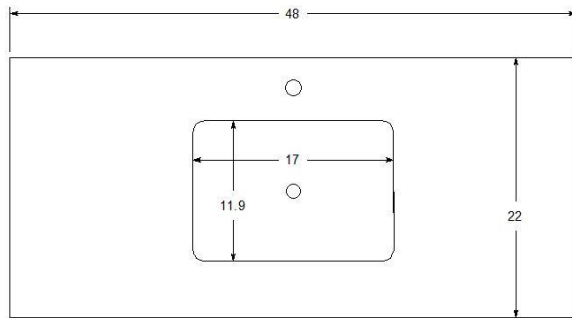

**Available Countertops:**

18mm Italian Carrara Marble (M03O-3)  
18mm White Quartz/Engineered Stone (C03O-3)

TOP

FRONT

SIDE