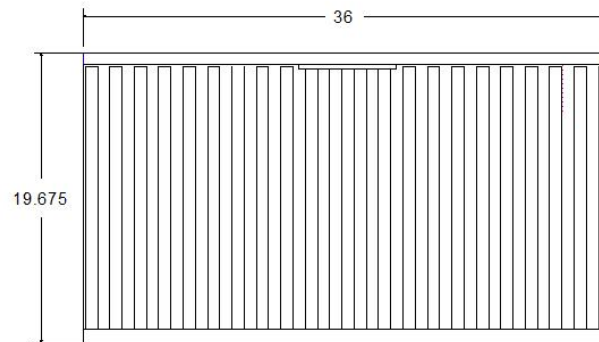

Available Countertops:

18mm Italian Carrara Marble (M03O-3)
18MM White Quartz/Engineered Stone (C03O-3)

TOP

FRONT

SIDE