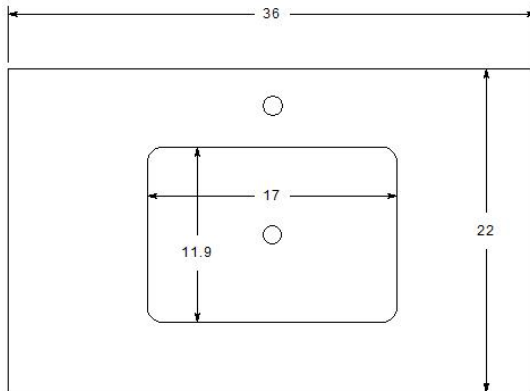

Available Countertops:

18mm Italian Carrara Marble (M03O-3)
18MM White Quartz/Engineered Stone (C03O-3)

TOP

FRONT

SIDE