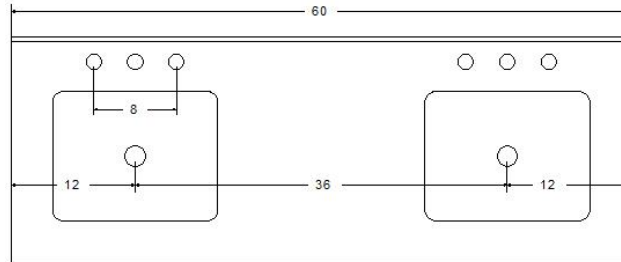

GRACIE 60" Vanity-Double Sink

Designed By: Bemma Design Lab

Model : V-GR60DFM

Features

- 2-undermount ceramic sinks- 8" 3 hole faucet drilling
- 4 soft-close doors w/ interior pullout storage
- Integrated GFCI power source w/ USB port
- Under-mount drawer Glides with soft-close
- 5 step Lacquer finish resists moisture and scratches

- Fully finished interiors
- Solid Wood drawers with Dovetail Joints
- Plated Stainless Steel base w/ tapered leg
- Base, ceramic sinks and top come fully assembled in one box
- Backsplash included
- Finished plywood back panel cutout to accept plumbing

All BEMMA bath cabinets are made of solid hardwood and plywood cabinets, and meet strict CARB-P2 Standards
Ceramic sinks are cUPC certified

Available Base Finish:

- Pacific Blue with Brass trim(02BS)
- Satin White with Brass trim (03BS)
- Midnight Black with Brass trim(04BS)

Available Countertops:

- Italian Carrara Marble (MO3S-3)
- White Quartz/Engineered Stone (CO3S-3)

TOP