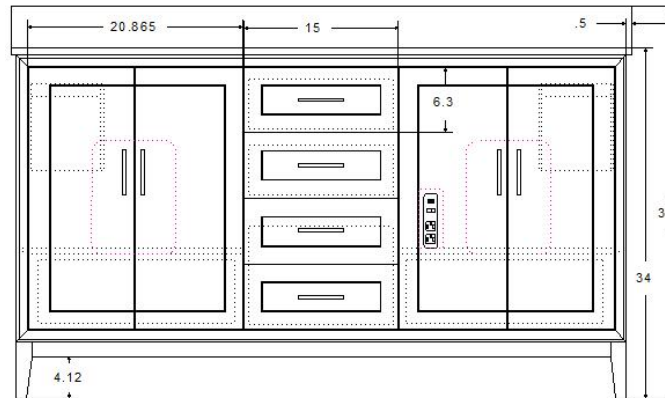

GRACIE 60" Vanity-Double Sink

Designed By: Bemma Design Lab

Model : V-GR60DFM

Features

- 2-undermount ceramic sinks- 8" 3 hole faucet drilling
- 4 soft-close doors w/ interior pullout storage
- Integrated GFCI power source w/ USB port
- Under-mount drawer Glides with soft-close
- 5 step Lacquer finish resists moisture and scratches

- Fully finished interiors
- Solid Wood drawers with Dovetail Joints
- Plated Stainless Steel base w/ tapered leg
- Base, ceramic sinks and top come fully assembled in one box
- Backsplash included
- Finished plywood back panel cutout to accept plumbing

All BEMMA bath cabinets are made of solid hardwood and plywood cabinets, and meet strict CARB-P2 Standards
Ceramic sinks are cUPC certified

Available Base Finish:

- Pacific Blue with Brass trim(02BS)
- Satin White with Brass trim (03BS)
- Midnight Black with Brass trim(04BS)

Available Countertops:

- Italian Carrara Marble (MO3S-3)
- White Quartz/Engineered Stone (CO3S-3)

FRONT