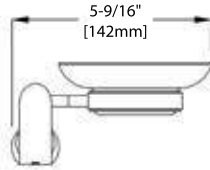

# **Bathroom Accessories**

100 Series

**BA02 101**

ROBE HOOK

FRONT VIEW

SIDE VIEW

TOP VIEW

**BA02 102**

SOAP HOLDER

FRONT VIEW

SIDE VIEW

TOP VIEW

**BA02 103**

TOOTHBRUSH HOLDER

FRONT VIEW

SIDE VIEW

FRONT VIEW

SIDE VIEW

TOP VIEW

**BA02 106**

24" TOWEL BAR

FRONT VIEW

SIDE VIEW

TOP VIEW