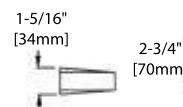

SOAP HOLDER

FRONT VIEW

SIDE VIEW

TOP VIEW

**BA02 103**

TOOTHBRUSH HOLDER

FRONT VIEW

SIDE VIEW

TOP VIEW

**BA02 104**

TOWEL RING

FRONT VIEW

SIDE VIEW

TOP VIEW

**BA02 105**

TISSUE HOLDER

FRONT VIEW

SIDE VIEW

TOP VIEW

**BA02 106**

24" TOWEL BAR

FRONT VIEW

SIDE VIEW

TOP VIEW