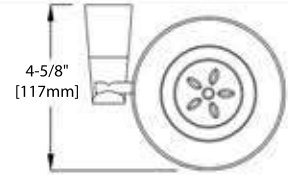

SOAP HOLDER

FRONT VIEW

SIDE VIEW

TOP VIEW

**BA02 103**

TOOTHBRUSH HOLDER

FRONT VIEW

SIDE VIEW