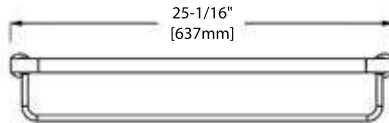

BA02 108

TOILET BRUSH HOLDER

FRONT VIEW

SIDE VIEW

TOP VIEW

BA02 109

TOWEL RACK

FRONT VIEW

SIDE VIEW

TOP VIEW