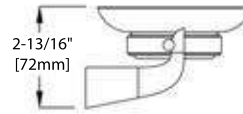

SOAP HOLDER

FRONT VIEW

SIDE VIEW

TOP VIEW

**BA02 103**

TOOTHBRUSH HOLDER

FRONT VIEW

SIDE VIEW