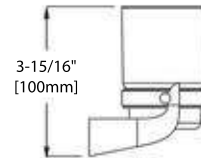

SOAP HOLDER

FRONT VIEW

SIDE VIEW

TOP VIEW

**BA02 103**

TOOTHBRUSH HOLDER

FRONT VIEW

SIDE VIEW