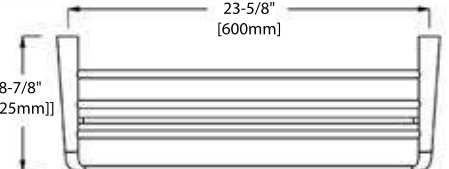

BA02 108

TOILET BRUSH HOLDER

FRONT VIEW

SIDE VIEW

TOP VIEW

BA02 109

TOWEL RACK

FRONT VIEW

SIDE VIEW

TOP VIEW