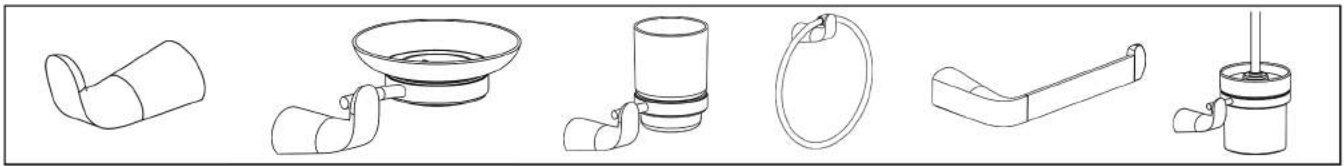

REQUIRED TOOLS

INSTRUCTIONS FOR CLEANING

Care Instructions:

To maintain and protect the fine luster of all bath accessories, clean with a soft, damp cloth only. DO NOT USE scrub pads, detergents or cleaners as they may harm the protective finish of your accessoires.

⚠ WARNING!

This item is not designed for use as a grab bar. Do not install where the product might be used as a grab bar.

⚠ WARNING!

Use caution when drilling into walls to avoid drilling into electrical and plumbing lines hidden within wall.

Warranty:

Warranted to be free from manufacturing defects for a period of (1) year from date of purchase. Please keep in mind this is only for kitchen and bath accessories.