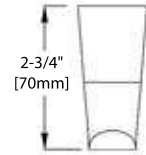

BA02 101

TOP VIEW