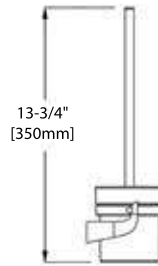

TOP VIEW

**BA02 104**

TOWEL RING

FRONT VIEW

SIDE VIEW

TOP VIEW

**BA02 105**

TISSUE HOLDER

FRONT VIEW

SIDE VIEW

TOP VIEW

**BA02 106**

24" TOWEL BAR

FRONT VIEW

SIDE VIEW

TOP VIEW

BA02 108

TOILET BRUSH HOLDER

FRONT VIEW

SIDE VIEW

TOP VIEW

BA02 109

TOWEL RACK

FRONT VIEW

SIDE VIEW

TOP VIEW