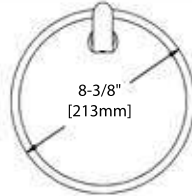

SOAP HOLDER

FRONT VIEW

SIDE VIEW

TOP VIEW

**BA02 103**

TOOTHBRUSH HOLDER

FRONT VIEW

SIDE VIEW

TOP VIEW

**BA02 104**

TOWEL RING

FRONT VIEW

SIDE VIEW

TOP VIEW

**BA02 105**

TISSUE HOLDER