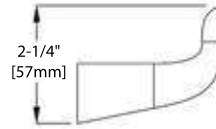

BA02 101

SIDE VIEW