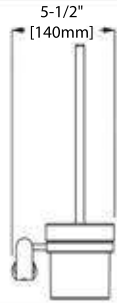

TOP VIEW

**BA02 104**

TOWEL RING

FRONT VIEW

SIDE VIEW

TOP VIEW

**BA02 105**

TISSUE HOLDER

FRONT VIEW

SIDE VIEW

TOP VIEW

**BA02 106**

24" TOWEL BAR

FRONT VIEW

SIDE VIEW

TOP VIEW

BA02 108

TOILET BRUSH HOLDER

FRONT VIEW

SIDE VIEW

TOP VIEW

BA02 109

TOWEL RACK

FRONT VIEW

SIDE VIEW

TOP VIEW