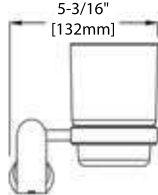

# **Bathroom Accessories**

100 Series

**BA02 101**

ROBE HOOK

FRONT VIEW

SIDE VIEW

TOP VIEW

**BA02 102**

SOAP HOLDER

FRONT VIEW

SIDE VIEW

TOP VIEW

**BA02 103**

TOOTHBRUSH HOLDER

FRONT VIEW

SIDE VIEW