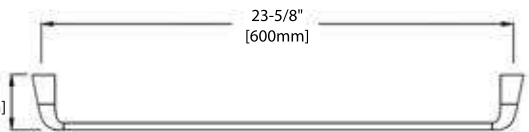

SOAP HOLDER

FRONT VIEW

SIDE VIEW

TOP VIEW

**BA02 103**

TOOTHBRUSH HOLDER

FRONT VIEW

SIDE VIEW

TOP VIEW

**BA02 104**

TOWEL RING

FRONT VIEW

SIDE VIEW

TOP VIEW

**BA02 105**

TISSUE HOLDER

FRONT VIEW

SIDE VIEW

TOP VIEW

**BA02 106**

24" TOWEL BAR

FRONT VIEW

SIDE VIEW

TOP VIEW