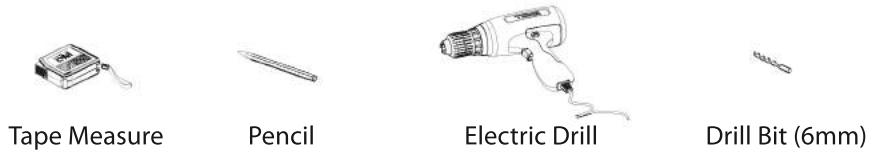

REQUIRED TOOLS

INSTRUCTIONS FOR CLEANING

Care Instructions:

To maintain and protect the fine luster of all bath accessories, clean with a soft, damp cloth only. DO NOT USE scrub pads, detergents or cleaners as they may harm the protective finish of your accessoires.

⚠ WARNING!

This item is not designed for use as a grab bar. Do not install where the product might be used as a grab bar.

⚠ WARNING!

Use caution when drilling into walls to avoid drilling into electrical and plumbing lines hidden within wall.

Warranty:

Warranted to be free from manufacturing defects for a period of (1) year from date of purchase. Please keep in mind this is only for kitchen and bath accessories.