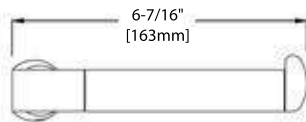

SOAP HOLDER

FRONT VIEW

SIDE VIEW

TOP VIEW

**BA02 103**

TOOTHBRUSH HOLDER

FRONT VIEW

SIDE VIEW

TOP VIEW

**BA02 104**

TOWEL RING

FRONT VIEW

SIDE VIEW

TOP VIEW

**BA02 105**

TISSUE HOLDER

FRONT VIEW

SIDE VIEW

TOP VIEW

**BA02 106**

24" TOWEL BAR

FRONT VIEW

SIDE VIEW

TOP VIEW