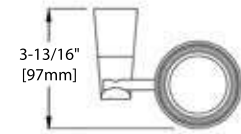

SOAP HOLDER

FRONT VIEW

SIDE VIEW

TOP VIEW

**BA02 103**

TOOTHBRUSH HOLDER

FRONT VIEW

SIDE VIEW