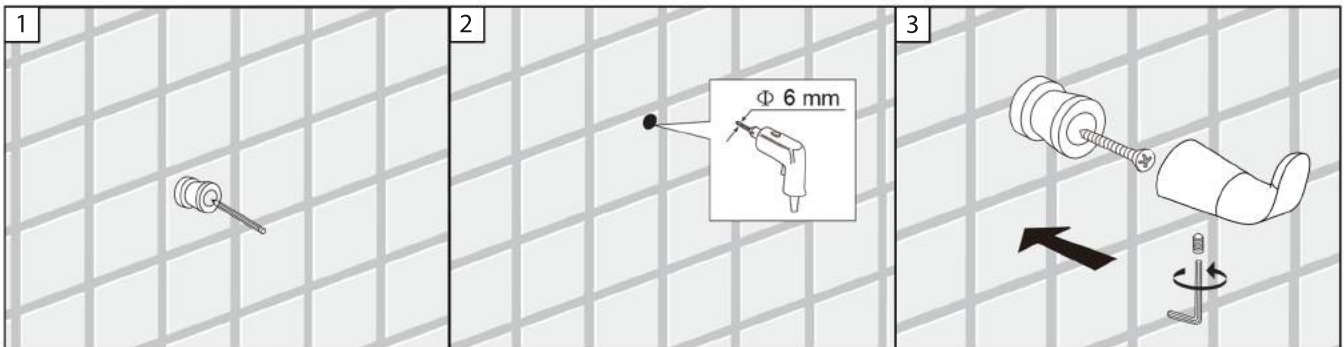

REQUIRED TOOLS

INSTRUCTIONS FOR CLEANING

Care Instructions:

To maintain and protect the fine luster of all bath accessories, clean with a soft, damp cloth only. DO NOT USE scrub pads, detergents or cleaners as they may harm the protective finish of your accessoires.

⚠ WARNING!

This item is not designed for use as a grab bar. Do not install where the product might be used as a grab bar.

⚠ WARNING!

Use caution when drilling into walls to avoid drilling into electrical and plumbing lines hidden within wall.

Warranty:

Warranted to be free from manufacturing defects for a period of (1) year from date of purchase. Please keep in mind this is only for kitchen and bath accessories.