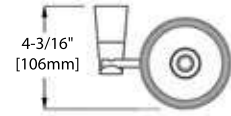

BA02 108

TOILET BRUSH HOLDER

FRONT VIEW

SIDE VIEW

TOP VIEW

BA02 109

TOWEL RACK

FRONT VIEW

SIDE VIEW

TOP VIEW