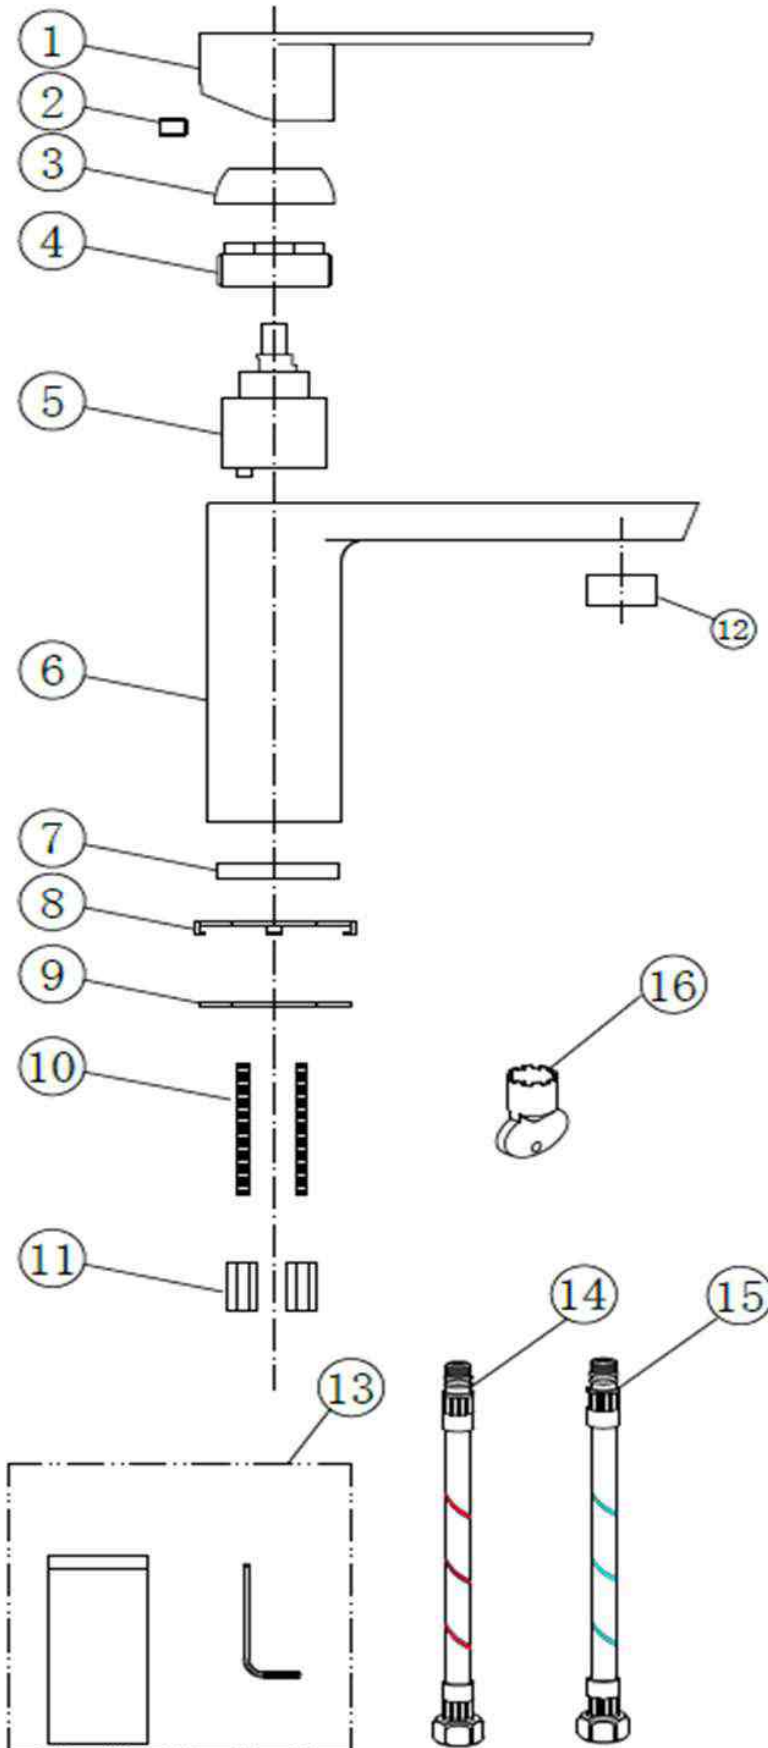

Parts Breakdown

BA-430-01

Single Hole Bathroom Faucet

No.	Description	Quantity
1	Handle	1
2	Screw M5X3(304)	1
3	Cover	1
4	Press cover	1
5	Cartridge	1
6	Ring assembly	1
7	Rubber ring	1
8	Rubber ring	1
9	C Plate	1
10	Bolt	2
11	Screw nut M6	2
12	Aerator	1
13	Allen Wrench	1
14	Hot water hose	1
15	Cold water hose	1
16	Aerator Wrench	1