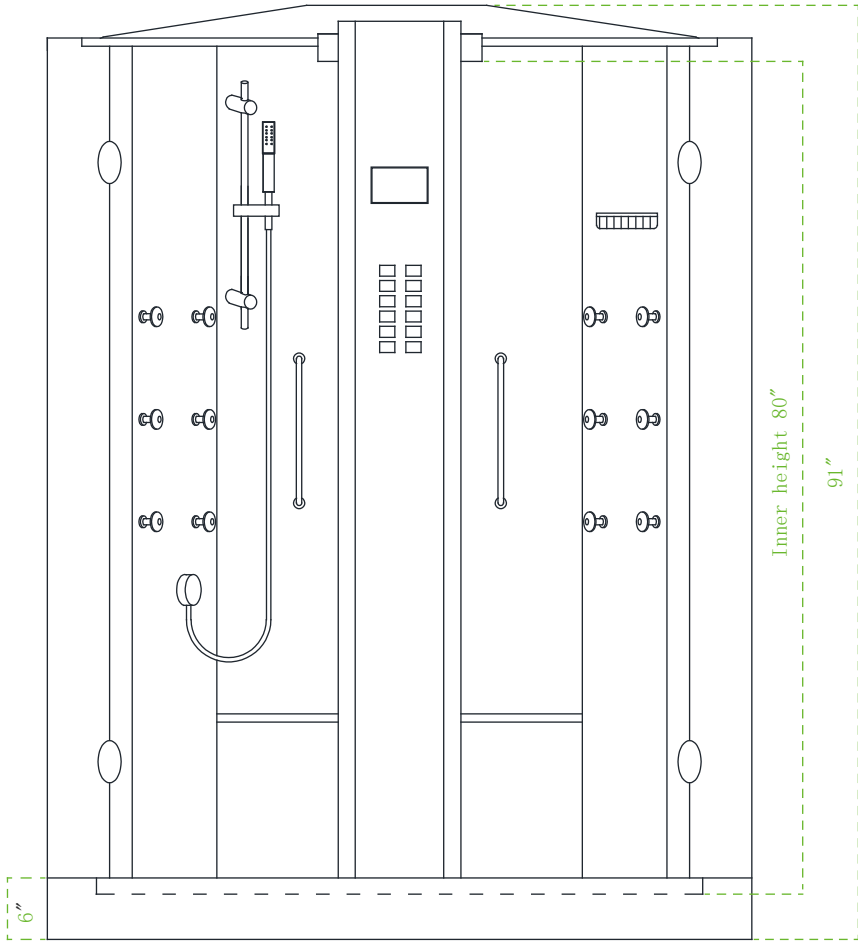

Model: WS122

Size: 59" x 59" x 91"

Top view

Bottom view