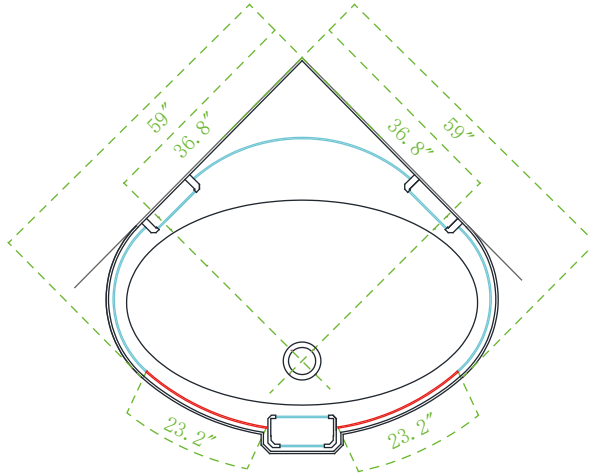

Model: WS122

Size: 59" x 59" x 91"

Top view

Bottom view