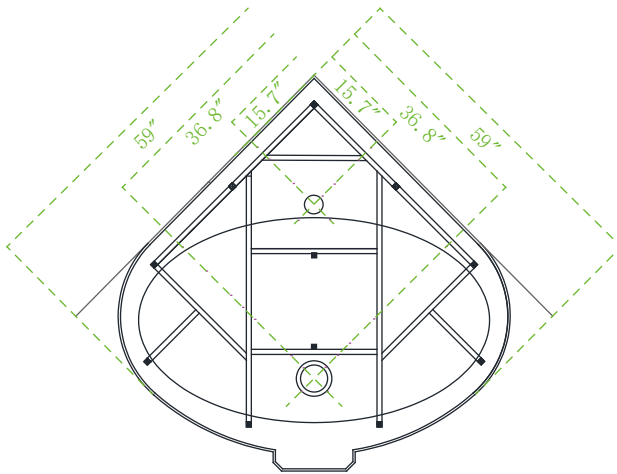

Model: WS122

Size: 59" x 59" x 91"

Top view

Bottom view