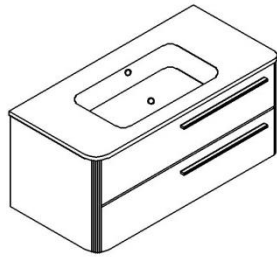

LUCE SINK CABINET

LUCE SINK CABINET

**ORDER
CODE**

LC71

LC91

LC111

DIMENSION

W:71 cm (2'-3.95")
H: 50 cm (1'-7.68")
D: 52 cm (1'-8.47")

W: 91 cm (2'-11.8")
H: 50 cm (1'-7.68")
D: 52 cm (1'-8.47")

W:111 cm (3'-7.70")
H: 50 cm (1'-7.68")
D: 52 cm (1'-8.47")