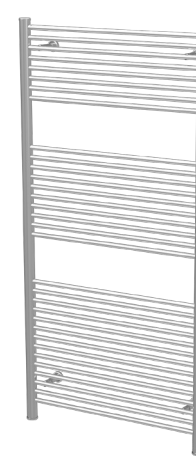

RWHL-S Radiant Large Straight 23 5/8" x 41 3/8"

RWHL-C Radiant Large Curved 23 5/8" x 41 3/8"

RSWHL Radiant Large Square 23 5/8" x 41 3/8"

RSH Shelf 23 5/8" x 19 1/8" x 14"

RWHS-S* Small 20 3/8" x 21 1/4" x 4 3/4"

Q2042 24 3/8" x 44 3/4"

Q2833 32 1/4" x 35 3/8"

Q2033 24 3/8" x 35 3/8"

Q2054 24 3/8" x 56 5/8"

Q2842 32 1/4" x 44 3/4"

A2056 23 5/8" x 58 3/8"

A2856 31 1/2" x 58 3/8"

VEGA COLLECTION

V2338 26 1/4" x 39 1/8"

V2356 26 1/4" x 59 7/8"

ICONS REFER TO COLLECTIONS
POWER OPTION AND FINISHES

FINISHES