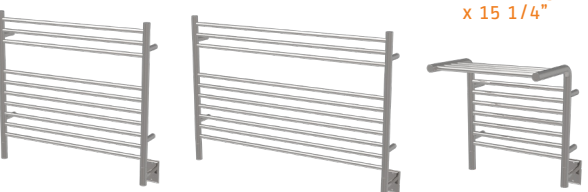

FINISHES

HEATED TOWEL RACKS
PRODUCT PAMPHLET 2021.6

MODEL D Straight 21 1/4" x 53 3/4"
MODEL D Curved 21 1/4" x 53 3/4"

MODEL C Straight 21 1/4" x 36 3/4"
MODEL C Curved 21 1/4" x 36 3/4"

MODEL H Straight 21 1/4" x 18 3/4"
MODEL H Curved 21 1/4" x 18 3/4"

MODEL E Straight 21 1/4" x 31 3/4"
MODEL E Curved 21 1/4" x 31 3/4"

MODEL K 30 1/4" x 27 3/4"
MODEL L 40 1/4" x 27 3/4"
MODEL M Shelf 21 1/4" x 22 3/4" x 15 1/4"

DRYING RACKS

MODEL A Ladder 21 1/4" x 75 1/8"