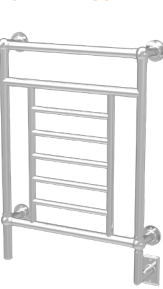

MODEL E Straight 21 1/4" x 31 3/4"
MODEL E Curved 21 1/4" x 31 3/4"

MODEL K 30 1/4" x 27 3/4"
MODEL L 40 1/4" x 27 3/4"
MODEL M Shelf 21 1/4" x 22 3/4" x 15 1/4"

DRYING RACKS

MODEL A Ladder 21 1/4" x 75 1/8"

MODEL F 21 1/4" x 41 3/4"
MODEL J 21 1/4" x 31 3/4"

JACK D005 21 7/8" x 25 1/4"

JACK D006 21 7/8" x 29 1/8"

JILL B003 25" x 29 1/8"

JILL B004 25" x 37"

SOLO FREESTANDING

SAFS-24 23 5/8" x 38"

SAFS-33 32 1/2" x 38"

TRADITIONAL COLLECTION

T-2040 21" x 43 1/4"

T-2536 25 1/4" x 35 1/4"

RWH-S* Hardwired 23 5/8" x 31 7/8"
RWP-S Plug-In 23 5/8" x 31 7/8"

RWH-C Hardwired 23 5/8" x 31 7/8"
RWP-C Plug-In 23 5/8" x 31 7/8"

RSWH-S Hardwired 23 5/8" x 31 1/2"
RSWP-S Plug-In 23 5/8" x 31 1/2"