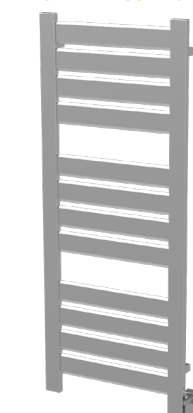

RWHL-S Radiant Large Straight 23 5/8" x 41 3/8"

RWHL-C Radiant Large Curved 23 5/8" x 41 3/8"

RSWHL Radiant Large Square 23 5/8" x 41 3/8"

RSH Shelf 23 5/8" x 19 1/8" x 14"

RWHS-S* Small 20 3/8" x 21 1/4" x 4 3/4"

Q2042 24 3/8" x 44 3/4"

Q2833 32 1/4" x 35 3/8"

Q2033 24 3/8" x 35 3/8"

Q2054 24 3/8" x 56 5/8"

Q2842 32 1/4" x 44 3/4"

A2056 23 5/8" x 58 3/8"

A2856 31 1/2" x 58 3/8"

VEGA COLLECTION

V2338 26 1/4" x 39 1/8"

V2356 26 1/4" x 59 7/8"

ICONS REFER TO COLLECTIONS
POWER OPTION AND FINISHES

FINISHES