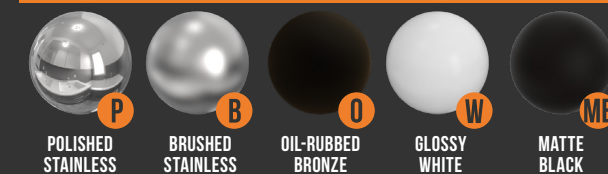

FINISHES

HEATED TOWEL RACKS
PRODUCT PAMPHLET 2021.6