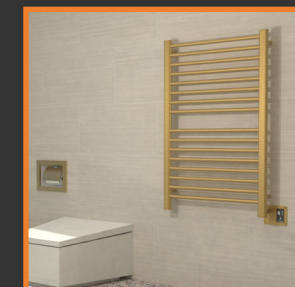

FINISHES

HEATED TOWEL RACKS
PRODUCT PAMPHLET 2021.6