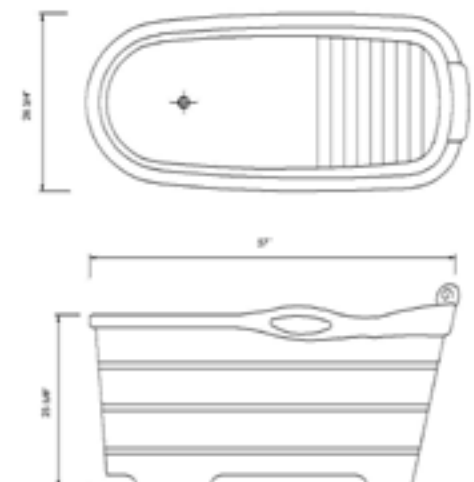

AB1187

Rubber Wood

57" x 26 3/4" x 25 5/8"
157 lbs.