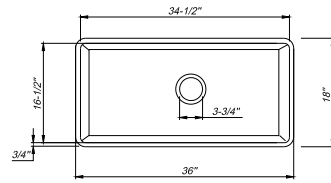

THIN WALL FIRECLAY FARM SINKS

THIN WALL FIRECLAY FARM SINKS

ABF3618 **SMOOTH** Apron Single Bowl

White Black Matte
Grey Matte

36" x 18" x 10"
86 lbs..

ABGR36

White Black Matte
Grey Matte

30" x 18" x 10"
77 lbs..