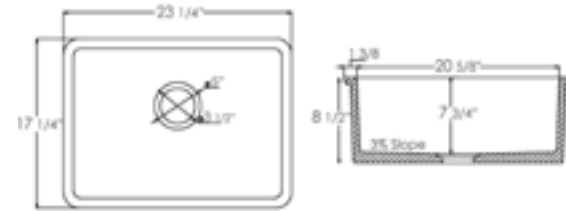

AB2317 UNDERMOUNT

White Biscuit

23 1/4" x 17 1/4" x 8 1/2"