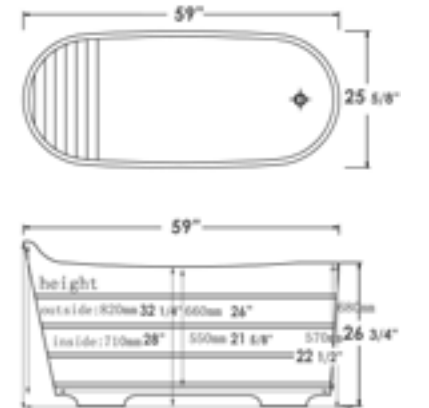

## FREE STANDING CEDAR WOOD TUBS

AB1103

Cedar Wood

59" x 25 5/8" x 26 3/4"  
122 lbs.

AB1105

Cedar Wood

63" x 28 3/8" x 34 1/4"  
122 lbs.