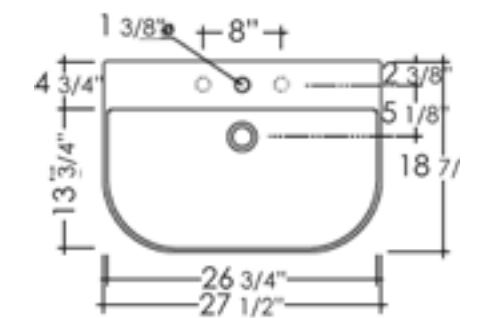

White

19 3/4" x 18 7/8" x 5 1/2"  
31 lbs.

AB111 Wall Mount

White

23 5/8" x 18 7/8" x 5 1/2"  
35 lbs.

AB112 Wall Mount

White

27 1/2" x 18 7/8" x 5 1/2"  
40 lbs.