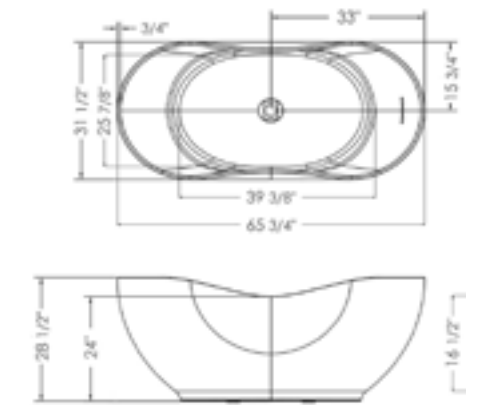

AB9949

Solid Surface Soaking Tub

66" x 32" x 28"