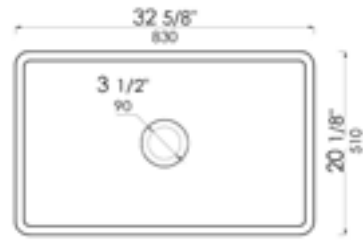

- White
- Biscuit

36" x 20" x 10"