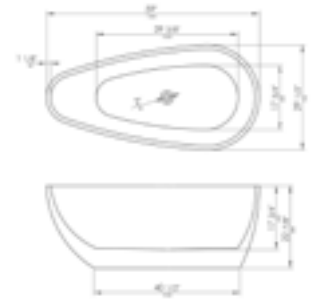

FREE STANDING ACRYLIC SOAKING TUBS

AB8861

59" x 29 1/2" x 22 7/8"
99 lbs.

AB8862

59" x 29 1/2" x 22 7/8"
95 lbs.