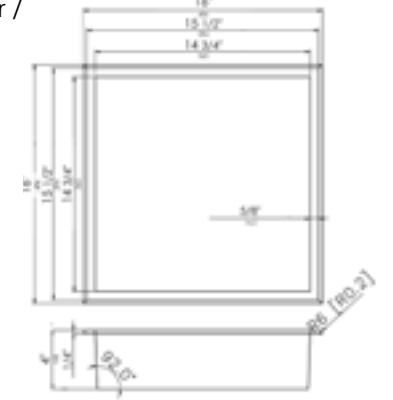

Black/Gold/Copper