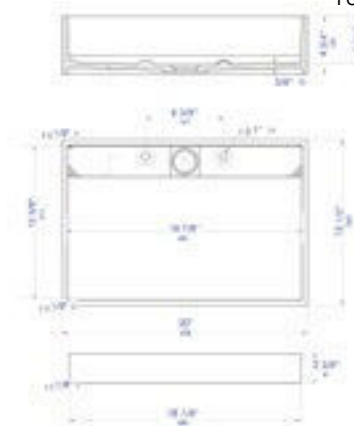

ABRS2014

White Matte

20" x 13 1/2" x 4 3/4"  
16 lbs

ABRS2014BM

Black & White

20" x 13 1/2" x 4 3/4"  
16 lbs

ABRS14S

White Matte