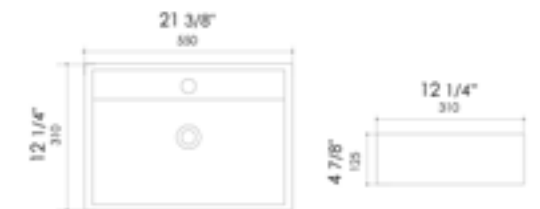

White

21 3/8" x 12 1/4" x 4 7/8"
22 lbs