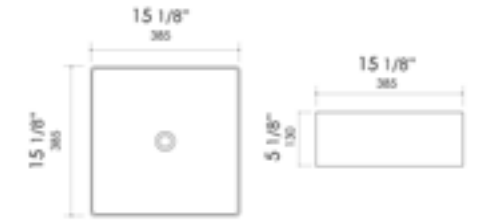

White, Black Matte

15 1/8" x 15 1/8" x 5 1/8"
25 lbs