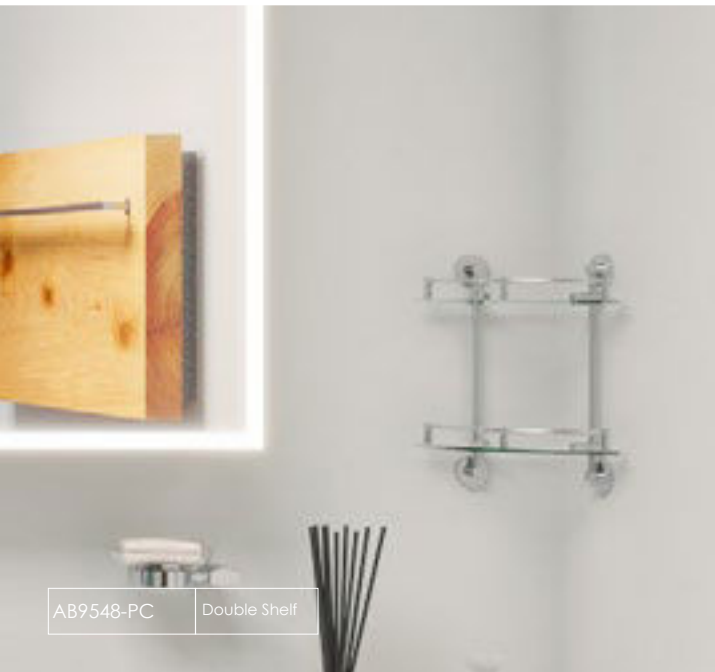

AB9539 24" Towel Bar & Shelf PC, BN

AB9523 24" Towel Bar & Shelf PC

AB9583 24" Towel Bar & Shelf PC

AB9596 24" Towel Bar & Shelf PC

AB9528 12" Robe & Towel Hook  
PC, BN, BM

AB9547 20" Glass Shower Shelf  
PC

AB9546 13" Glass Shower Shelf  
PC

Wall Mounted Double Shelves

AB9532 BN, BM

Corner

AB9534 PC

AB9548 PC

Corner

AB9549 PC