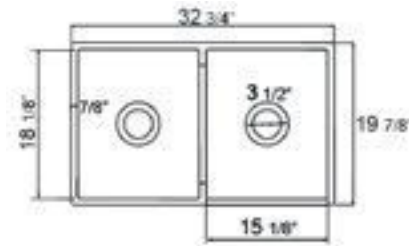

White

32 3/4" x 19 7/8" x 10"  
103 lbs.

Grid GR538

AB538 **SMOOTH** Front Apron

White

32 3/4" x 19 7/8" x 10"  
103 lbs.

Grid GR538

AB537 **FLUTED** Front Apron