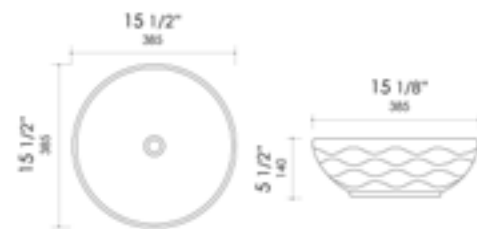

Black & White

15 1/2" x 15 1/2" x 5 1/2"  
12 lbs

ABC909 Above Mount

White

15 1/2" x 15 1/2" x 5 1/2"  
14 lbs

ABC910 Above Mount

White

22" x 18 1/8" x 5 1/2"  
27 lbs