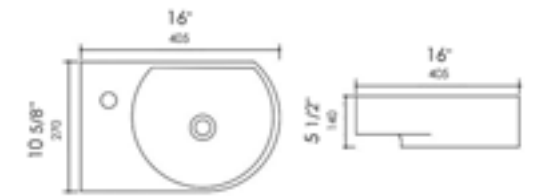

White

16" x 10 5/8" x 5 1/2"
16 lbs