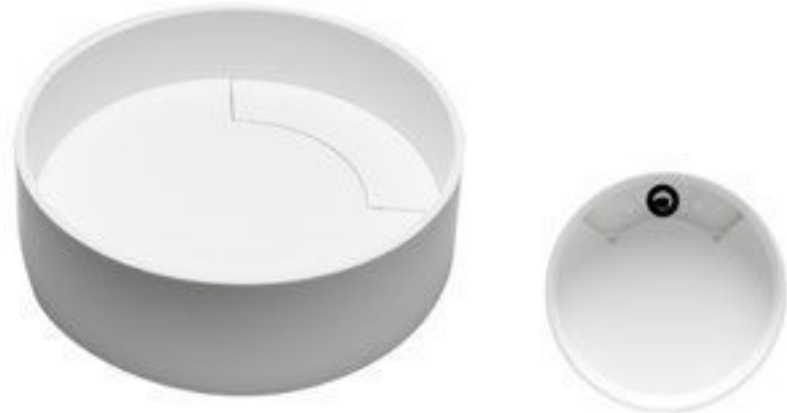

**NEW**  
ABCO7055

Concrete Sink Drain

ABRS15R

White Matte

15 1/8" x 15 1/8" x 4 7/8"  
13 lbs

ABRS15RBM

Black & White

15 1/8" x 15 1/8" x 4 7/8"  
12 lbs