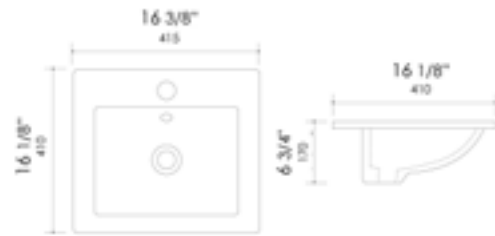

15 3/8" x 12 3/4" x 5 1/2"  
13 lbs

ABC914 Above Mount

White

23" x 12 3/4" x 5 1/2"  
20 lbs

ABC801 Drop In

White

16 3/8" x 16 1/8" x 6 3/4"  
16 lbs

ABC802 Drop In