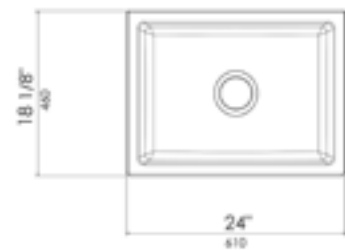

Grid ABGR2418

AB2418HS **SMOOTH / FLUTED**  
Reversible

White Biscuit Black Matte

24" x 18 1/8" x 10"  
97 lbs.

Smooth

Grid ABGR2418