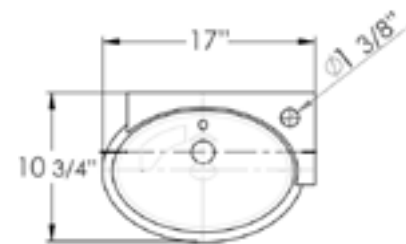

15 1/4" x 15 1/4" x 6 1/4"  
16 lbs.

AB106 Wall Mount

White

17 1/4" x 13 1/2" x 7 3/4"  
17 lbs.

AB107 Wall Mount

White

17" x 10 3/4" x 4 7/8"  
15 lbs.

AB110 Wall Mount