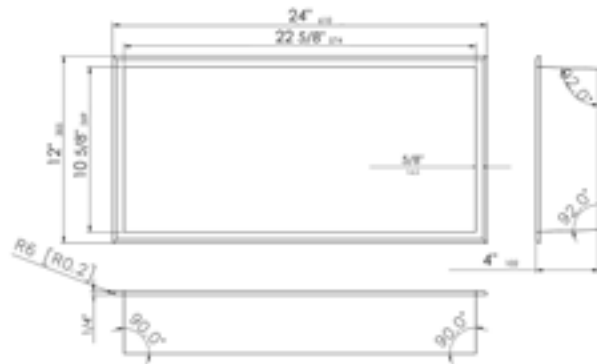

24" x 12" Horizontal stainless steel shower / bathroom niche

Black Matte/White

ABN2412

24" x 12" Horizontal stainless steel shower / bathroom niche

PSS, BSS