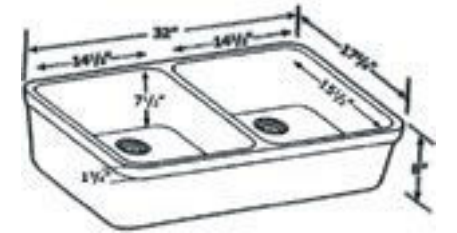

Smooth

Grid ABGR3318

**AB3318SB SMOOTH**  
Reversible Sharp or Round Edged Corners

- White
- Biscuit

33" x 18 1/4" x 10"  
132 lbs.

Sharp

Grid ABGR3318

ABST35-BSS	Strainer
AB5006-BSS	Soap Dispenser
AB2025-BSS	Faucet
AB3618HS-BM	Reversible Sink

Grid GR533

**AB532 FLUTED** Front Apron

White Biscuit

33" x 20" x 10"  
99 lbs.

Grid GR533

**AB512 LIP** Front Apron

White Biscuit

31 3/4" x 17 3/4" x 8 1/2"  
72 lbs.

Grid GR512L

Grid GR512R

**AB5123 LIP** Front Apron

White

31 3/4" x 17 3/4" x 8 1/2"  
67 lbs.

Grid GR512L

Grid GR512R

**AB539 LIP** Front Apron