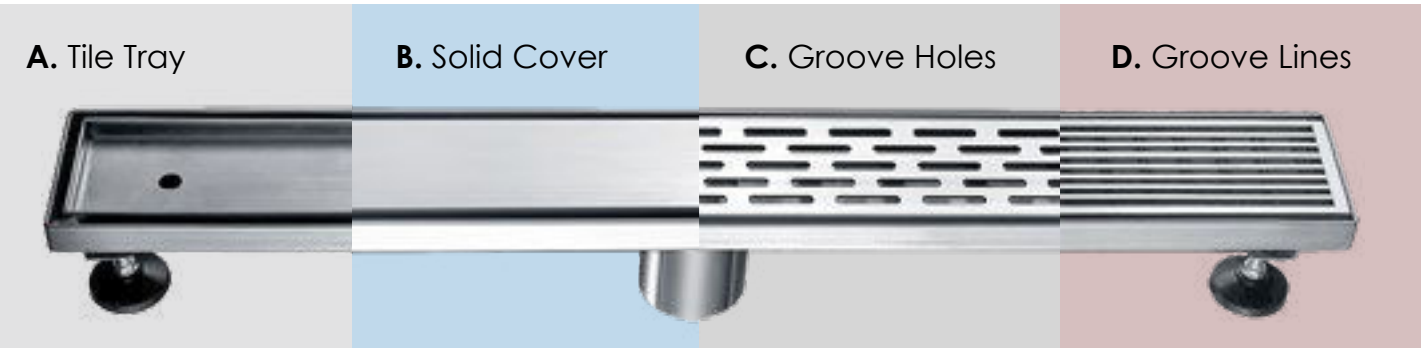

ABLD36A 36" Linear Drain with Tray ready for tile insert.

ABLD36B 36" Linear Drain with Solid Cover PSS, BSS, BM

ABLD36C 36" Linear Drain with Groove Holes BSS, BM

ABLD36D 36" Linear Drain with Groove Lines