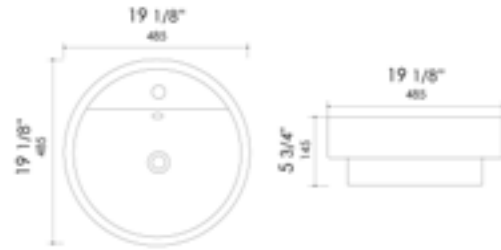

White

19 1/8" x 19 1/8" x 5 3/4"
25 lbs