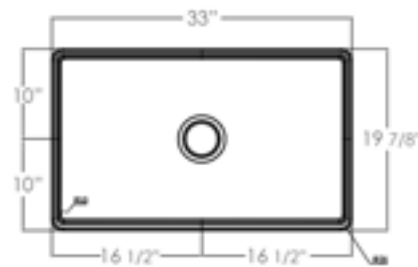

AB512 LIP Front Apron

White Biscuit

31 3/4" x 17 3/4" x 8 1/2"
72 lbs.