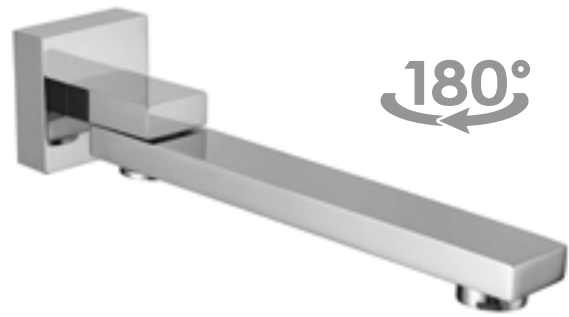

AB6601 Round Foldable Tub Spout  
PC, BN, BM

AB3301 Curved Tub Spout  
PC, BN

AB5901 Waterfall Tub Spout  
PC, BN

AB9201 Square Tub Spout  
PC, BN

AB2201 Round Tub Spout  
PC, BN

Shower Rails  
AB7606 PC, BN, BM