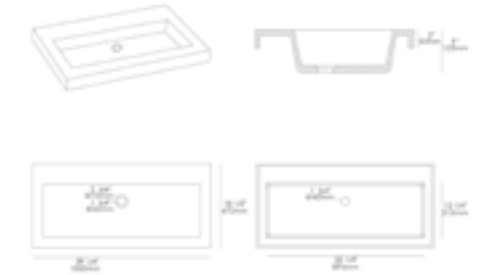

NEW
ABCO40TR

Concrete

39 1/4" x 18 1/2" x 5"
62.5 lbs