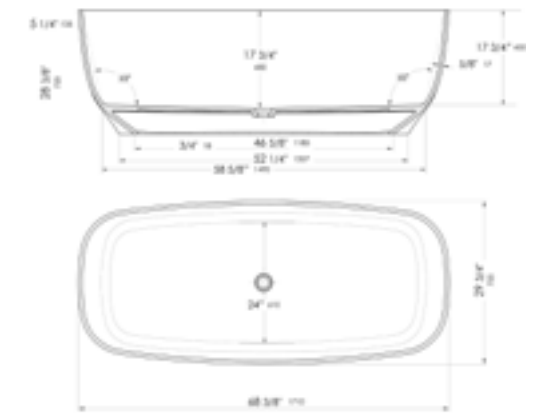

AB9980

Solid Surface Contemporary Tub

68" x 30" x 17 3/4"