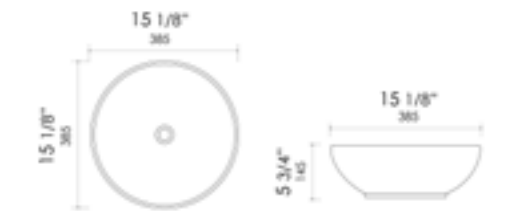

White

15 1/8" x 15 1/8" x 5 3/4"
12 lbs