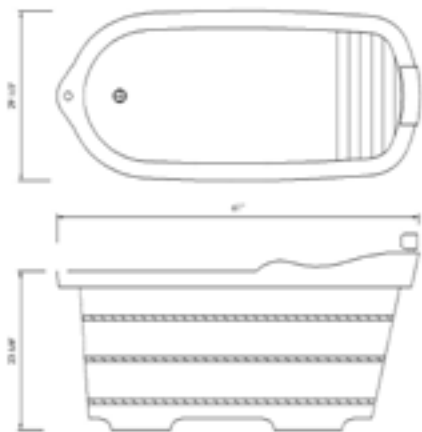

AB1139

Cedar Wood

61" x 29 1/2" x 23 3/5"
165 lbs.