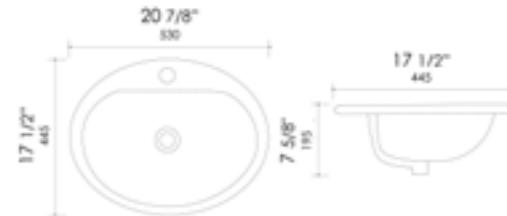

White

20 7/8" x 17 1/2" x 7 5/8"
15 lbs