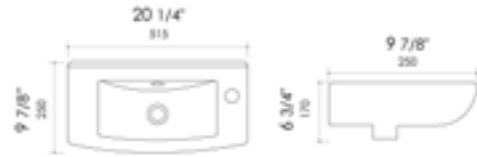

16 3/8" x 16 3/8" x 6 1/2"  
21 lbs

ABC114 Wall Mount

White

17 3/4" x 9 7/8" x 4 3/4"  
16 lbs

ABC115 Wall Mount

White

20 1/4" x 9.875" x 6 3/4"  
15 lbs

ABC116 Wall Mount