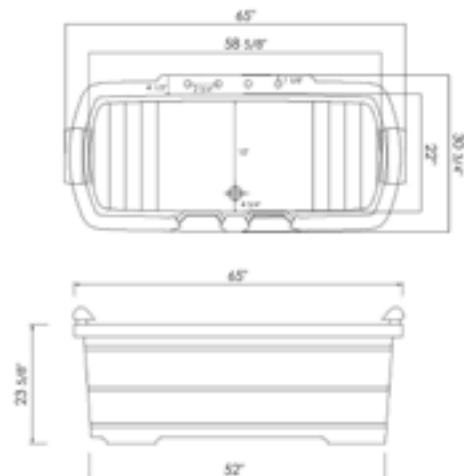

Cedar Wood

61" x 29 1/2" x 23 3/5"  
165 lbs.

AB1148

Rubber Wood

59" x 26 3/4" x 23 5/8"  
155 lbs.

AB1130  
2 Person Tub

Cedar Wood

65" x 30 3/4" x 23 5/8"  
159 lbs.