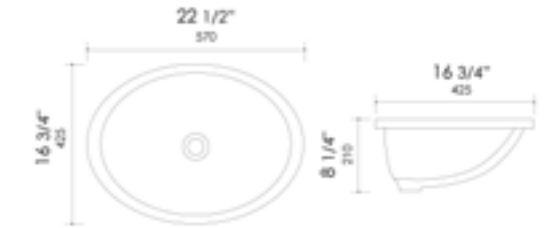

White

22 1/2" x 16 3/4" x 8 1/4"
20 lbs