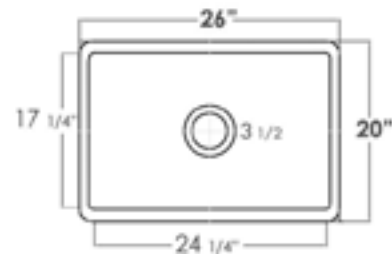

AB505 **SMOOTH** Front Apron

White Biscuit

26" x 20" x 10"  
71 lbs.

Grid GR505

AB506 **LIP** Front Apron

White Biscuit

26" x 20" x 10"  
71 lbs.

Grid GR505