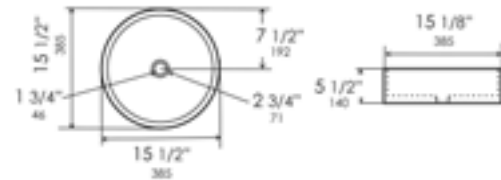

15 1/8" x 15 1/8" x 5 3/4"  
12 lbs

ABC906 Above Mount

Black & White

15 1/8" x 15 1/8" x 5 1/8"  
12 lbs

ABC907 Above Mount

White, Black Matte

15 1/2" x 15 1/2" x 5 1/2"  
12 lbs

ABC908 Above Mount