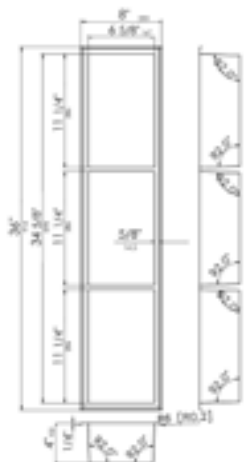

Black Matte/White

ABN2412

24" x 12" Horizontal stainless steel shower / bathroom niche

PSS, BSS

ABNC0836

Black Matte/White

8" x 36" Three shelf stainless steel shower / bathroom niche

ABNC1224