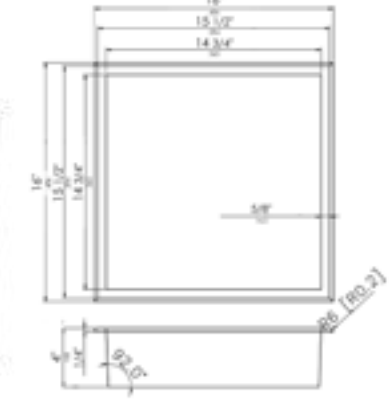

ABN1212

PSS, BSS

12" x 12" Square stainless steel shower / bathroom niche

ABN1616

PSS, BSS

16" x 16" Square stainless steel shower / bathroom niche

ABNC2412

24" x 12" Horizontal stainless steel shower / bathroom niche