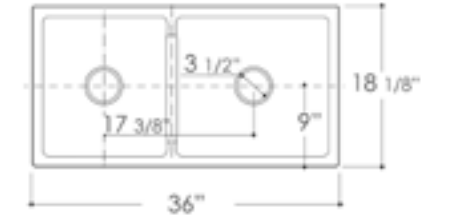

White Biscuit

39" x 18" x 10"
169 lbs.

White Biscuit

39" x 18" x 10"
169 lbs.

White Biscuit

36" x 18" x 10"
158 lbs.

AB3618DB **SMOOTH** Front Apron

White Biscuit

36" x 18" x 10"
158 lbs.

White Biscuit Black Matte
Black Glossy

36" x 18" x 10"
87 lbs.

Smooth