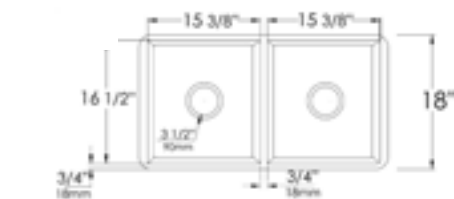

THIN WALL FIRECLAY FARM SINKS

THIN WALL FIRECLAY FARM SINKS

White Black Matte
Grey Matte

36" x 18" x 10"
86 lbs..

White Black Matte
Grey Matte

30" x 18" x 10"
77 lbs..

White Black Matte
Grey Matte

33" x 18" x 10"
84 lbs..

White Black Matte
Grey Matte

24" x 18" x 10"
60 lbs..

ABF3318D **FLUTED / SMOOTH** Apron Double Bowl

White Black Matte
Grey Matte

33" x 18" x 10"
86 lbs..

ABGR33D

Featuring our new extra strength thin wall design (3/4 thickness), adding a modern touch without compromising durability.