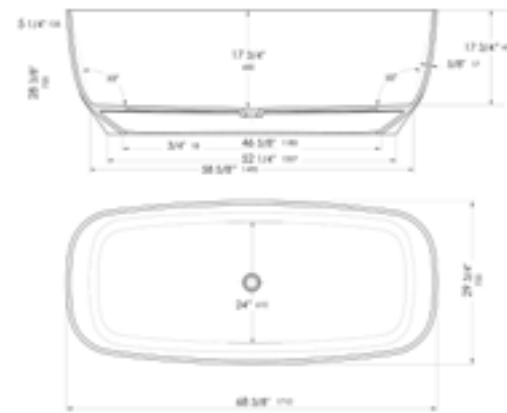

SOLID SURFACE RESIN SOAKING TUBS

AB9950

Solid Surface Traditional Slipper Tub

67" x 30" x 22"

NEW  
AB9975

Solid Surface Contemporary Tub

68" x 30" x 17 3/4"

AB9980