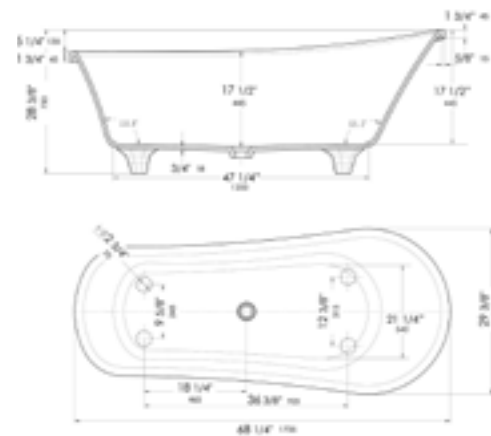

Solid Surface Contemporary Tub

68" x 30" x 17 3/4"

NEW  
AB9975BM

Solid Surface Clawfoot Tub

68" x 30" x 17 1/2"

AB9960

Solid Surface Clawfoot Tub

68" x 30" x 17 1/2"