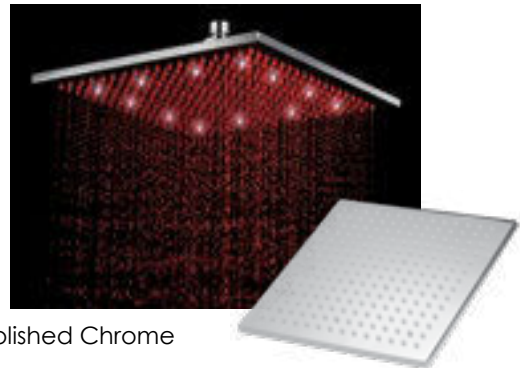

Polished Chrome

LED12S 12" Square PC, BN