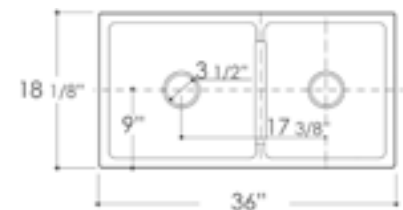

White Biscuit

39" x 18" x 10"
169 lbs.

White Biscuit

39" x 18" x 10"
169 lbs.

AB3618ARCH **ARCHED** Front Apron

White Biscuit

36" x 18" x 10"
158 lbs.

White Biscuit

36" x 18" x 10"
158 lbs.

White Biscuit Black Matte
Black Glossy

36" x 18" x 10"
87 lbs.

Smooth