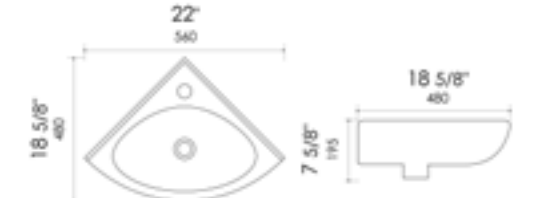

ABC119 Wall Mount

White

16" x 10 5/8" x 5 1/2"  
16 lbs

ABC120 Wall Mount

White

22" x 18 5/8" x 7 5/8"  
17 lbs

ABC121 Wall Mount

White