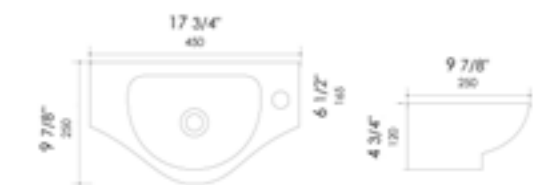

White

17 3/4" x 9 7/8" x 4 3/4"
16 lbs