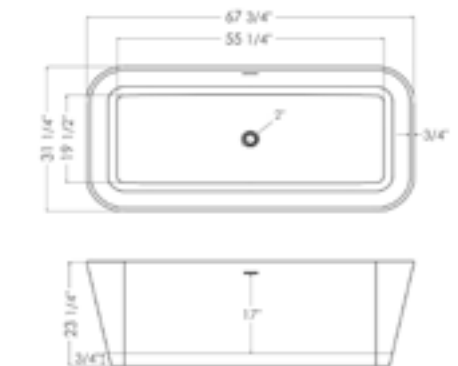

NEW
AB9952BM

Solid Surface Rectangular Soaking Tub

67" x 31" x 23"