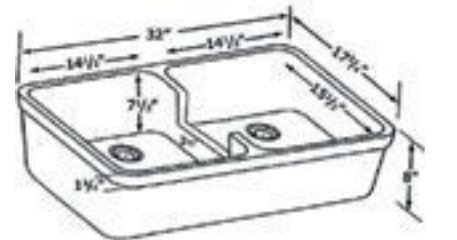

Grid GR512L

Grid GR512R

**AB5123 LIP** Front Apron

White

31 3/4" x 17 3/4" x 8 1/2"  
67 lbs.

Grid GR512L

Grid GR512R

**AB539 LIP** Front Apron