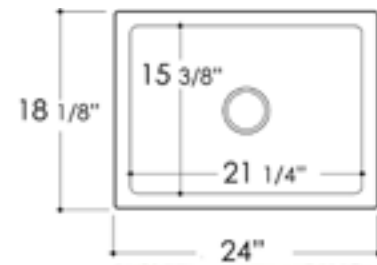

White Biscuit Black Matte

24" x 18 1/8" x 10"
97 lbs.