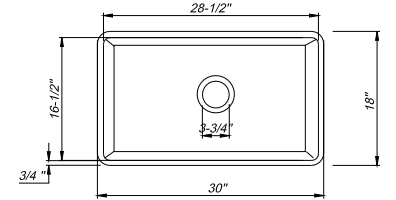

ABGR30

White Black Matte
Grey Matte

33" x 18" x 10"
84 lbs..