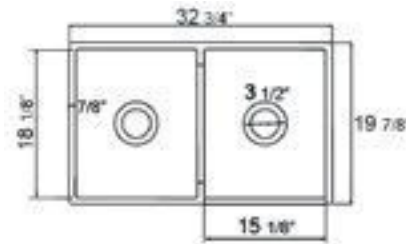

Concrete Color

29 3/4" x 20 7/8" x 9 7/8"
100 lbs..