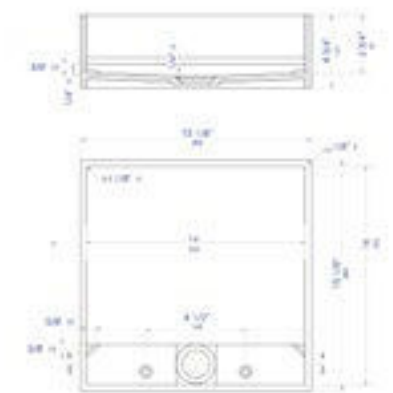

15 1/8" x 15 1/8" x 4 3/4"
13 lbs