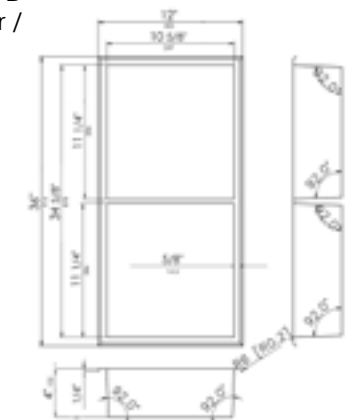

12" x 24" Two shelf PVD stainless steel shower / bathroom niche

Black/Gold/Copper