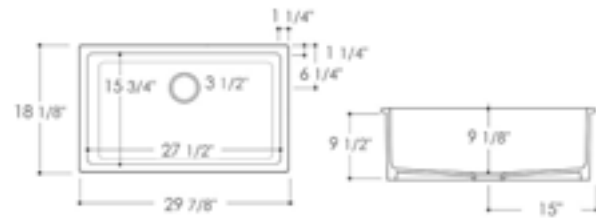

UNDERMOUNT FIRECLAY SINKS

AB3018UD **UNDERMOUNT / DROP IN**

White Black Matte

29 7/8" x 18 1/8" x 10"
111 lbs..

White Black Matte
Grey Matte

27" x 18" 10"
55 lbs.