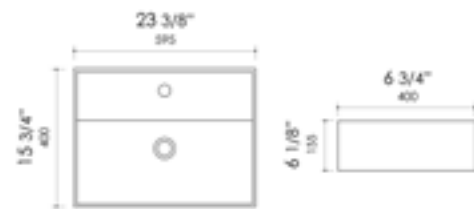

White

19 1/8" x 19 1/8" x 5 3/4"  
25 lbs

ABC901 Above Mount

White, Black Matte

23 3/8" x 15 3/4" x 6 1/8"  
30 lbs

ABC902 Above Mount

White, Black Matte

24" x 13 5/8" x 4 3/8"  
33 lbs