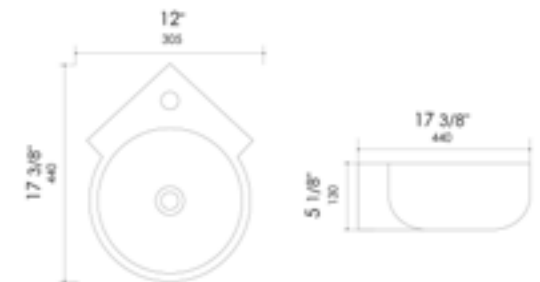

White

12" x 17 3/8" x 5 1/8"
14 lbs