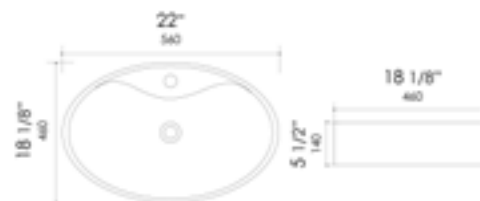

Black & White

15 1/2" x 15 1/2" x 5 1/2"  
12 lbs

ABC909 Above Mount

White

15 1/2" x 15 1/2" x 5 1/2"  
14 lbs

ABC910 Above Mount

White

22" x 18 1/8" x 5 1/2"  
27 lbs