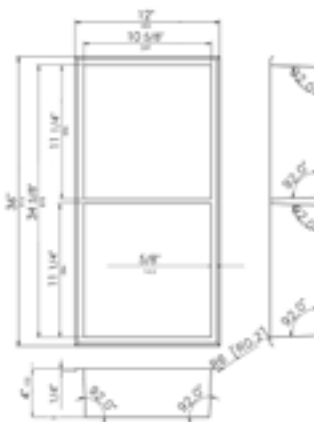

Black Matte/White

12" x 24" Two shelf stainless steel shower / bathroom niche

ABN0836