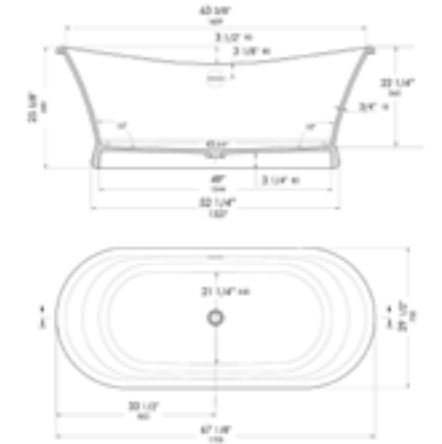

SOLID SURFACE RESIN SOAKING TUBS

AB9950

Solid Surface Traditional Slipper Tub

67" x 30" x 22"