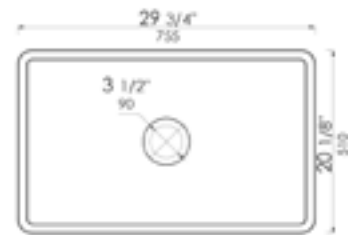

Titanium

29 3/4" x 20 7/8" x 9 7/8"  
100 lbs.

Grid GR510

AB3020SB **SMOOTH / DECO**  
Reversible Front Apron

White Biscuit  
Black Glossy Black Matte

29 3/4" x 20 7/8" x 9 7/8"  
100 lbs.

Grid GR510

Smooth