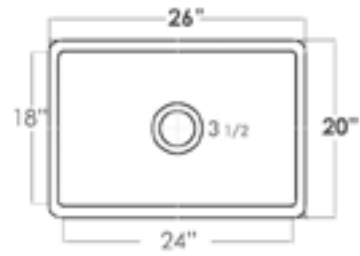

AB505 **SMOOTH** Front Apron

White Biscuit

26" x 20" x 10"
71 lbs.

White Biscuit

26" x 20" x 10"
71 lbs.