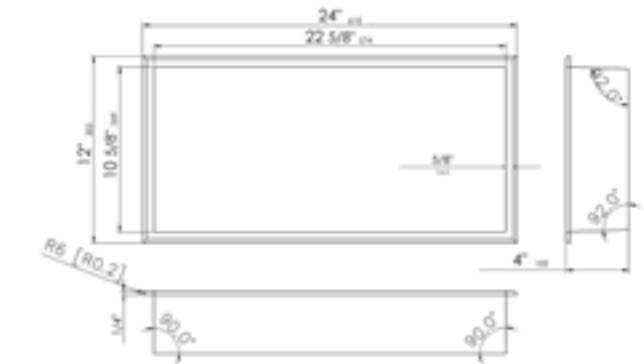

BLACK & WHITE SHOWER NICHES

Made of stainless steel and powder coated

STAINLESS STEEL SHOWER NICHES

Made of stainless steel with a brushed or polished finish

ABNC1212

Black Matte/White

12" x 12" Square stainless steel shower / bathroom niche

ABNC1616

Black Matte/White

16" x 16" Square stainless steel shower / bathroom niche

ABN1212

PSS, BSS

12" x 12" Square stainless steel shower / bathroom niche

ABN1616

PSS, BSS

16" x 16" Square stainless steel shower / bathroom niche

24" x 12" Horizontal stainless steel shower / bathroom niche

Black Matte/White

ABN2412

24" x 12" Horizontal stainless steel shower / bathroom niche

PSS, BSS

ABNC0836

Black Matte/White

8" x 36" Three shelf stainless steel shower / bathroom niche

ABNC1224

Black Matte/White

12" x 24" Two shelf stainless steel shower / bathroom niche

ABN0836

PSS, BSS

8" x 36" Three shelf stainless steel shower / bathroom niche

ABN1224

PSS, BSS

12" x 24" Two shelf stainless steel shower / bathroom niche