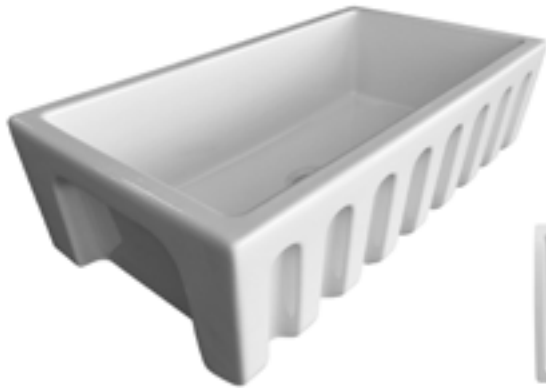

36" x 18" x 10"  
158 lbs.

Grid ABGR3618S

Grid ABGR3618L

AB3618HS **SMOOTH / FLUTED**  
Reversible

White Biscuit Black Matte  
Black Glossy

36" x 18" x 10"  
87 lbs.

Smooth

Grid ABGR3618H

ABGR33D Stainless Steel Grid

ABF3318D-BM Apron Double Bowl Sink

**AB3320SB SMOOTH / DECO**  
Reversible smooth or decorative

- White
- Biscuit
- Black Glossy
- Black Matte

32 5/8" x 20 7/8" x 9 7/8"  
122 lbs.

Smooth

Grid GR533

**AB536 SMOOTH** Front Apron

- White
- Biscuit

36" x 20" x 10"

**AB3318HS FLUTED/SMOOTH**  
Reversible Sharp or Round Edged Corners

- White
- Biscuit
- Black Glossy
- Black Matte

33 1/8" x 18 1/8" x 10"  
76 lbs.

Smooth

Grid ABGR3318

**AB3318SB SMOOTH**  
Reversible Sharp or Round Edged Corners

- White
- Biscuit

33" x 18 1/4" x 10"  
132 lbs.

Sharp

Grid ABGR3318

ABST35-BSS	Strainer
AB5006-BSS	Soap Dispenser
AB2025-BSS	Faucet
AB3618HS-BM	Reversible Sink