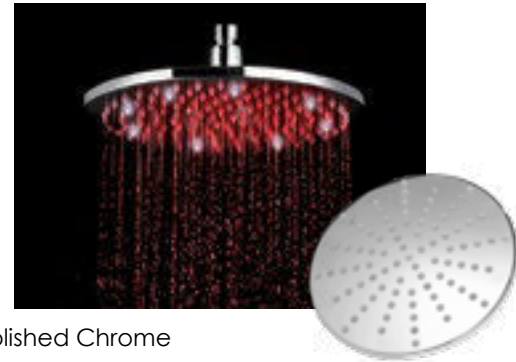

Polished Chrome

LED8R 8" Round PC, BN