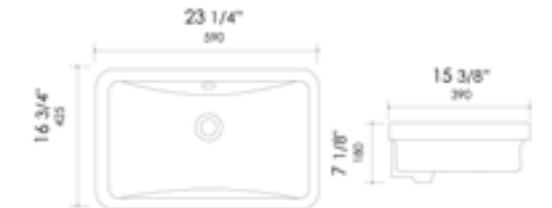

ABC602 Under Mount

White

22 1/2" x 16 3/4" x 8 1/4"  
20 lbs

ABC603 Under Mount

White

23 1/4" x 16 3/4" x 7 1/8"  
19 lbs

ABC113 Wall Mount

White