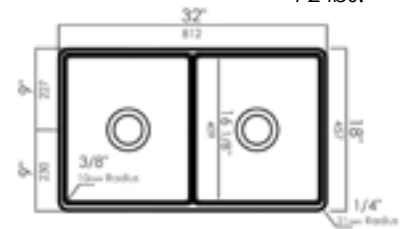

UNDERMOUNT FIRECLAY SINKS

AB512UM **UNDERMOUNT**

White

32" x 18" x 8"
72 lbs.

Grid GR512L Grid GR512R

White

23" x 16 1/8" x 8"
71 lbs.