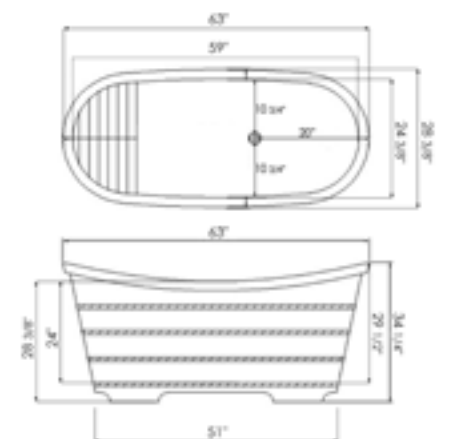

## FREE STANDING CEDAR WOOD TUBS

AB1103

Cedar Wood

59" x 25 5/8" x 26 3/4"  
122 lbs.

AB1105

Cedar Wood

63" x 28 3/8" x 34 1/4"  
122 lbs.