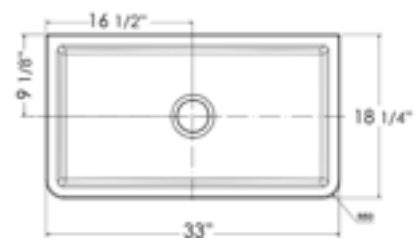

Smooth

Grid ABGR3318

**AB3318SB SMOOTH**  
Reversible Sharp or Round Edged Corners

- White
- Biscuit

33" x 18 1/4" x 10"  
132 lbs.

Sharp

Grid ABGR3318

ABST35-BSS	Strainer
AB5006-BSS	Soap Dispenser
AB2025-BSS	Faucet
AB3618HS-BM	Reversible Sink