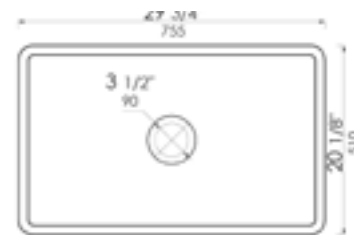

Grid GR510

Titanium

29 3/4" x 20 7/8" x 9 7/8"
100 lbs.