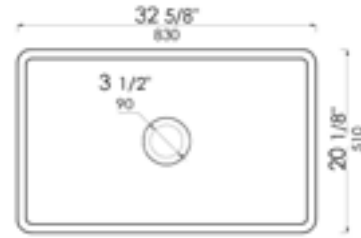

Fluted

White Biscuit

33" x 20" x 10"
99 lbs.