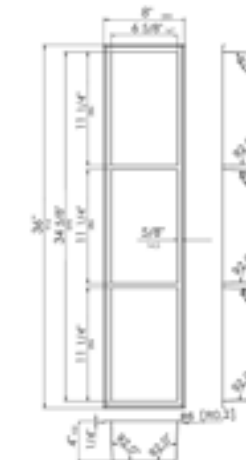

Black/Gold/Copper

**NEW**  
ABNP2412

24" x 12" Horizontal PVD stainless steel shower / bathroom niche

Black/Gold/Copper

**NEW**  
ABNP0836

8" x 36" Three shelf PVD stainless steel shower / bathroom niche

Black/Gold/Copper