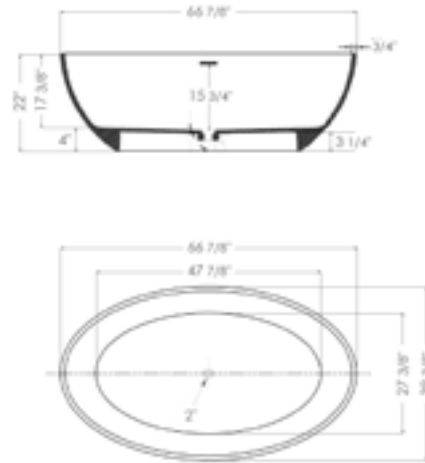

AB9941

Solid Surface Oval Soaking Tub

67" x 39" x 22"