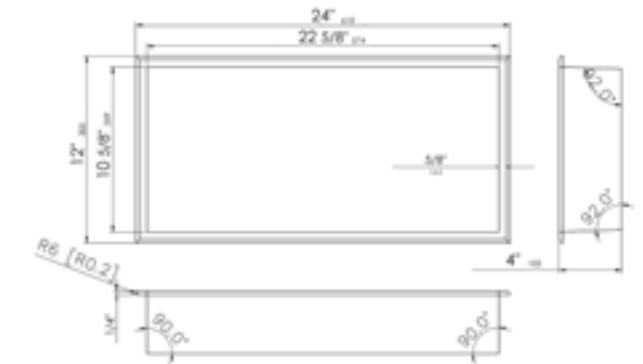

Black/Gold/Copper

**NEW**  
ABNP2412

24" x 12" Horizontal PVD stainless steel shower / bathroom niche

Black/Gold/Copper

**NEW**  
ABNP0836

8" x 36" Three shelf PVD stainless steel shower / bathroom niche

Black/Gold/Copper