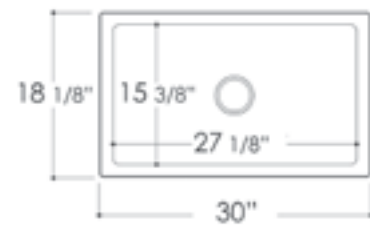

- White
- Biscuit

29 7/8" x 19 3/4" x 10"  
90 lbs.

Grid GR510

**AB3018ARCH ARCHED** Front Apron

- White
- Biscuit

30" x 18" x 10"  
111 lbs.

Grid ABGR3018

GR503	Stainless Steel Grid
AB503-W	Fireclay Farm Sink