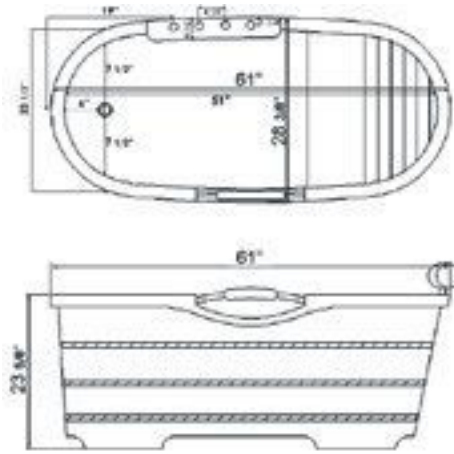

FREE STANDING CEDAR WOOD TUBS

FREE STANDING RUBBER WOOD TUBS

AB1136

Cedar Wood

61" x 28 3/8" x 23 5/8"
113 lbs.