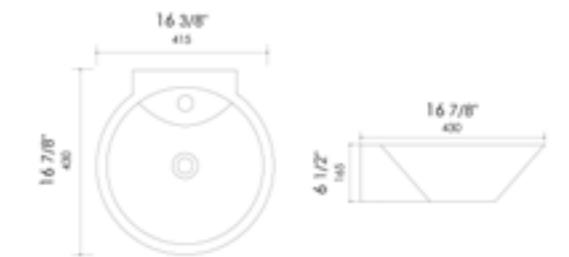

White

16 3/8" x 16 3/8" x 6 1/2"
21 lbs