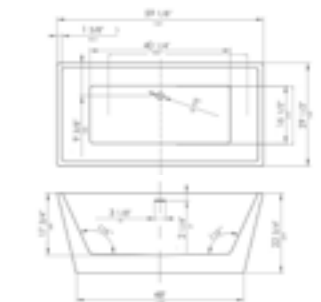

AB8834

59 1/8" x 29 1/2" x 22 3/4"
110 lbs.