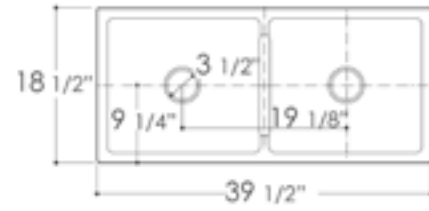

AB3918ARCH **ARCHED** Front Apron

White Biscuit

39" x 18" x 10"
169 lbs.

Grid ABGR3918

White Biscuit

39" x 18" x 10"
169 lbs.