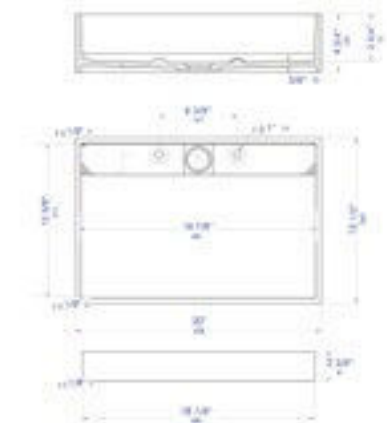

ABRS2014

White Matte

20" x 13 1/2" x 4 3/4"  
16 lbs

ABRS2014BM

Black & White

20" x 13 1/2" x 4 3/4"  
16 lbs

ABRS14S

White Matte