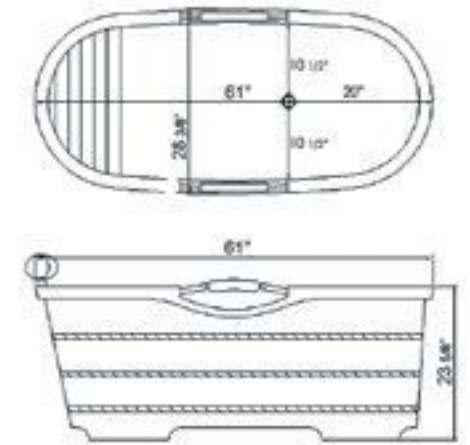

# FREE STANDING RUBBER WOOD TUBS

AB1136

Cedar Wood

61" x 28 3/8" x 23 5/8"  
113 lbs.

AB1163

Rubber Wood

61" x 28 3/8" x 23 5/8"  
140 lbs.

AB1139