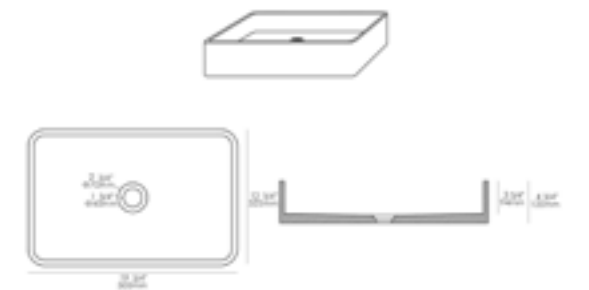

NEW
ABCO20R

Concrete

19 3/4" x 12 3/4" x 4 3/4"
28 lbs