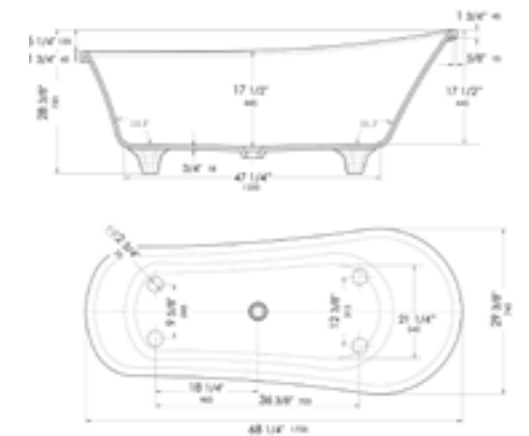

Solid Surface Contemporary Tub

68" x 30" x 17 3/4"

NEW  
AB9975BM

Solid Surface Clawfoot Tub

68" x 30" x 17 1/2"

AB9960

Solid Surface Clawfoot Tub

68" x 30" x 17 1/2"