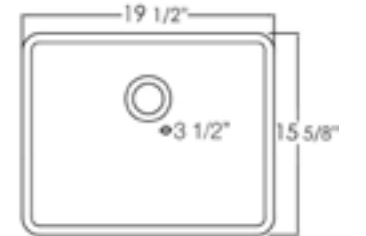

# SMALL FIRECLAY FARM SINKS

AB503 **SMOOTH** Front Apron

White Biscuit

23 1/2" x 16" x 8"  
48 lbs.

Grid GR503

AB507 **LIP** Front Apron

White

19 1/2" x 15 5/8" x 8"  
40 lbs.