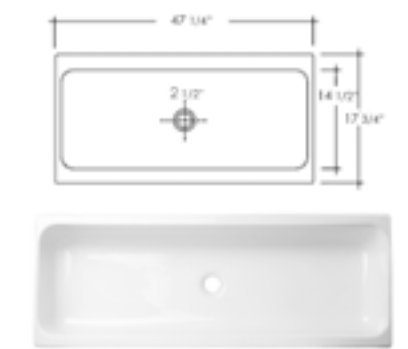

Pop-Up Drain without Overflow PSS, BSS