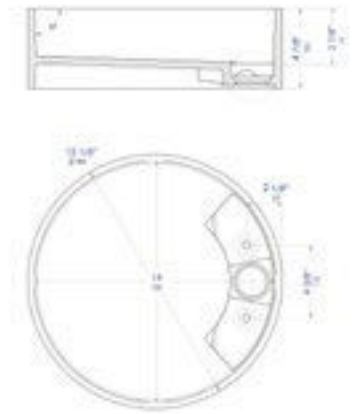

ABRS2014

White Matte

20" x 13 1/2" x 4 3/4"  
16 lbs

ABRS2014BM

Black & White

20" x 13 1/2" x 4 3/4"  
16 lbs

ABRS14S

White Matte