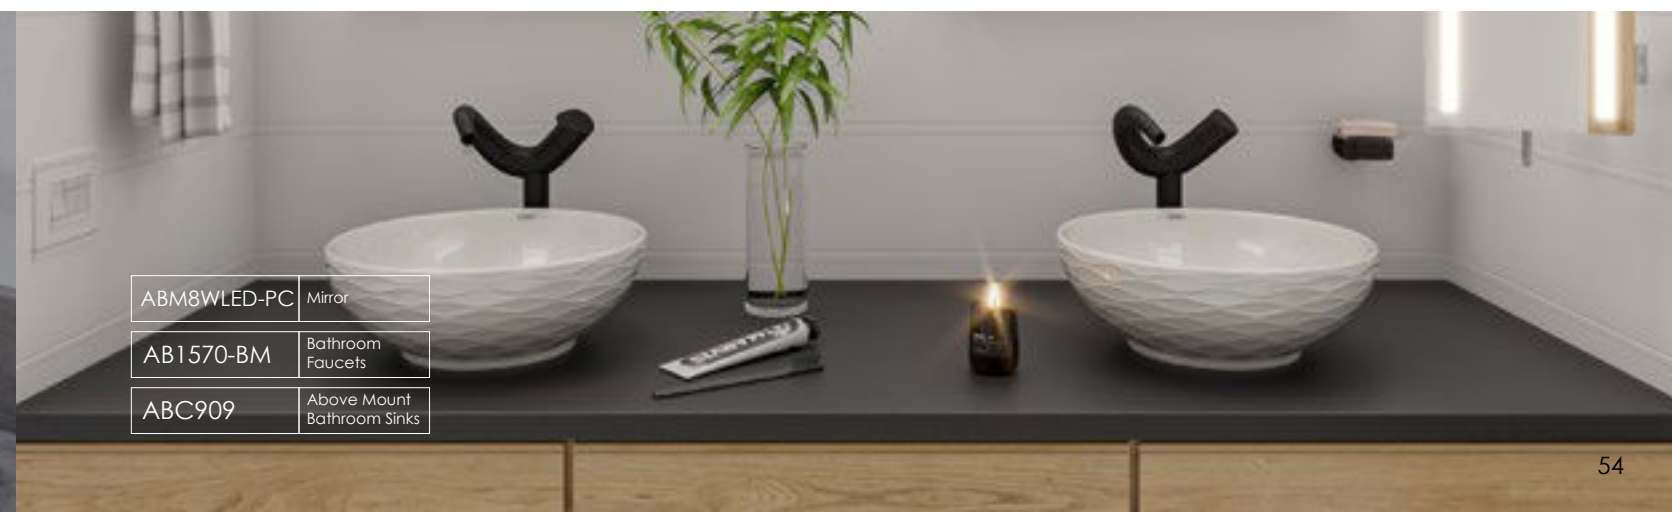

ABM8WLED-PC Mirror

AB1570-BM Bathroom Faucets

ABC909 Above Mount Bathroom Sinks