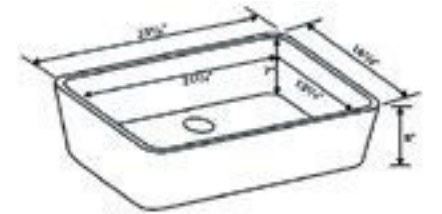

SMALL FIRECLAY FARM SINKS

AB503 **SMOOTH** Front Apron

White Biscuit

23 1/2" x 16" x 8"
48 lbs.

Grid GR503

White

19 1/2" x 15 5/8" x 8"
40 lbs.