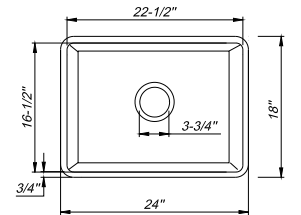

ABGR30

ABF3318S **SMOOTH** Apron Single Bowl

White Black Matte  
Grey Matte

33" x 18" x 10"  
84 lbs..

ABGR33S

ABF2418 **SMOOTH** Apron Single Bowl

White Black Matte  
Grey Matte

24" x 18" x 10"  
60 lbs..

ABGR24

ABF3318D **FLUTED / SMOOTH** Apron Double Bowl

White Black Matte  
Grey Matte

33" x 18" x 10"  
86 lbs..

ABGR33D

Featuring our new extra strength thin wall design (3/4 thickness), adding a modern touch without compromising durability.