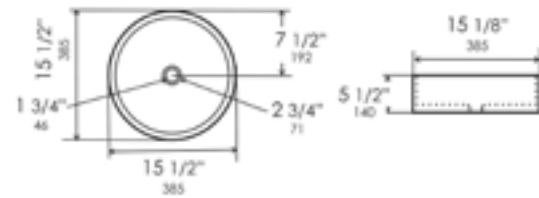

Black & White

15 1/2" x 15 1/2" x 5 1/2"
12 lbs