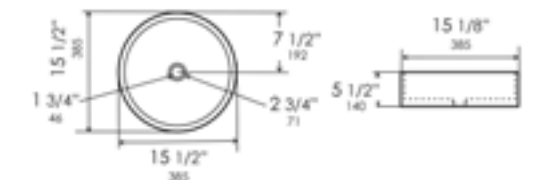

Black & White

15 1/8" x 15 1/8" x 5 1/8"
12 lbs