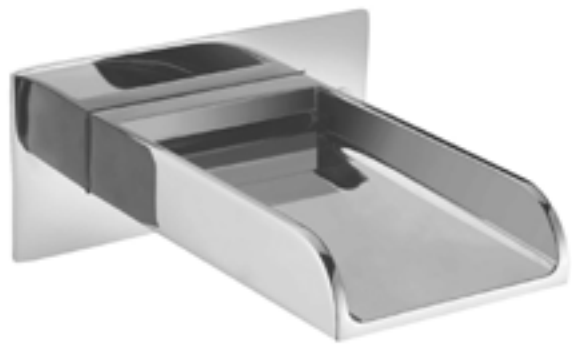

AB6601 Round Foldable Tub Spout  
PC, BN, BM

AB3301 Curved Tub Spout  
PC, BN

AB5901 Waterfall Tub Spout  
PC, BN

AB9201 Square Tub Spout  
PC, BN

AB2201 Round Tub Spout  
PC, BN

Shower Rails  
AB7606 PC, BN, BM