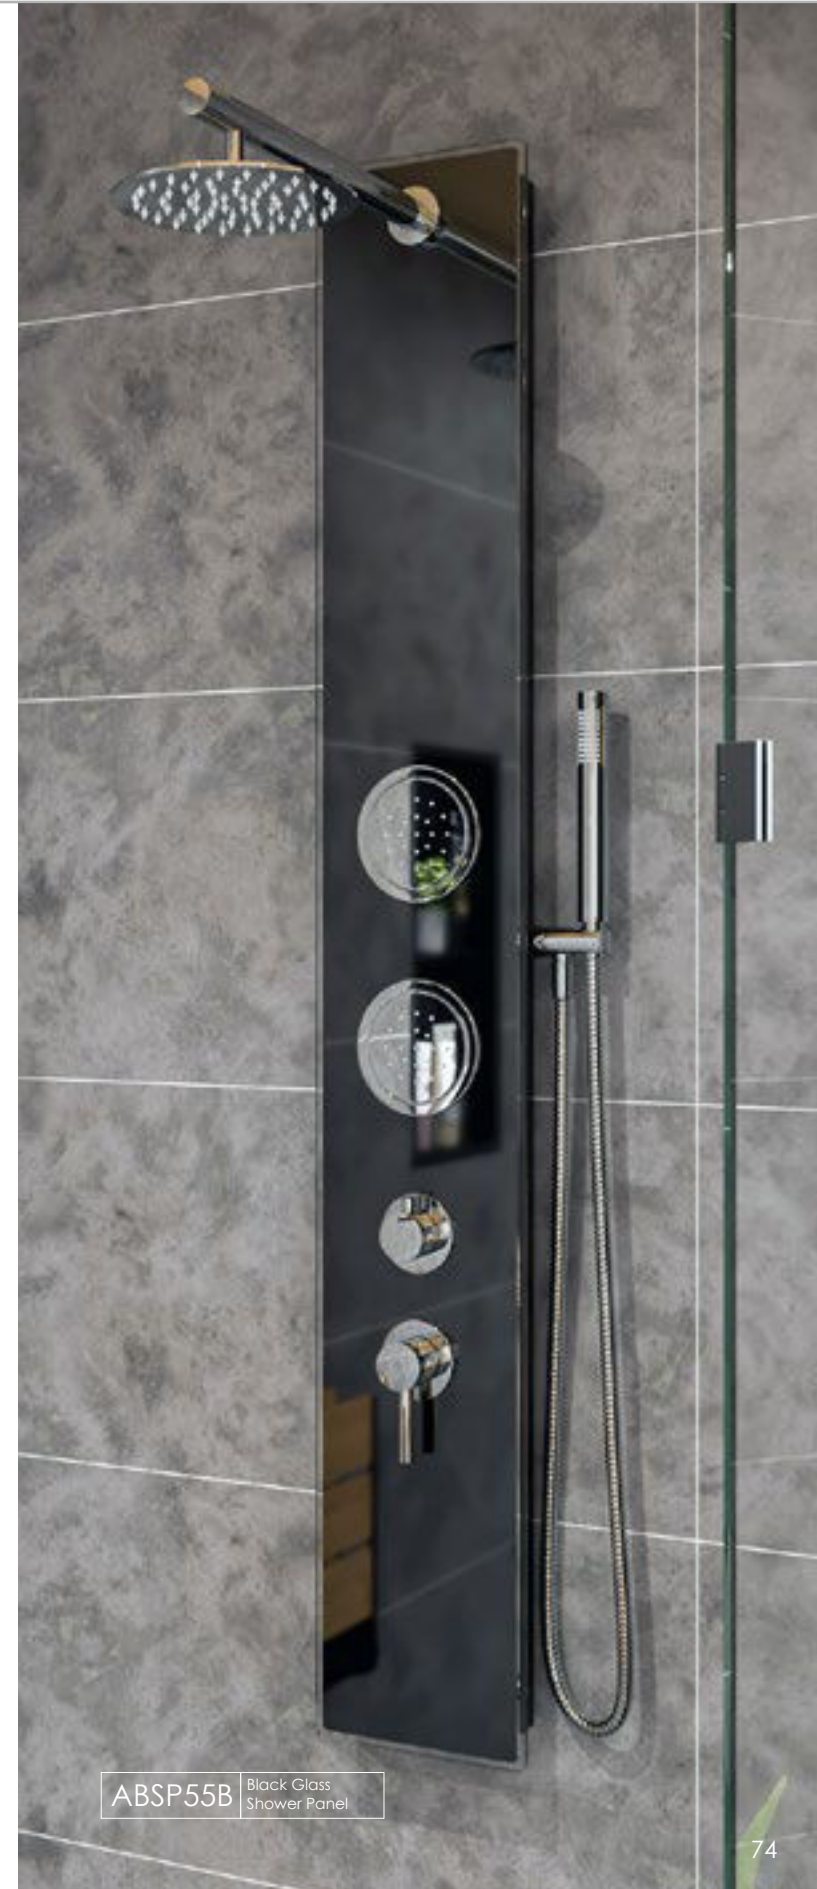

ABSP10

Square Knob  
Stainless Steel  
Shower Panel  
with 4 Body  
Sprays

ABSP20

Stainless Steel  
Shower Panel  
with 2 Body  
Sprays

ABSP30

Stainless Steel  
Shower Panel  
with 2 Body  
Sprays

ABSP40

Round Knob  
Stainless Steel  
Shower Panel  
with 6 Body  
Sprays

ABSP50W

White Glass  
Shower Panel  
with 2 Body  
Sprays

ABSP55B

Black Glass  
Shower Panel  
with 2 Body  
Sprays

ABSP60W

White Aluminum  
Shower Panel  
with 2 Body  
Sprays

ABSP65B

Black Aluminum  
Shower Panel  
with 2 Body  
Sprays

ABSP55B Black Glass Shower Panel