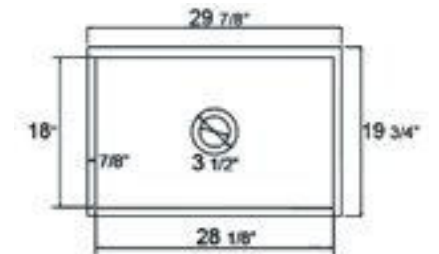

- White
- Biscuit

30" x 18" x 10"
111 lbs.