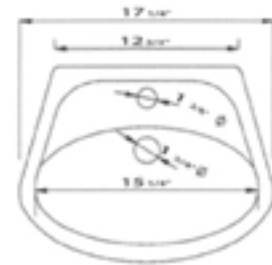

White

17" x 10 3/4" x 4 7/8"
15 lbs.