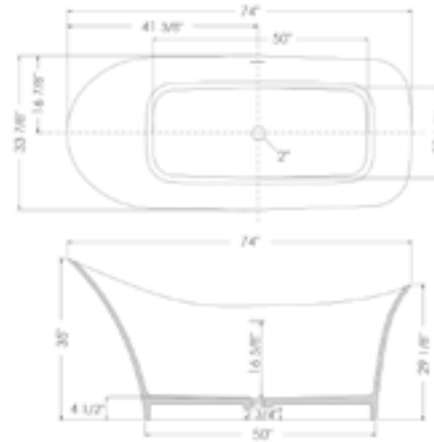

AB9915

Solid Surface Slipper Soaking Tub

72" x 33" x 34"