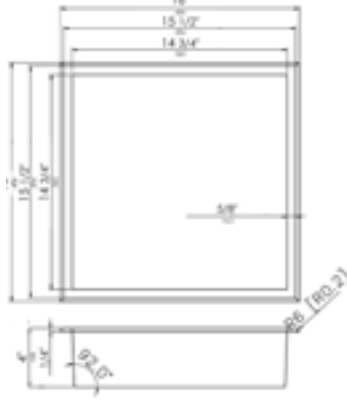

Black Matte/White

16" x 16" Square stainless steel shower / bathroom niche

ABN1212