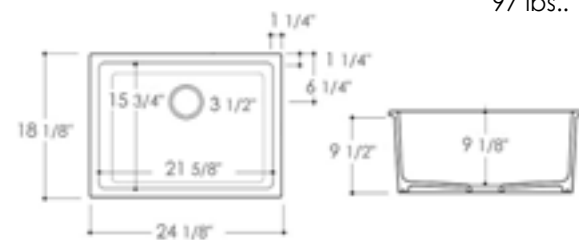

UNDERMOUNT FIRECLAY SINKS

White Black Matte

29 7/8" x 18 1/8" x 10"
111 lbs..

White Black Matte
Grey Matte

27" x 18" 10"
55 lbs.

AB2418UD **UNDERMOUNT / DROP IN**

White Black Matte

24" x 18 1/8" x 10"
97 lbs..

UNDERMOUNT FIRECLAY SINKS

White

32" x 18" x 8"
72 lbs.

White

23" x 16 1/8" x 8"
71 lbs.

AB5008-BSS	Water Dispenser
GR512L, GR512R	Stainless Steel Grids
AB512UM	Undermount Fireclay Sink