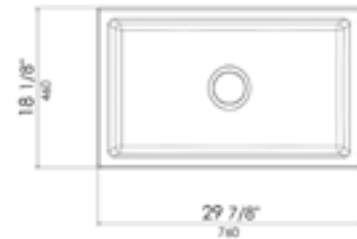

- White
- Biscuit
- Black Matte
- Black Glossy

29 7/8" x 18 1/8" x 10"
97 lbs.

Grid ABGR3018

- White

29 7/8" x 19 3/4" x 10"
90 lbs.