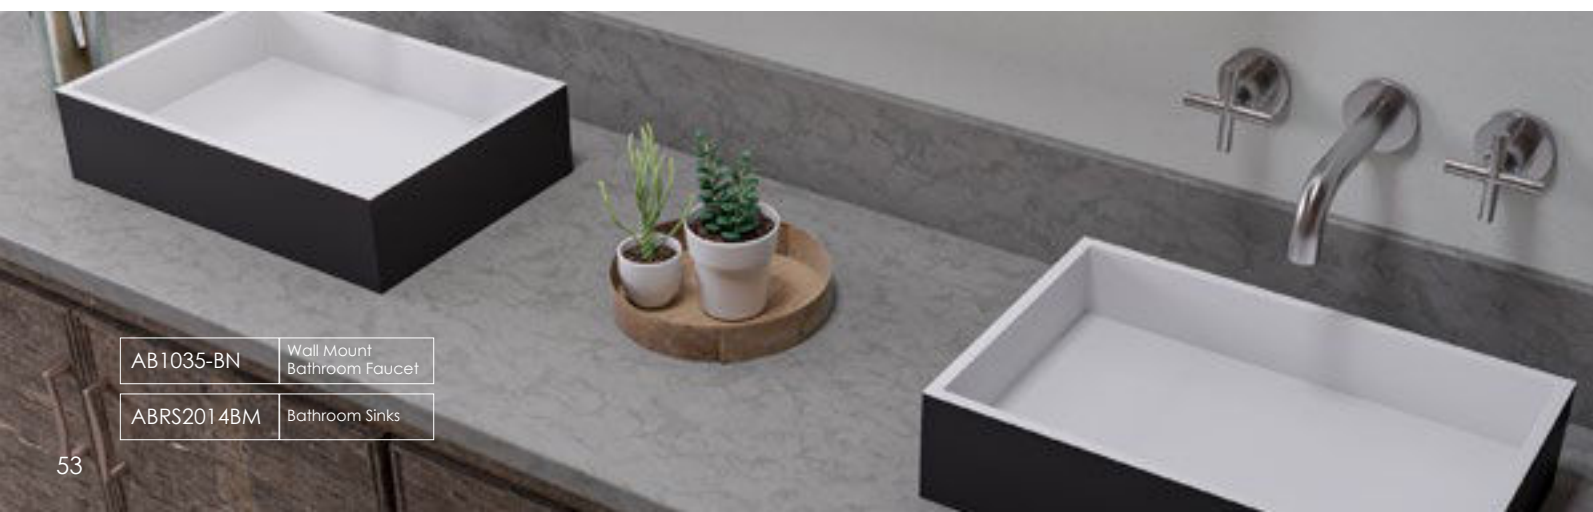

(Faucets Not Included)

AB1035-BN Wall Mount Bathroom Faucet

ABRS2014BM Bathroom Sinks