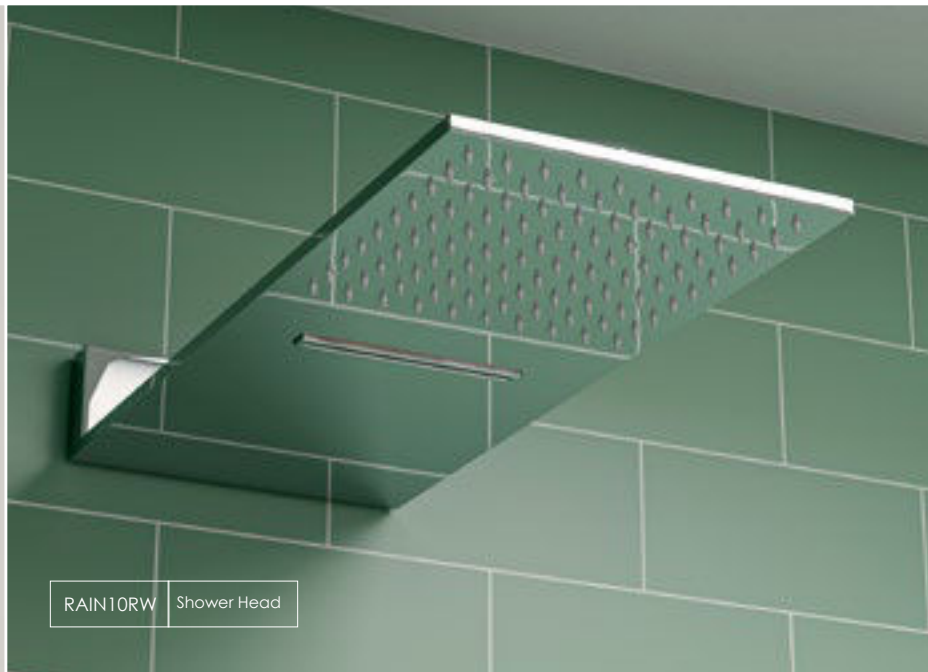

RAIN10RW Shower Head