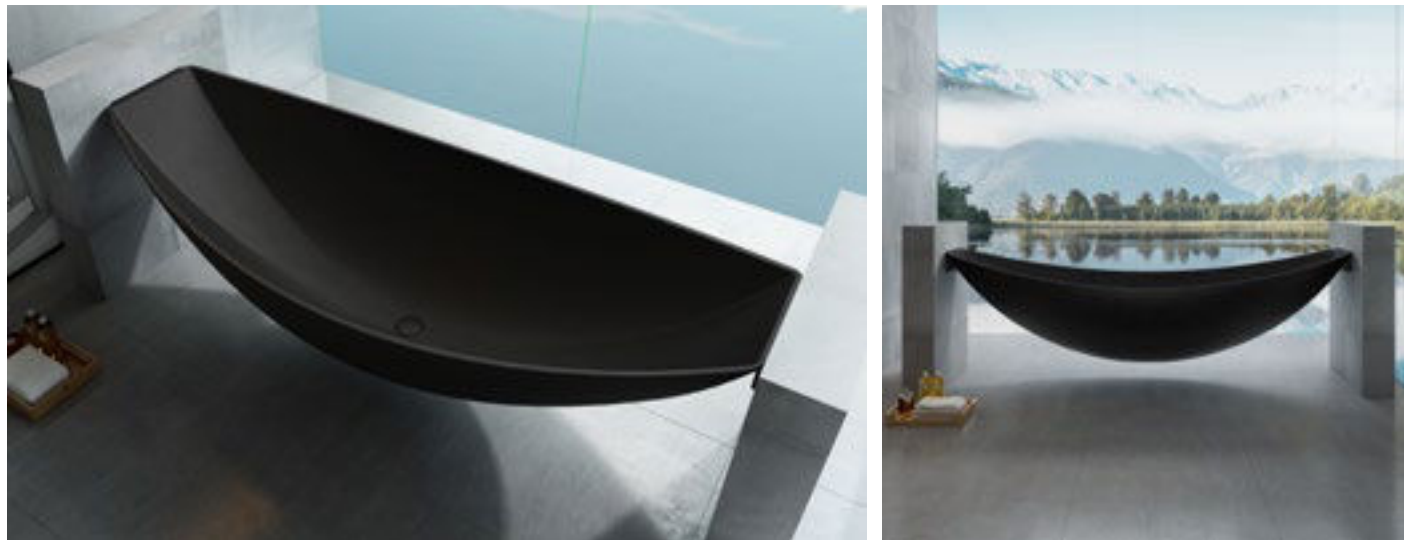

NEW
HammockTub-BM
Black Matte 79" Acrylic Suspended Wall Mounted Hammock Bathtub
78 3/4" x 33 1/2" x 22 1/4"
143 lbs.