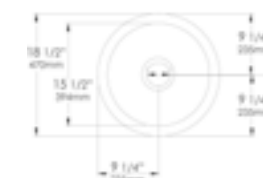

ABF1818R ROUND Prep Sink

17 3/4" x 17 3/4" x 8"
19 lbs.

White, Grey Matte, Black Matte