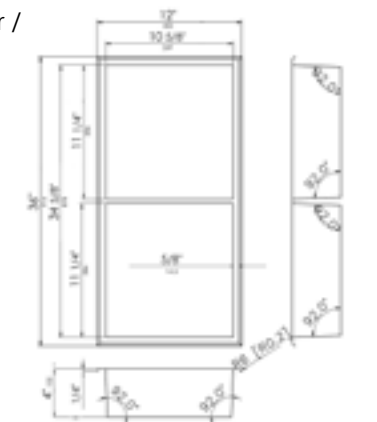

Ready to elevate your bathroom to the pinnacle of luxury? Introducing the truly eye popping HammockTub by ALFI brand. This elevated bathtub hangs suspended from the floor and reinvents the way we design bathrooms. Made from the same high quality acrylic as our freestanding tubs, this tub features full-length metal support beams to ensure stable installation and an unrivaled look. Offered in both black matte or white matte colors.