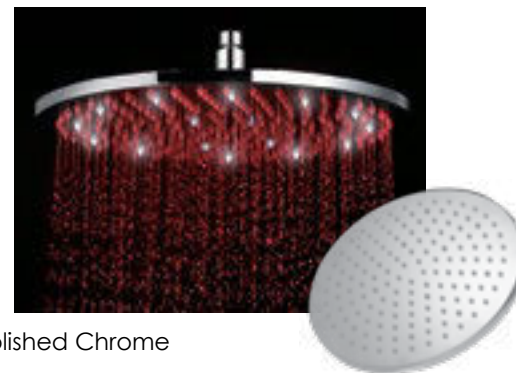

Transform your bathroom with this **ULTRA THIN** rain shower head which is only 2mm thick; that's about 1/16" of an inch! You won't believe your eyes and neither will your house guests.

Enjoy the modern sleek ultra-thin design of these unique rain shower heads, and be reassured that it is made of solid stainless steel, unlike most traditional rain shower heads that are made of brass.

## LED RAIN SHOWERHEADS

LED8S 8" Square PC, BN

Polished Chrome

LED8R 8" Round PC, BN

Polished Chrome

LED12S 12" Square PC, BN

Polished Chrome

LED12R 12" Round PC, BN

Polished Chrome

LED16S 16" Square PC, BN

Polished Chrome

LED16R 16" Round PC, BN

Polished Chrome

No Batteries! This high tech rain shower head powers the LED light bulbs, using a built in hidden dynamo. The lights will automatically turn on when water is turned on.