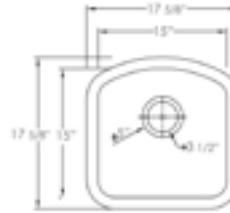

AB1818C D-SHAPED Prep Sink

12 1/4" x 18 1/4" x 7 3/8"
22 lbs.

White