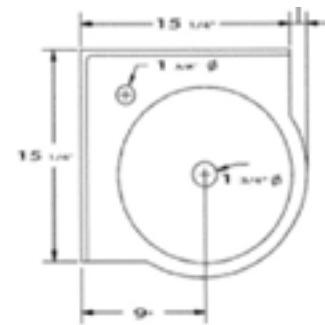

BATHROOM CERAMIC SINKS

BATHROOM CERAMIC SINKS

AB104 Wall Mount

White

15 1/4" x 15 1/4" x 6 1/4"
16 lbs.

White

17 1/4" x 13 1/2" x 7 3/4"
17 lbs.