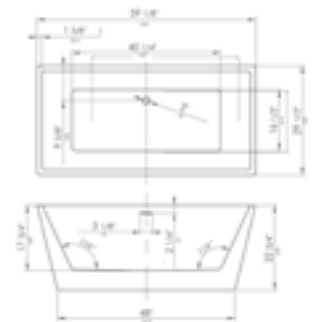

FREE STANDING ACRYLIC SOAKING TUBS

AB8861

59" x 29 1/2" x 22 7/8"  
99 lbs.

AB8862

59" x 29 1/2" x 22 7/8"  
95 lbs.

AB8833

59 1/8" x 29 1/2" x 22 3/4"  
110 lbs.

AB8834