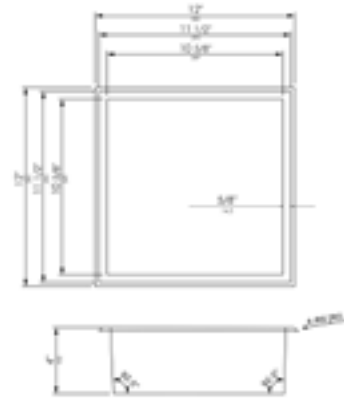

PSS, BSS

12" x 12" Square stainless steel shower / bathroom niche

ABN1616