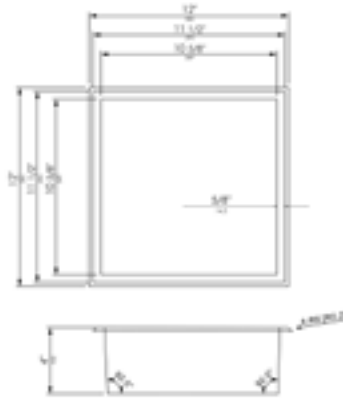

BLACK & WHITE SHOWER NICHES

Made of stainless steel and powder coated

STAINLESS STEEL SHOWER NICHES

Made of stainless steel with a brushed or polished finish

ABNC1212

Black Matte/White

12" x 12" Square stainless steel shower / bathroom niche

ABNC1616