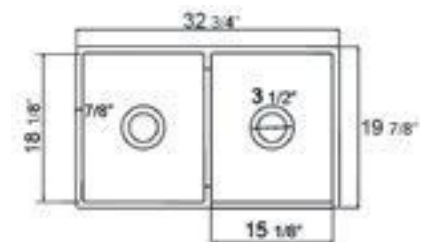

Concrete Color

32 5/8" x 20 7/8" x 9 7/8"
122 lbs.

Fluted

White Biscuit

33" x 20" x 10"
99 lbs.

White Biscuit

33" x 20" x 10"
99 lbs.

AB512 LIP Front Apron

White Biscuit

31 3/4" x 17 3/4" x 8 1/2"
72 lbs.

White

31 3/4" x 17 3/4" x 8 1/2"
67 lbs.

AB539 LIP Front Apron

White

32 3/4" x 19 7/8" x 10"
103 lbs.