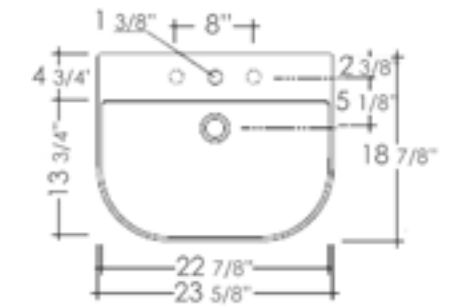

White

19 3/4" x 18 7/8" x 5 1/2"  
31 lbs.

AB111 Wall Mount

White

23 5/8" x 18 7/8" x 5 1/2"  
35 lbs.

AB112 Wall Mount

White

27 1/2" x 18 7/8" x 5 1/2"  
40 lbs.