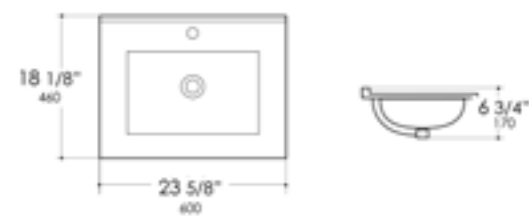

White

20 7/8" x 17 1/2" x 7 5/8"  
15 lbs

ABC803 Drop In

White

23 5/8" x 18 1/8" x 6 3/4"  
28 lbs

ABC601 Under Mount

White

16 7/8" x 16 7/8" x 6 3/4"  
14 lbs