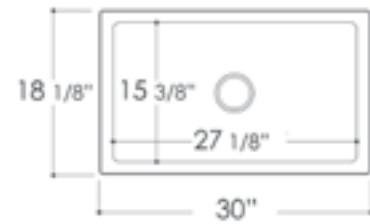

- White

29 7/8" x 19 3/4" x 10"  
90 lbs.

Grid GR510

**AB3018SB SMOOTH** Front Apron

- White
- Biscuit

30" x 18" x 10"  
111 lbs.

Grid ABGR3018

**AB511 LIP** Front Apron