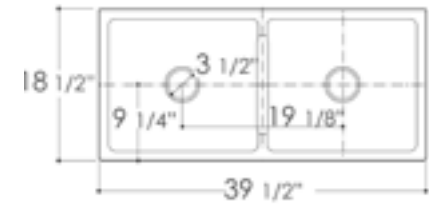

ABGR24 Stainless Steel Grid  
ABF2418-BM Apron Single Bowl Sink

AB3918ARCH **ARCHED** Front Apron

White Biscuit

39" x 18" x 10"  
169 lbs.

Grid ABGR3918

AB3918DB **SMOOTH** Front Apron

White Biscuit

39" x 18" x 10"  
169 lbs.