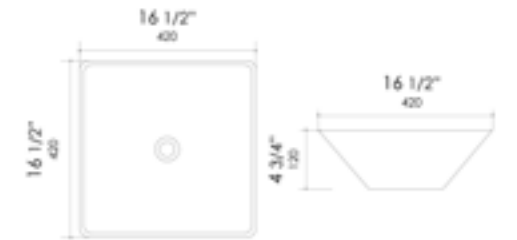

ABC911 Above Mount

White

21 5/8" x 17 1/2" x 5 1/4"  
24 lbs

ABC912 Above Mount

White

16 1/2" x 16 1/2" x 4 3/4"  
16 lbs

ABC913 Above Mount

White