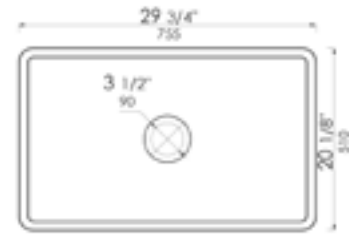

White Biscuit
Black Glossy Black Matte

29 3/4" x 20 7/8" x 9 7/8"
100 lbs.