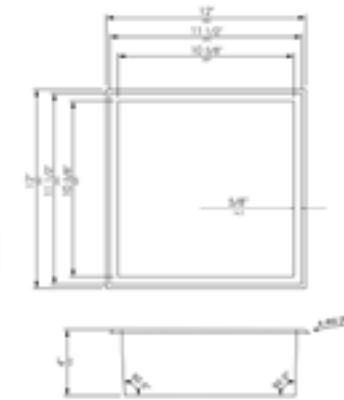

## BRUSHED BLACK, GOLD & COPPER SHOWER NICHES

Made of stainless steel with a PVD finish

**NEW**  
ABNP1212

12" x 12" PVD Square stainless steel shower / bathroom niche

Black/Gold/Copper

**NEW**  
ABNP1616

16" x 16" PVD Square stainless steel shower / bathroom niche