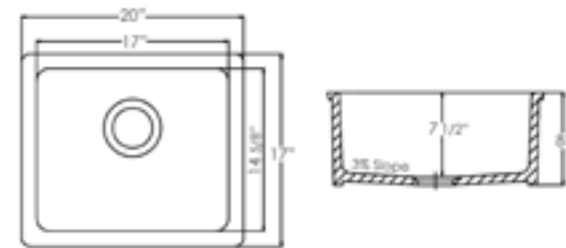

AB2017 UNDERMOUNT

White Biscuit

20" x 17" x 8"

AB2017 Undermount Fireclay Sink