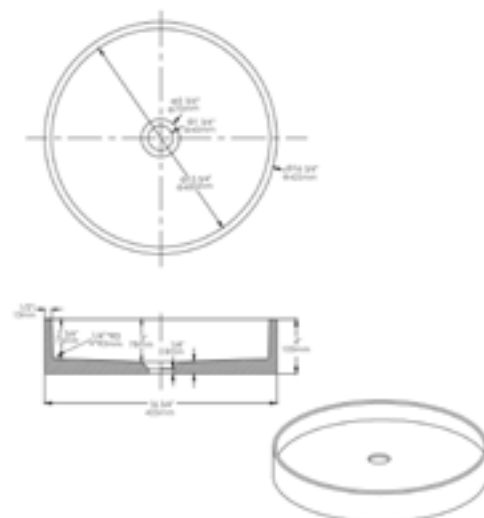

ABMC2432BT Medicine Cabinet

ABMC3630 Medicine Cabinet

NEW  
ABCO16S

Concrete

15 1/4" x 15 1/4" x 4 3/4"  
26.5 lbs

NEW  
ABCO17R

Concrete

16 3/4" x 4"  
16 lbs