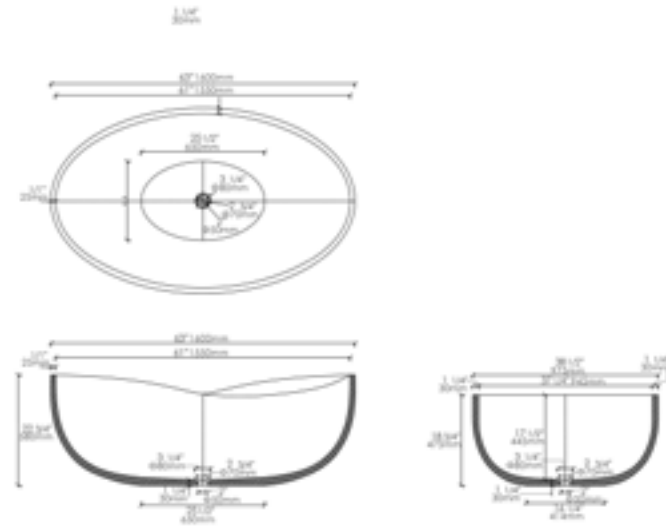

Concrete

48" x 18" x 3 1/4"  
99 lbs

**NEW**  
ABCO63TUB

Concrete

63" x 38 1/2" x 22 3/4"  
397 lbs

ABCO63TUB Concrete Bathroom.Tub

**NEW**  
ABCO1001

Concrete