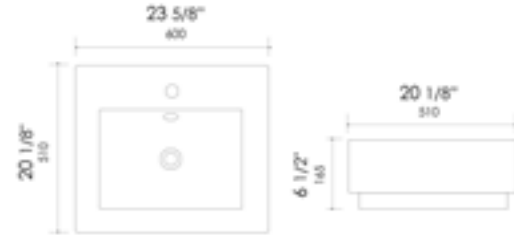

15 1/8" x 15 1/8" x 4 3/4"  
13 lbs

ABRS14SBM

Black & White

15 1/8" x 15 1/8" x 4 3/4"  
13 lbs

ABC701 Semi Recessed

White

23 5/8" x 20 1/8" x 6 1/2"  
46 lbs

ABC702 Semi Recessed