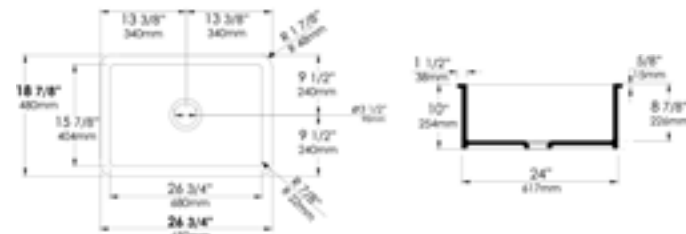

White Black Matte

24" x 18 1/8" x 10"
97 lbs..