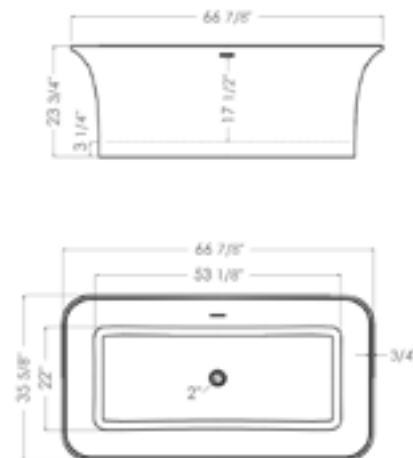

AB9942

Solid Surface Rectangular Soaking Tub

67" x 35" x 23"