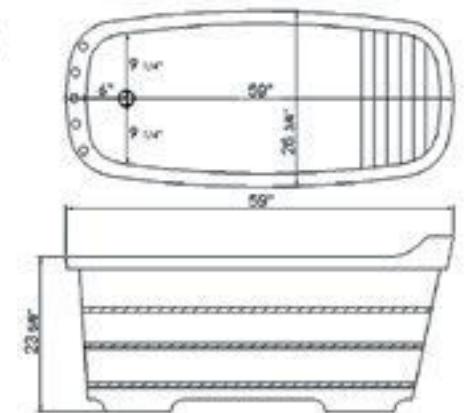

Cedar Wood

61" x 29 1/2" x 23 3/5"  
165 lbs.

AB1148

Rubber Wood

59" x 26 3/4" x 23 5/8"  
155 lbs.

AB1130  
2 Person Tub

Cedar Wood

65" x 30 3/4" x 23 5/8"  
159 lbs.