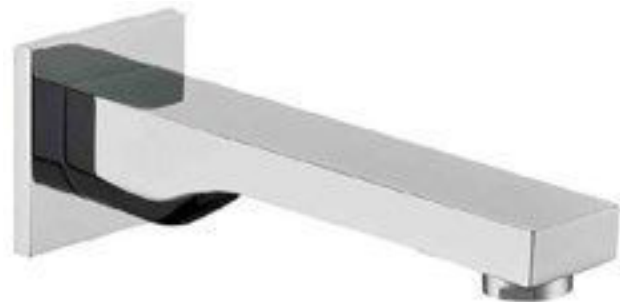

AB6601 Round Foldable Tub Spout  
PC, BN, BM

AB3301 Curved Tub Spout  
PC, BN

AB5901 Waterfall Tub Spout  
PC, BN

AB9201 Square Tub Spout  
PC, BN

AB2201 Round Tub Spout  
PC, BN

Shower Rails  
AB7606 PC, BN, BM