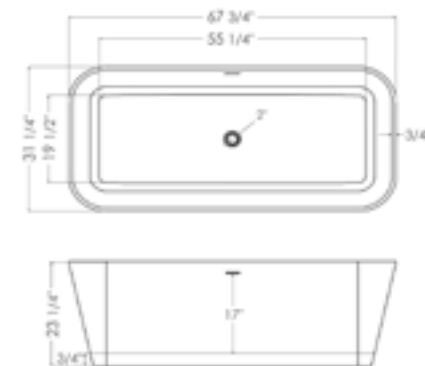

67" x 35" x 23"

AB9951

Solid Surface Slipper Soaking Tub

73" x 30" x 36"

AB9952

Solid Surface Rectangular Soaking Tub

67" x 31" x 23"

**NEW**  
AB9952BM