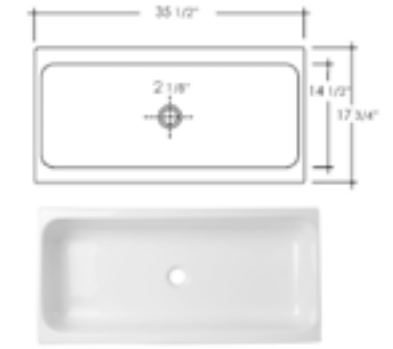

48" BATHROOM TROUGH SINK

AB48TR	Trough Sink
AB1035-BN	Wall Mounted Faucet
AB5009	Pop Up Drain

AB36TR

White

35 1/2" x 17 3/4" x 7 7/8"  
66 lbs.

AB48TR

White

47 1/4" x 17 3/4" x 7 7/8"  
93 lbs.