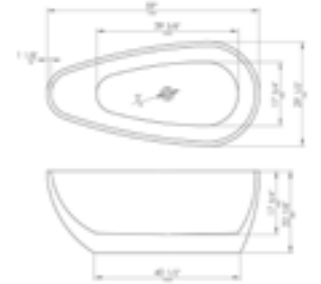

FREE STANDING ACRYLIC SOAKING TUBS

AB8861

59" x 29 1/2" x 22 7/8"  
99 lbs.

AB8862

59" x 29 1/2" x 22 7/8"  
95 lbs.

AB8833

59 1/8" x 29 1/2" x 22 3/4"  
110 lbs.

AB8834