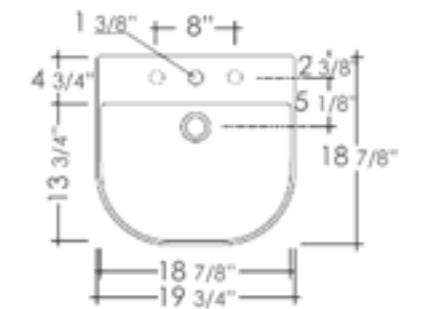

White

23 5/8" x 18 7/8" x 5 1/2"
35 lbs.