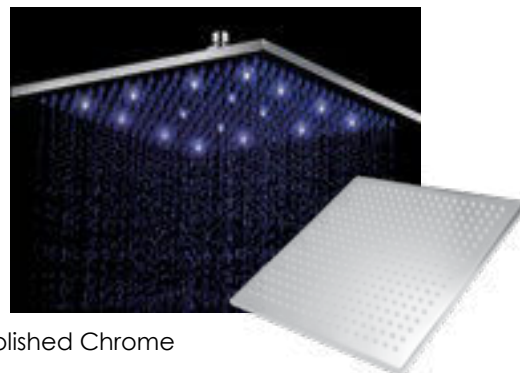

Transform your bathroom with this **ULTRA THIN** rain shower head which is only 2mm thick; that's about 1/16" of an inch! You won't believe your eyes and neither will your house guests.

Enjoy the modern sleek ultra-thin design of these unique rain shower heads, and be reassured that it is made of solid stainless steel, unlike most traditional rain shower heads that are made of brass.

## LED RAIN SHOWERHEADS

LED8S 8" Square PC, BN

Polished Chrome

LED8R 8" Round PC, BN

Polished Chrome

LED12S 12" Square PC, BN

Polished Chrome

LED12R 12" Round PC, BN

Polished Chrome

LED16S 16" Square PC, BN

Polished Chrome

LED16R 16" Round PC, BN

Polished Chrome

No Batteries! This high tech rain shower head powers the LED light bulbs, using a built in hidden dynamo. The lights will automatically turn on when water is turned on.