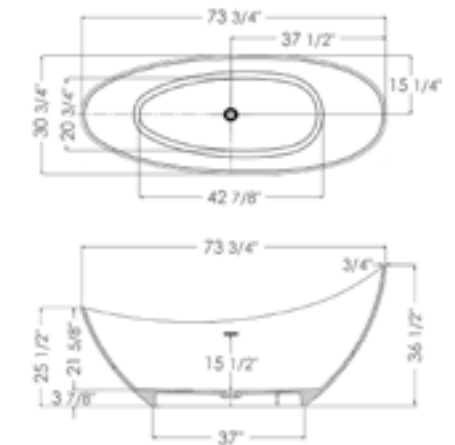

AB9951

Solid Surface Slipper Soaking Tub

73" x 30" x 36"