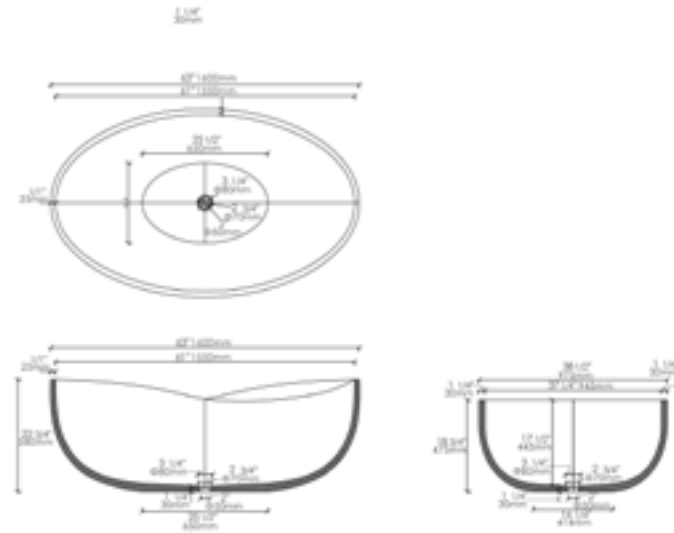

**NEW**  
**HammockTub-BM**  
 Black Matte 79" Acrylic Suspended Wall Mounted Hammock Bathtub  
 78 3/4" x 33 1/2" x 22 1/4"  
 143 lbs.

CONCRETE BATHTUB

NEW  
ABCO63TUB

Concrete

63" x 38 1/2" x 22 3/4"  
397 lbs