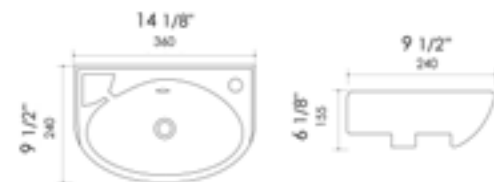

White

19 3/4" x 10" x 5 3/4"  
24 lbs

ABC117 Wall Mount

White

16 3/4" x 10 3/8" x 10 7/8"  
14 lbs

ABC118 Wall Mount

White

14 1/8" x 9 1/2" x 6 1/8"  
12 lbs