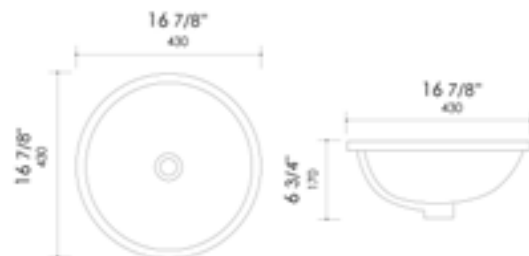

15 3/8" x 12 3/4" x 5 1/2"  
13 lbs

ABC914 Above Mount

White

23" x 12 3/4" x 5 1/2"  
20 lbs

ABC801 Drop In

White

16 3/8" x 16 1/8" x 6 3/4"  
16 lbs

ABC802 Drop In

White

20 7/8" x 17 1/2" x 7 5/8"  
15 lbs

ABC803 Drop In

White

23 5/8" x 18 1/8" x 6 3/4"  
28 lbs

ABC601 Under Mount

White

16 7/8" x 16 7/8" x 6 3/4"  
14 lbs