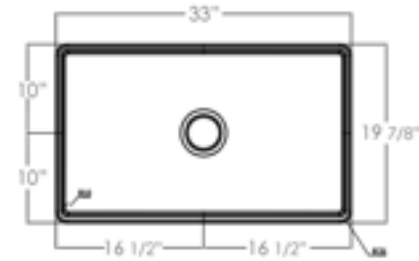

White Biscuit

33" x 20" x 10"
99 lbs.