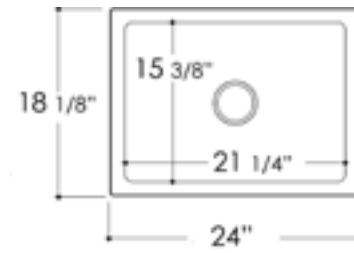

THICK WALL FIRECLAY FARM SINKS

AB2418SB **SMOOTH** Front Apron

White Biscuit

24" x 18" x 10"
97 lbs.

Grid ABGR2418

White Biscuit

24" x 18" x 10"
97 lbs.