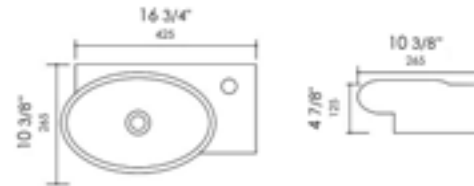

White

19 3/4" x 10" x 5 3/4"  
24 lbs

ABC117 Wall Mount

White

16 3/4" x 10 3/8" x 10 7/8"  
14 lbs

ABC118 Wall Mount

White

14 1/8" x 9 1/2" x 6 1/8"  
12 lbs