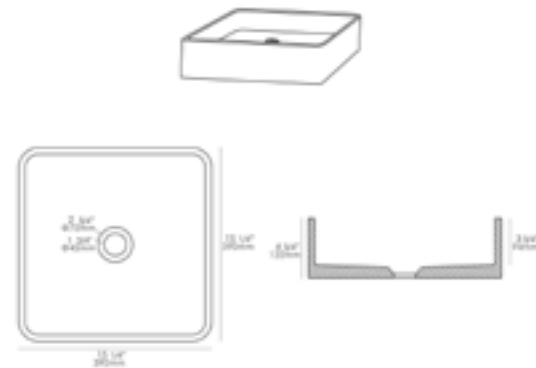

ABMC2432BT Medicine Cabinet

ABMC3630 Medicine Cabinet

NEW  
ABCO16S

Concrete

15 1/4" x 15 1/4" x 4 3/4"  
26.5 lbs

NEW  
ABCO17R

Concrete

16 3/4" x 4"  
16 lbs