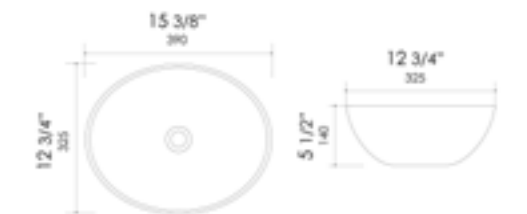

White

15 3/8" x 12 3/4" x 5 1/2"
13 lbs