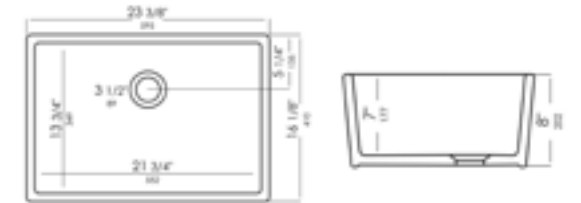

UNDERMOUNT FIRECLAY SINKS

White Black Matte

29 7/8" x 18 1/8" x 10"
111 lbs..

White Black Matte
Grey Matte

27" x 18" 10"
55 lbs.

White Black Matte

24" x 18 1/8" x 10"
97 lbs..

UNDERMOUNT FIRECLAY SINKS

White

32" x 18" x 8"
72 lbs.

AB503UM **UNDERMOUNT**

White

23" x 16 1/8" x 8"
71 lbs.

AB5008-BSS	Water Dispenser
GR512L, GR512R	Stainless Steel Grids
AB512UM	Undermount Fireclay Sink