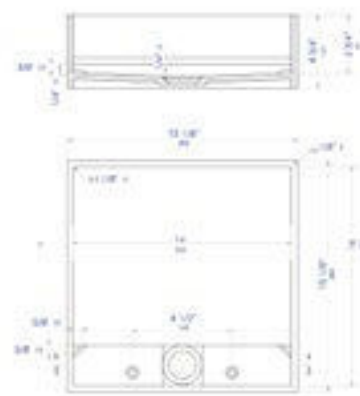

15 1/8" x 15 1/8" x 4 3/4"
13 lbs