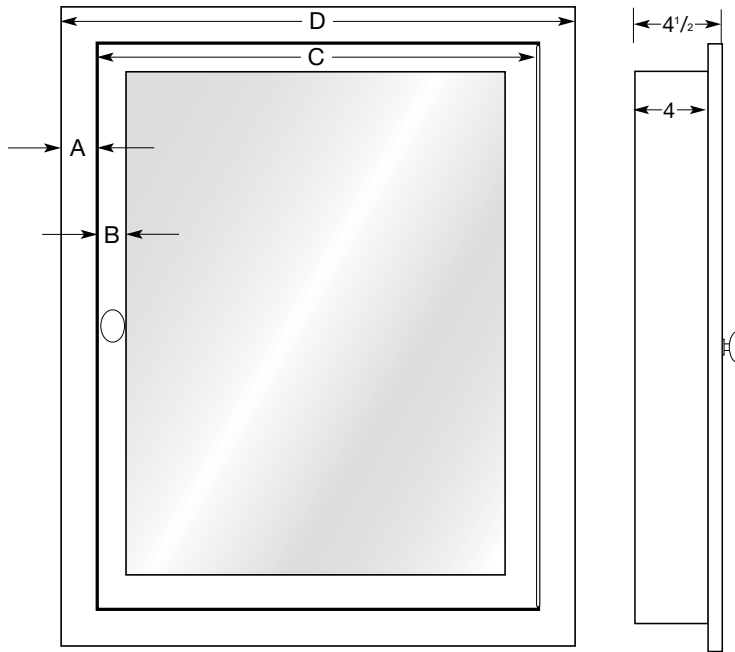

The Metro

Stainless Steel Framed Medicine Cabinets

- Available in Polished (P) or Satin (S) finishes
- Recessed or Optional Surface Mount Kit*
- 3 High-Polished 3/8" Adjustable Tempered Glass Shelves
- Hinge Left or Right (reversible)

Model#	Finish	Size
MET-S-S	Satin	Small
MET-P-S	Polished	Small
MET-S-L	Satin	Large
MET-P-L	Polished	Large

Available in the following sizes:

Product Code	Approximate Overall Dimensions	Recessed (Rough Wall Opening)	Glass Shelf Depth	Mirror Size	A	B	C	D
MET-S	20" x 28"	18" x 25³/₄"	3¹/₈"	13³/₄" x 21³/₄"	1¹/₂"	1¹/₂"	17"	20"
*MSK-MET-S	Optional Mirrored Side Kit w/ Surface Mount Hardware							
MET-L	25" x 31"	22" x 28"	3¹/₈"	17" x 23"	1⁷/₈"	1³/₄"	20³/₄"	25"
*MSK-MET-L	Optional Mirrored Side Kit w/ Surface Mount Hardware