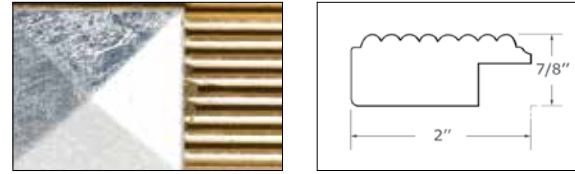

Available in **OVER 40** frame styles & finishes.

**Frame Group #4** 2" Frame

**POLISHED GLIMMER** Price Group A

Flat-2 Profile Specs

**MERIDIAN** Price Group E

Antique gold w/ Gold Cap

Antique silver w/ Silver Cap Profile Specs