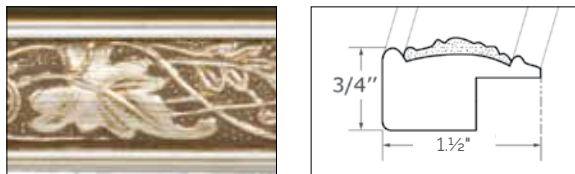

Stainless Brushed Black Fluted Chrome

Satin White Brushed Bronze Profile Specs

**POLISHED GLIMMER** Price Group A

Flat-1.25 Profile Specs

**Frame Group #2** 1 1/2" Frame

**ARISTOCRAT** Price Group C

Antique gold