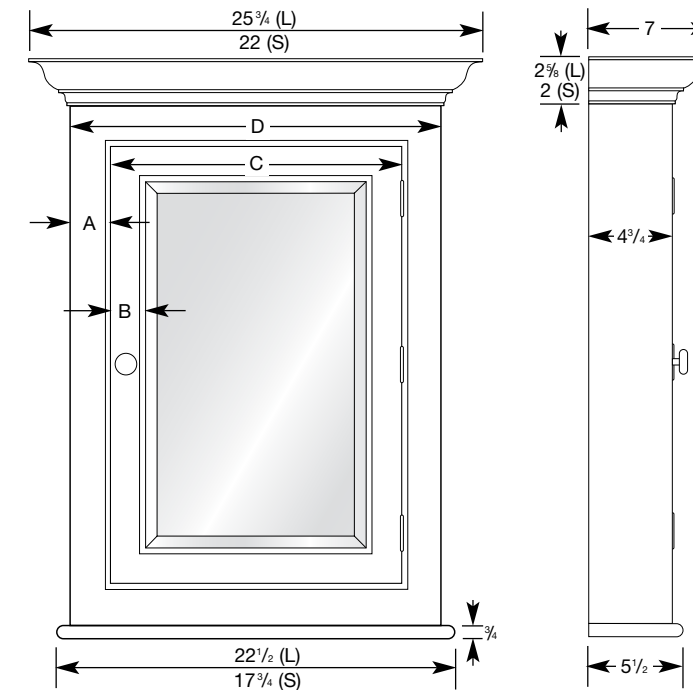

Model#	Finish	Size
WIL1-W-L	White	Large
WIL1-B-L	Biscuit	Large
WIL1-W-S	White	Small
WIL1-B-S	Biscuit	Small

All hinges are 2" x 2½" Butt Hinge.

Available in the following sizes:

Product Code	Overall Dimensions	Glass Shelf Depth	Mirror Size	A	B	C	D
WIL1-L	25¾" x 30⅝"	¾"	12⅜" x 18¾"	2¼"	2"	16½"	21"
WIL1-S	22" x 27⅞"	¾"	10⅞" x 16⅞"	1⅞"	1⅞"	14"	17¾"