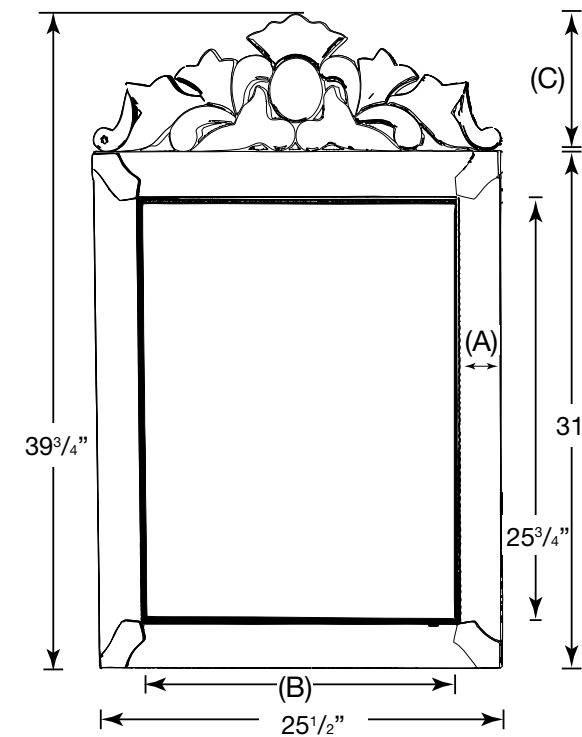

Available in the following sizes:

Product Code	Overall Dimensions	Recessed (Rough Wall Opening)	Glass Shelf Depth	Mirror Size	A	B	C
SD RAD-T-L	25¹/₂" x 39³/₄"	21" x 27"	3¹/₈"	19⁷/₈" x 25³/₈"	2³/₄"	20¹/₈"	8³/₄"
SD RAD-T-R	25¹/₂" x 39³/₄"	21" x 27"	3¹/₈"	19⁷/₈" x 25³/₈"	2³/₄"	20¹/₈"	8³/₄"
*MSK-RAD-L	Optional Mirrored Side Kit w/ Surface Mount Hardware						

Also available as Radiance Venetian Mirror. See page 50.