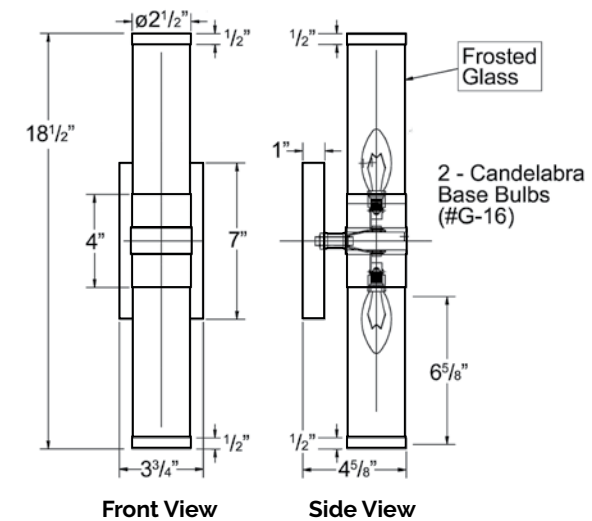

Beekman

Available in the following finishes:

Product Code	Finish	Overall Dimensions	Bulb / Maximum Wattage
**LS-BEE-CR	Polished Chrome	Width: 4 1/2" Height: 18" Depth: 4 1/4" (projects from the wall)	2 (#G-16) Candelabra Bulbs (up to 60W per socket)
**LS-BEE-SN	Satin Nickel