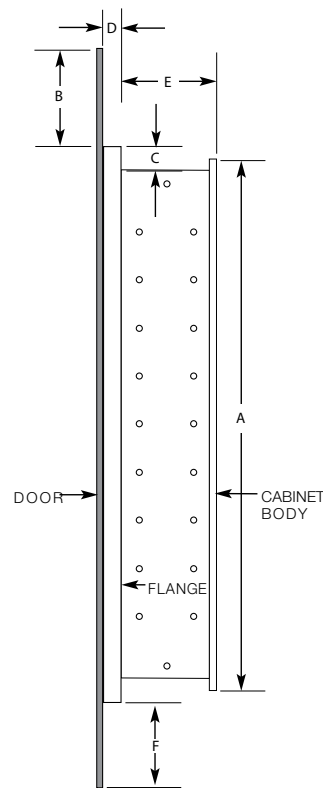

Double Arch Cabinets

- Single Door
- Recessed or Optional Surface Mount Kit*
- 1" Frameless Pattern Bevel Front Mirror
- Satin Gray Anodized Aluminum Construction
- Mirrored Back Interior
- Adjustable 1/4" Glass Shelves
- No Unsightly Hinges

Available in the following sizes:

Product Code	Overall Dimensions	Recessed (Rough Wall Opening)	Glass Shelf Depth	Body Width	Body Height A	B	C	D	E	F
SD1622DBA-BV	16" x 26"	14" x 18"	(2) 4"	13³/₄"	17³/₄"	3⁷/₈"	3⁵/₈"	3¹/₄"	3⁷/₈"	3⁷/₈"
*MSK-SD1622	Optional Mirrored Side Kit w/ Surface Mount Hardware									
SD2026DBA-BV	20" x 32"	18" x 24"	(3) 4"	17³/₄"	23³/₄"	3⁷/₈"	3⁵/₈"	3¹/₄"	3⁷/₈"	3⁷/₈"
*MSK-SD2026	Optional Mirrored Side Kit w/ Surface Mount Hardware									
SD2030DBA-BV	20" x 38"	18" x 28"	(3) 4"	17³/₄"	23³/₄"	3⁷/₈"	3⁵/₈"	3¹/₄"	3⁷/₈"	3⁷/₈"
*MSK-SD2030	Optional Mirrored Side Kit w/ Surface Mount Hardware									
SD2430BA-BV	24" x 38"	22" x 28"	(3) 4"	21³/₄"	27³/₄"	4⁷/₈"	3⁵/₈"	3¹/₄"	3⁷/₈"	4⁷/₈"
*MSK-SD2430	Optional Mirrored Side Kit w/ Surface Mount Hardware									

Note 1. Must specify if cabinet is hinged Left or Right. Also available as Radiance Mirror (RM). See page 56. Can be shipped UPS or FedEx Ground w/foam packing.

Important Note. The door on the Double Arch Cabinet is offset to one side. To make it center perfectly over your sink or vanity, we suggest you move your rough opening width dimension ³/₈" to the hinge side of the cabinet.

Radiance Venetian Medicine Cabinets

Traditional (T)

- Satin Gray Anodized Aluminum Construction
- Pivot Door Hinge System (no visible hinges)
- Recessed or Optional Surface Mount Kit*
- When recessing cabinet, frame is flush to the wall
- 3-mirror Design (Front, Back, Behind Doors)
- 3 Adjustable High-Polished ³/₈" Tempered Glass Shelves
- Must Specify Hinge Left (L) or Right (R)