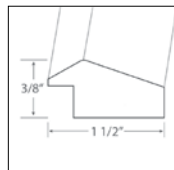

Profile specs