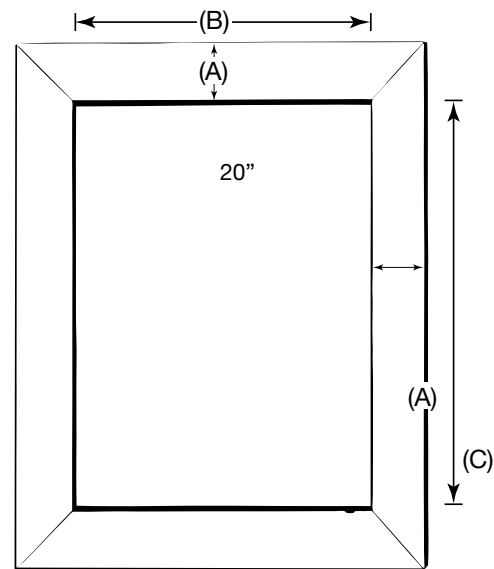

► Shown In: Greek Key (GK)