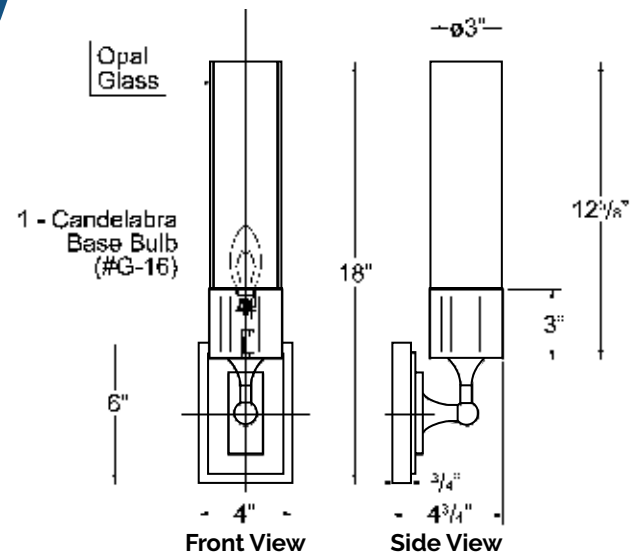

Remy

Available in the following finishes:

Product Code	Finish	Overall Dimensions	Bulb / Maximum Wattage
**LS-REM-CR	Polished Chrome	Width: 4" Height: 18" Depth: 4 3/4" (projects from the wall)	2 (#G-16) Candelabra Bulbs (up to 60W)
**LS-REM-SN	Satin Nickel