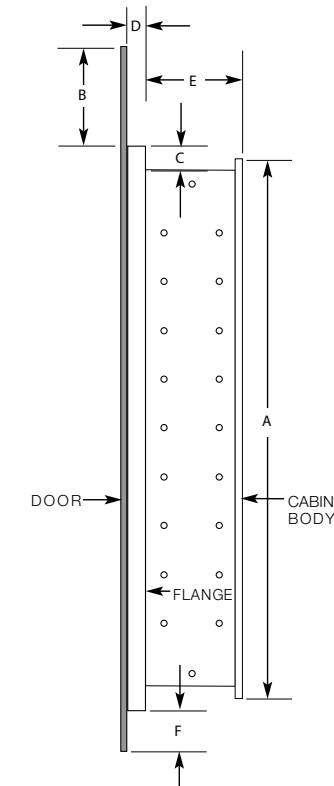

Scallop Top Cabinets

- Single Door
- Recessed or Optional Surface Mount Kit*
- 1" Frameless Pattern Bevel Front Mirror
- Satin Gray Anodized Aluminum Construction
- Mirrored Back Interior
- Adjustable 1/4" Glass Shelves
- No Unsightly Hinges