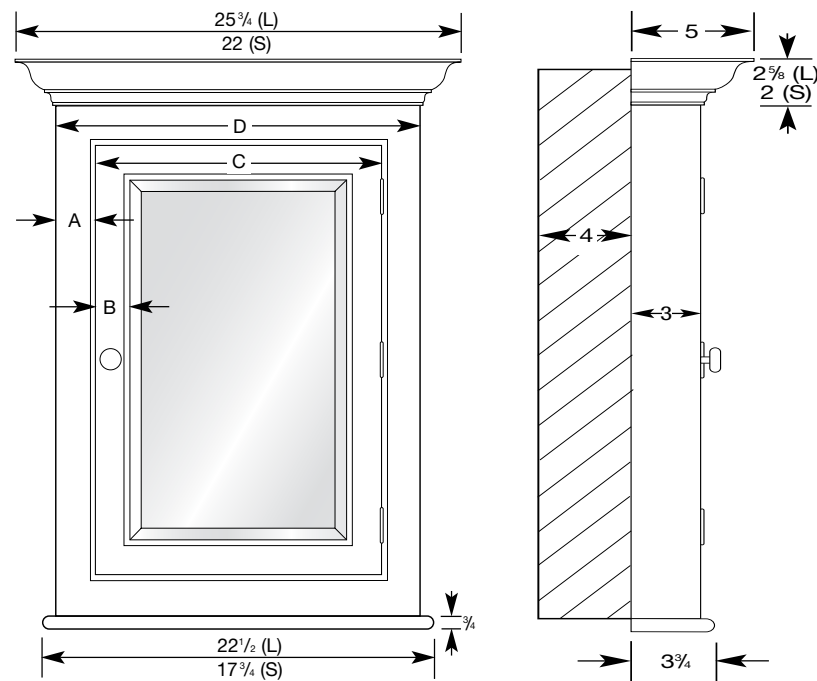

7" DEEP
Semi Recessed
4" recessed/ 3" outside

Model#	Finish	Size
WIL2-W-L	White	Large
WIL2-B-L	Biscuit	Large
WIL2-W-S	White	Small
WIL2-B-S	Biscuit	Small

All hinges are 2" x 2 1/2" Butt Hinge.

Available in the following sizes:

Product Code	Overall Dimensions	Recessed (Rough Wall Opening)	Glass Shelf Depth	Mirror Size	A	B	C	D
WIL2-L	25 3/4" x 30 1/8"	20 1/2" x 29 3/8"	5 1/2"	12 3/8" x 18 3/4"	2 1/4"	2"	16 1/2"	21"
WIL2-S	22" x 27 1/8"	17" x 26"	5 1/2"	10 7/8" x 16 7/16"	1 7/8"	1 9/16"	14"	17 3/4"

Vanderbilt Single Door Cabinet

- 4" Wood Frames w/Decorative Finished Corner
- Gray Satin Anodized Aluminum Cabinet Construction
- Pivot Door Hinge System (no visible hinges)
- Recessed or Optional Surface Mount Kit*
- When recessing cabinet, frame is flush to the wall
- 3-mirror Design (Front, Back, Behind Door)
- 3 Adjustable High-Polished 3/8" Tempered Glass Shelves
- Hinge Left or Right (reversible)