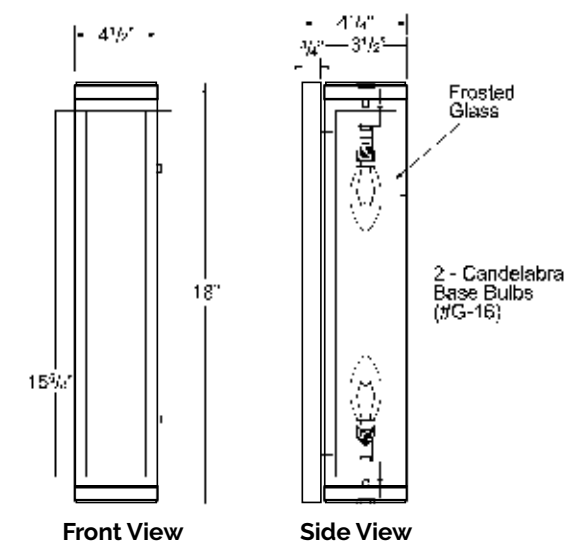

Metro

Available in the following finishes:

Product Code	Finish	Overall Dimensions	Bulb / Maximum Wattage
**LS-MET-CR	Polished Chrome	Width: 4 1/2" Height: 18" Depth: 4 1/4" (projects from the wall)	2 (#G-16) Candelabra Bulbs (up to 60W per socket)
**LS-MET-SN	Satin Nickel		

Note 1. Light bulbs not included.

**Can be shipped UPS or FedEx Ground w/ foam packing.