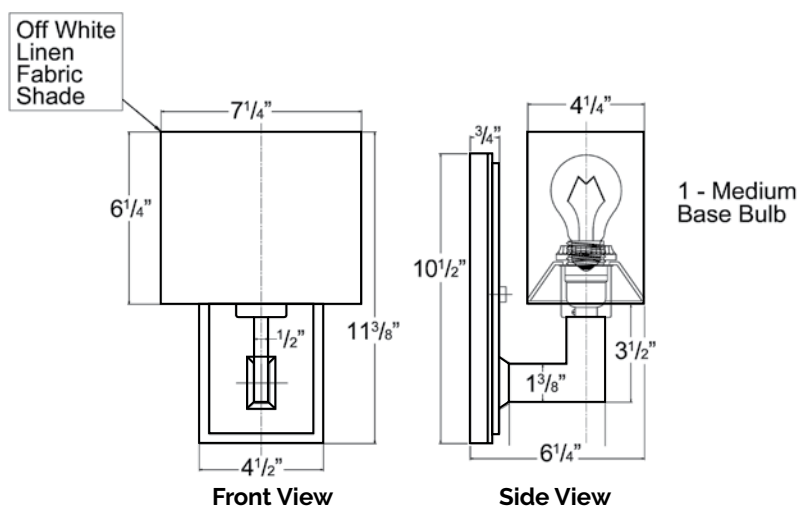

Savoy

Available in the following finishes:

Product Code	Finish	Overall Dimensions	Bulb / Maximum Wattage
**LS-SAV-CR	Polished Chrome	Width: 7 1/4" Height: 11 3/8" Depth: 6 1/4" (projects from the wall)	1 Medium Bulb (up to 60W)
**LS-SAV-SN	Satin Nickel		

Note 1. Light bulbs not included..

**Can be shipped UPS or FedEx Ground w/ foam packing

Signature Sconces

Product Code	# of Sockets	Price Group A	Price Group B	Price Group C	Price Group D	Price Group E
		Arlington Colorgrain Soho	Majestic Tribeca	Aristocrat Chateau Parisian Siena Valencia	Elegance Parliament Roman Tuscany Versailles	Meridian Polished Glimmer Regal

Side Sconce (ST) Uses standard medium base light bulbs up to 60W per socket.

**ST	1