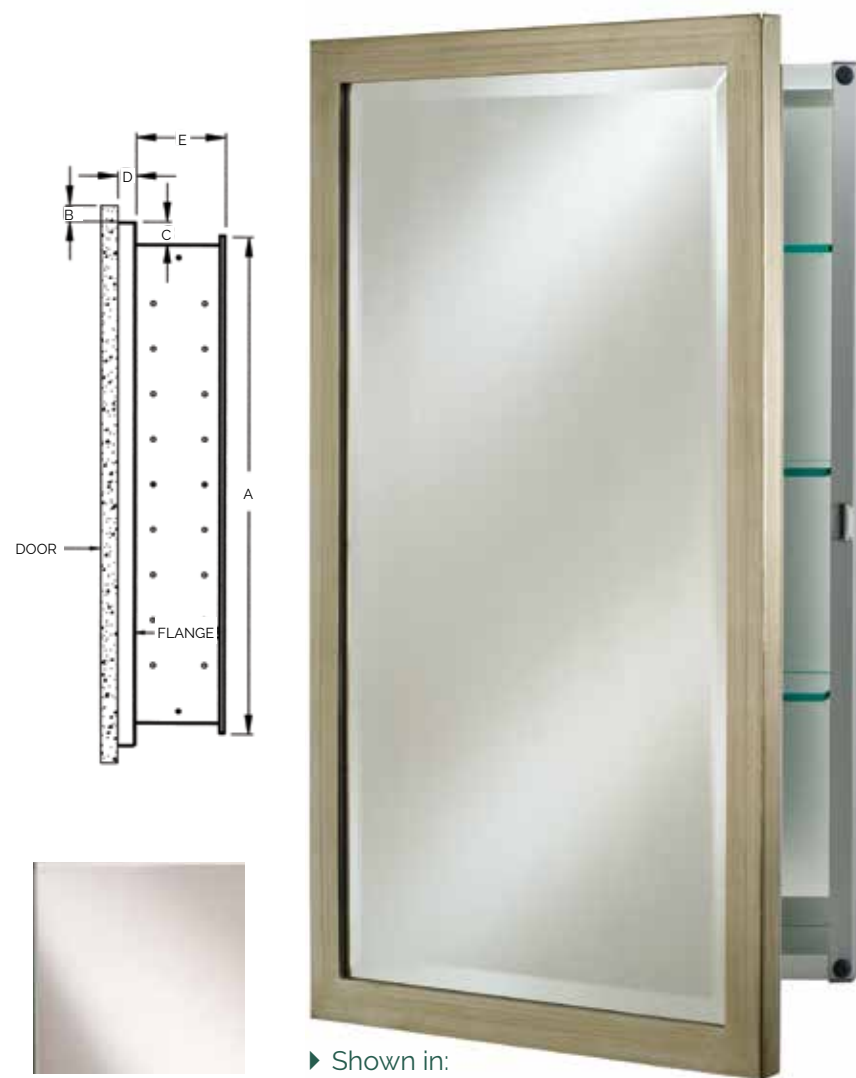

Basix Cabinets

- Single Door
- Satin Gray Anodized Aluminum Construction
- Available in 6 Total Styles
- Wood Frames (4 styles)
- Bevel Mirror (within frame or frameless)
- Mirrored Back Interior
- No Unsightly Hinges
- 1/4" High-Polished Glass Adjustable Shelves
- Recessed or Optional Surface Mount Kit*

▶ Shown in:
Brushed Silver (BS)