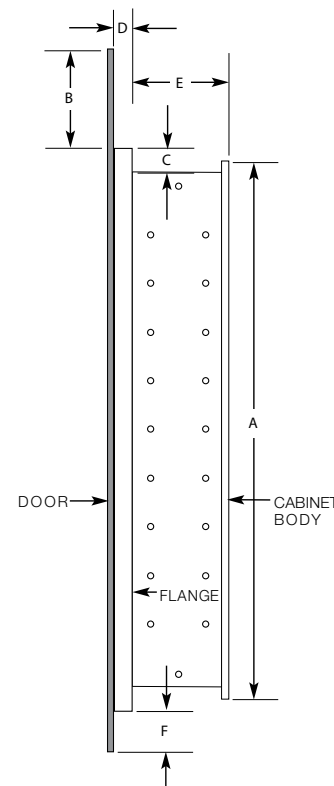

Arch Top Cabinets

- Single Door
- Recessed or Optional Surface Mount Kit*
- 1" Frameless Pattern Bevel Front Mirror
- Satin Gray Anodized Aluminum Construction
- Mirrored Back Interior
- Adjustable 1/4" Glass Shelves
- No Unsightly Hinges