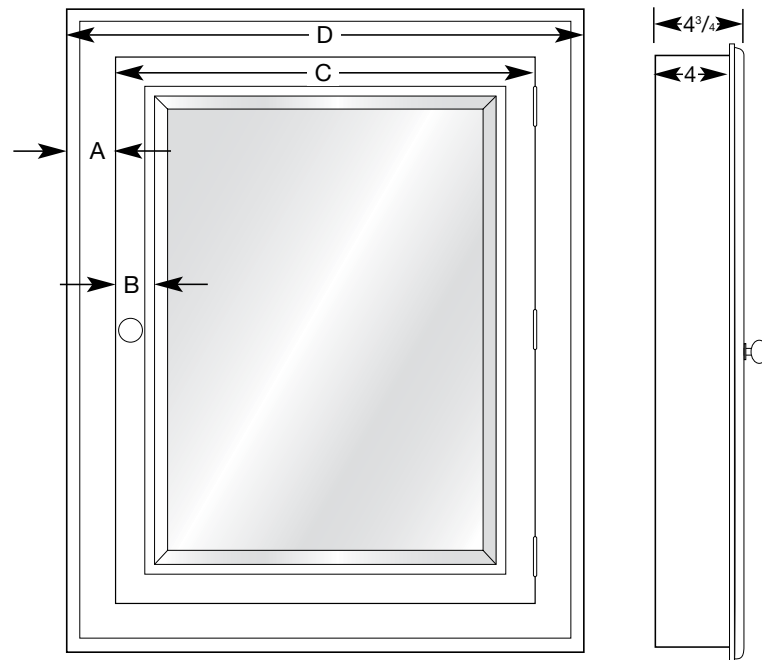

Devon I

- Single Door
- White or Biscuit Finish
- Fully Flush to the wall when recessed
- Finished sides allow for Surface Mounting
- 3/4" Front Bevel Mirror
- Wood Construction
- 3 Adjustable High-Polished 3/8" Tempered Glass Shelves
- Hinge Left or Right (reversible)
- Hardware is Satin Nickel

Model#	Finish	Size
DEV1-W-L	White	Large
DEV1-B-L	Biscuit	Large
DEV1-W-S	White	Small
DEV1-B-S	Biscuit	Small

All hinges are 2" x 2½" Butt Hinge.

Available in the following sizes:

Product Code	Overall Dimensions	Recessed (Rough Wall Opening)	Glass Shelf Depth	Mirror Size	A	B	C	D
DEV1-L	25¼" x 33"	24" x 31¼"	¾"	16½" x 24¼"	2¼"	2"	20⅝"	25¼"
DEV1-S	22" x 29⅝"	20¾" x 27⅞"	¾"	13⅝" x 22¼"	1⅞"	1⅞"	16¼"	22"

Wilshire I

- Single Door
- White or Biscuit Finish
- Surface Mount Only
- Top Crown Molding
- 3/4" Front Bevel Mirror
- Wood Construction
- 3 Adjustable High-Polished 3/8" Tempered Glass Shelves
- Hinge Right Only
- Hardware is Satin Nickel

Model#	Finish	Size
WIL1-W-L	White	Large
WIL1-B-L	Biscuit	Large
WIL1-W-S	White	Small
WIL1-B-S	Biscuit	Small

All hinges are 2" x 2½" Butt Hinge.

Available in the following sizes:

Product Code	Overall Dimensions	Glass Shelf Depth	Mirror Size	A	B	C	D
WIL1-L	25¾" x 30⅝"	¾"	12⅜" x 18¾"	2¼"	2"	16½"	21"
WIL1-S	22" x 27⅞"	¾"	10⅞" x 16⅞"	1⅞"	1⅞"	14"	17¾"