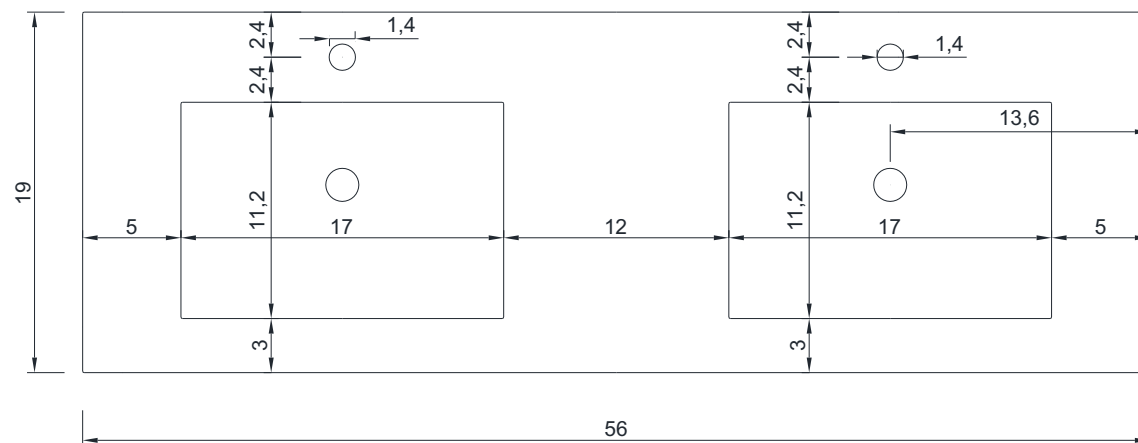

RIPLEY COLLECTION

TOP VIEW

Vanity With Top

AT-8043-D