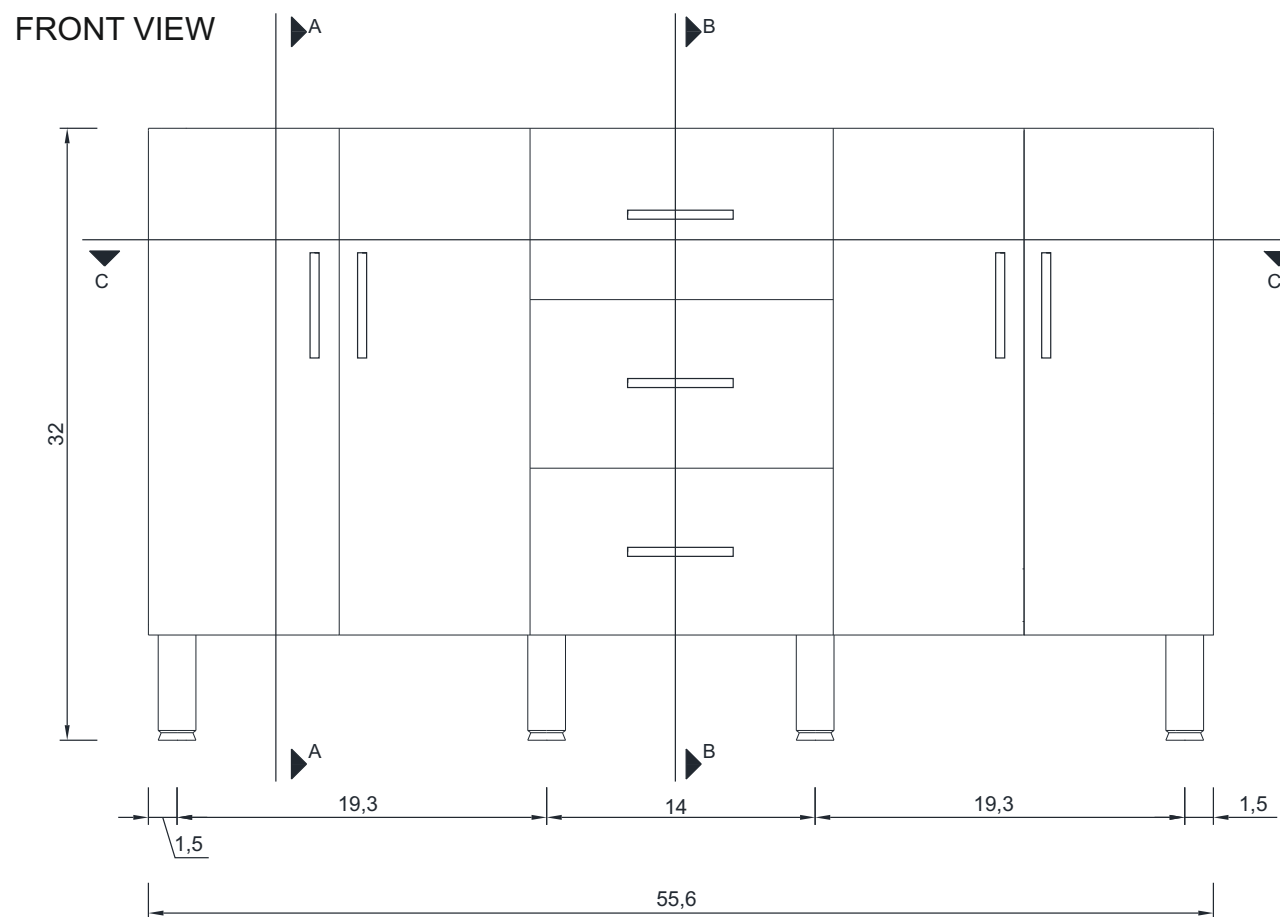

RIPLEY COLLECTION

Vanity Only

AT-8043

RIPLEY COLLECTION

SIDE VIEW

A - A SECTION

B - B SECTION

Vanity Only

AT-8043

RIPLEY COLLECTION

C - C SECTION

Vanity Only

AT-8043

56"

RIPLEY COLLECTION

FRONT VIEW

Vanity With Top

AT-8043-D

ALYA
Bath

RIPLEY COLLECTION

SIDE VIEW

Vanity With Top

AT-8043-D

RIPLEY COLLECTION

TOP VIEW

Vanity With Top

AT-8043-D