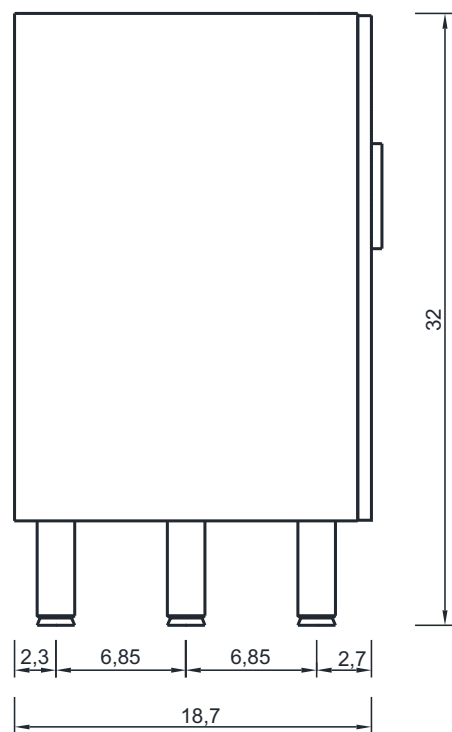

RIPLEY COLLECTION

Vanity Only

AT-8043

RIPLEY COLLECTION

SIDE VIEW

A - A SECTION

B - B SECTION

Vanity Only

AT-8043

RIPLEY COLLECTION

C - C SECTION

Vanity Only

AT-8043

56"

RIPLEY COLLECTION

FRONT VIEW

Vanity With Top

AT-8043-D

ALYA
Bath

RIPLEY COLLECTION

SIDE VIEW

Vanity With Top

AT-8043-D

RIPLEY COLLECTION

TOP VIEW

Vanity With Top

AT-8043-D