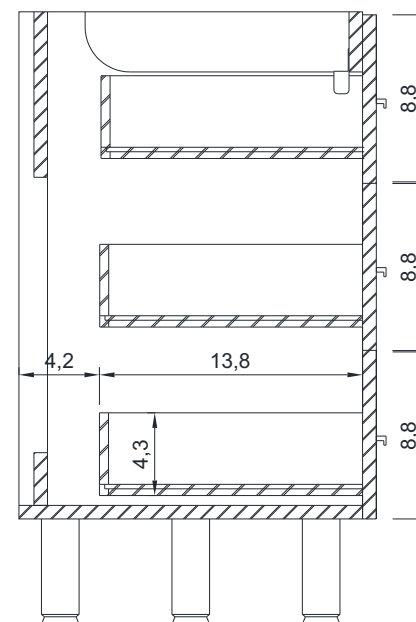

RIPLEY COLLECTION

Vanity Only

AT-8043

RIPLEY COLLECTION

SIDE VIEW

A - A SECTION

B - B SECTION

Vanity Only

AT-8043

RIPLEY COLLECTION

C - C SECTION

Vanity Only

AT-8043

56"

RIPLEY COLLECTION

FRONT VIEW

Vanity With Top

AT-8043-D

ALYA
Bath

RIPLEY COLLECTION

SIDE VIEW

Vanity With Top

AT-8043-D

RIPLEY COLLECTION

TOP VIEW

Vanity With Top

AT-8043-D