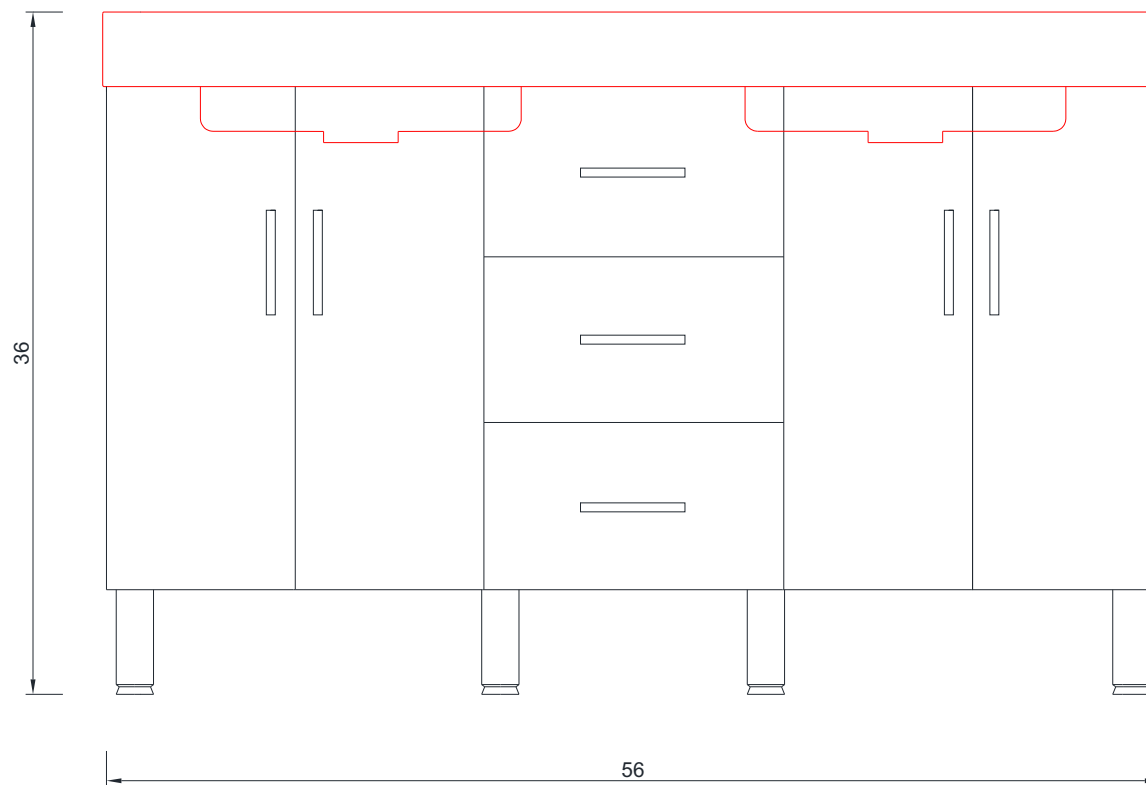

RIPLEY COLLECTION

Vanity Only

AT-8043

RIPLEY COLLECTION

SIDE VIEW

A - A SECTION

B - B SECTION

Vanity Only

AT-8043

RIPLEY COLLECTION

C - C SECTION

Vanity Only

AT-8043

56"

RIPLEY COLLECTION

FRONT VIEW

Vanity With Top

AT-8043-D

ALYA
Bath

RIPLEY COLLECTION

SIDE VIEW

Vanity With Top

AT-8043-D

RIPLEY COLLECTION

TOP VIEW

Vanity With Top

AT-8043-D