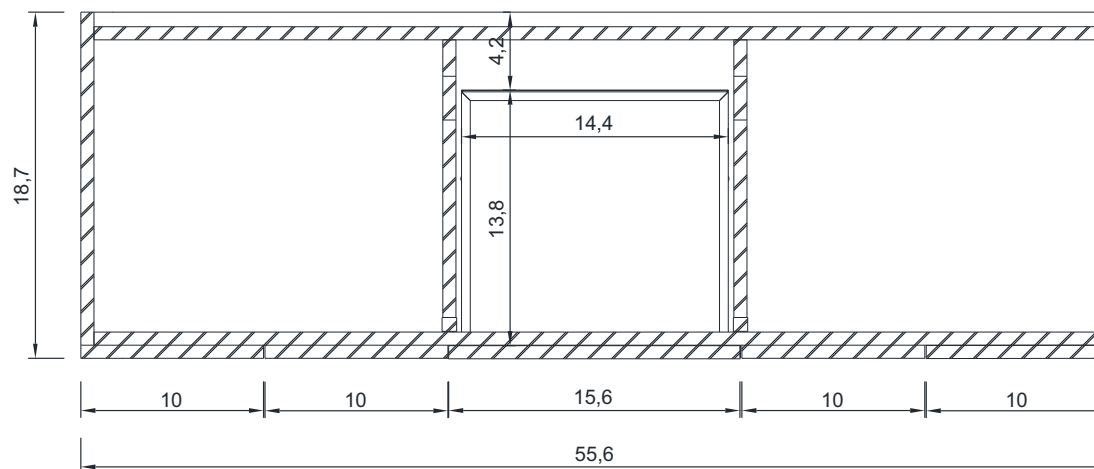

RIPLEY COLLECTION

Vanity Only

AT-8043

RIPLEY COLLECTION

SIDE VIEW

A - A SECTION

B - B SECTION

Vanity Only

AT-8043

RIPLEY COLLECTION

C - C SECTION

Vanity Only

AT-8043

56"

RIPLEY COLLECTION

FRONT VIEW

Vanity With Top

AT-8043-D

ALYA
Bath

RIPLEY COLLECTION

SIDE VIEW

Vanity With Top

AT-8043-D

RIPLEY COLLECTION

TOP VIEW

Vanity With Top

AT-8043-D