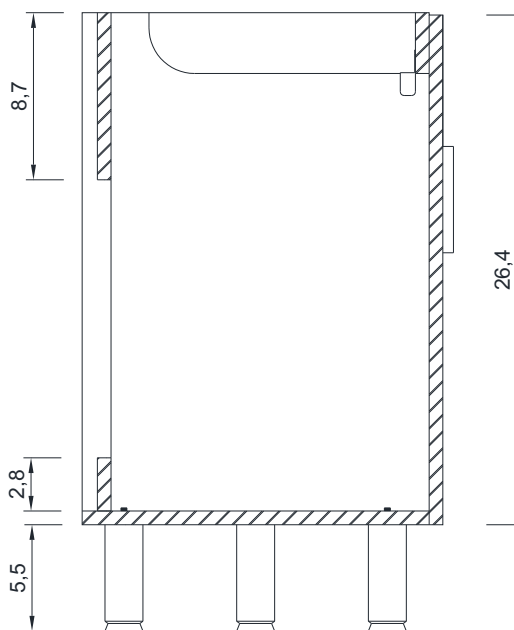

RIPLEY COLLECTION

Vanity Only

AT-8043

RIPLEY COLLECTION

SIDE VIEW

A - A SECTION

B - B SECTION

Vanity Only

AT-8043

RIPLEY COLLECTION

C - C SECTION

Vanity Only

AT-8043

56"

RIPLEY COLLECTION

FRONT VIEW

Vanity With Top

AT-8043-D

ALYA
Bath

RIPLEY COLLECTION

SIDE VIEW

Vanity With Top

AT-8043-D

RIPLEY COLLECTION

TOP VIEW

Vanity With Top

AT-8043-D