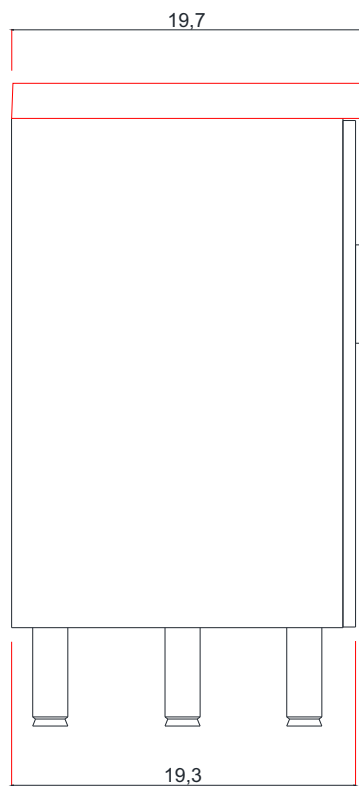

60"

RIPLEY COLLECTION

FRONT VIEW

AT-8043-60

RIPLEY COLLECTION

FRONT VIEW

Vanity With Top

AT-8043-60

RIPLEY COLLECTION

C-C KESİTİ

Vanity Base

AT-8043-60

RIPLEY COLLECTION

SIDE VIEW

Vanity With Top

A - A SECTION

A-A KESİTİ

Vanity Base

B - B SECTION

B-B KESİTİ

Vanity Base

AT-8043-60

RIPLEY COLLECTION

TOP VIEW