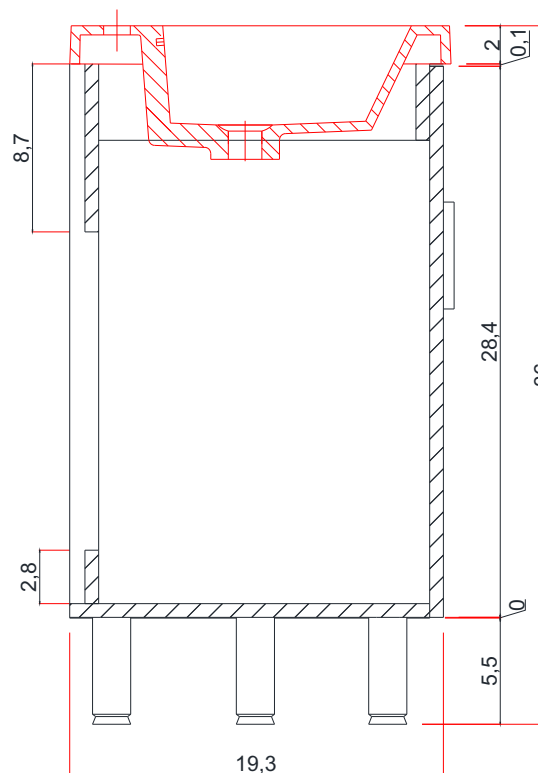

60"

RIPLEY COLLECTION

FRONT VIEW

AT-8043-60

RIPLEY COLLECTION

FRONT VIEW

Vanity With Top

AT-8043-60

RIPLEY COLLECTION

C-C KESİTİ

Vanity Base

AT-8043-60

RIPLEY COLLECTION

SIDE VIEW

Vanity With Top

A - A SECTION

A-A KESİTİ

Vanity Base

B - B SECTION

B-B KESİTİ

Vanity Base

AT-8043-60

RIPLEY COLLECTION

TOP VIEW