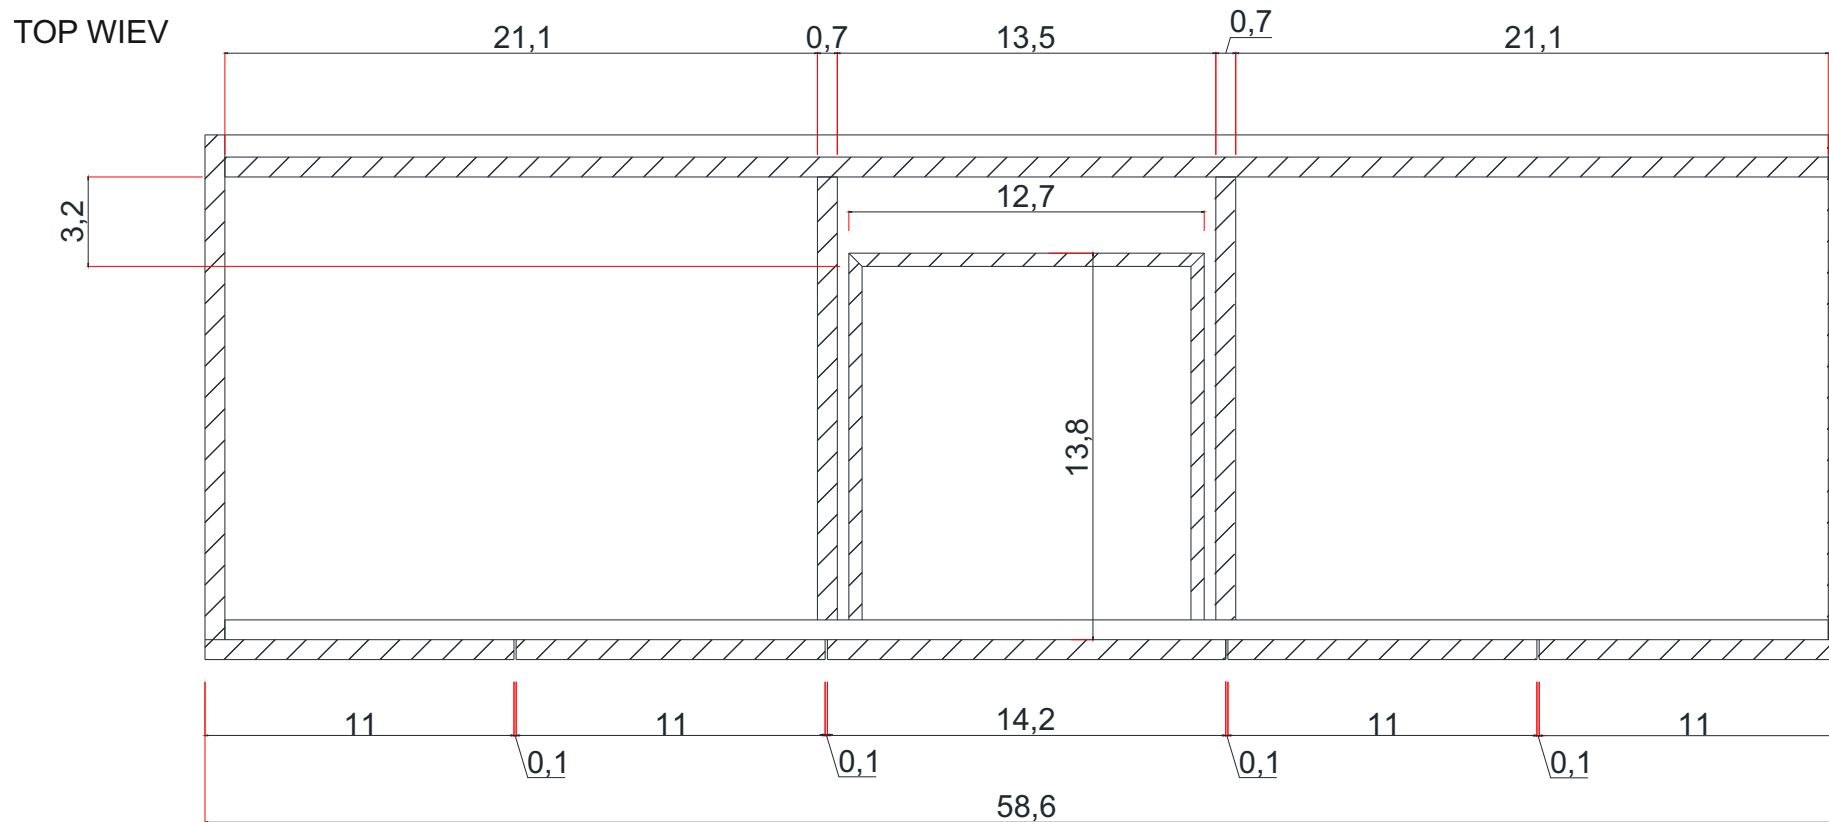

60"

RIPLEY COLLECTION

FRONT VIEW

AT-8043-60

RIPLEY COLLECTION

FRONT VIEW

Vanity With Top

AT-8043-60

RIPLEY COLLECTION

C-C KESİTİ

Vanity Base

AT-8043-60

RIPLEY COLLECTION

SIDE VIEW

Vanity With Top

A - A SECTION

A-A KESİTİ

Vanity Base

B - B SECTION

B-B KESİTİ

Vanity Base

AT-8043-60

RIPLEY COLLECTION

TOP VIEW

Vanity Top With Sink

AT-8043-60