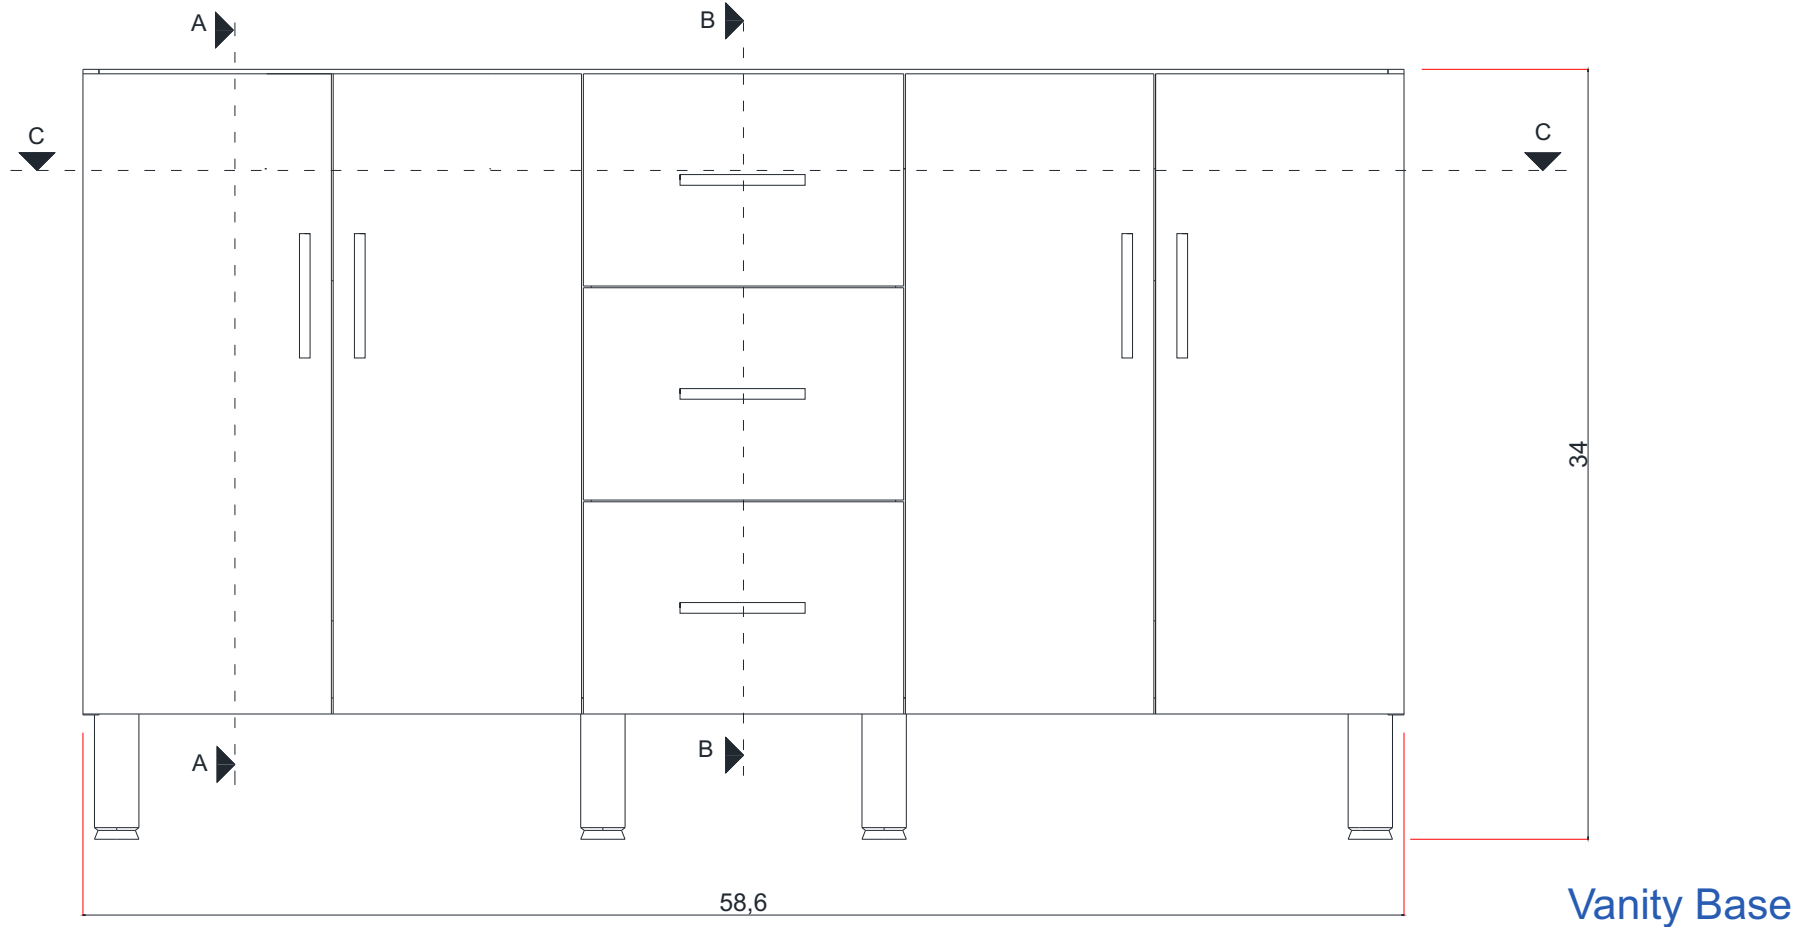

60"

RIPLEY COLLECTION

FRONT VIEW

AT-8043-60

RIPLEY COLLECTION

FRONT VIEW

Vanity With Top

AT-8043-60

RIPLEY COLLECTION

C-C KESİTİ

Vanity Base

AT-8043-60

RIPLEY COLLECTION

SIDE VIEW

Vanity With Top

A - A SECTION

A-A KESİTİ

Vanity Base

B - B SECTION

B-B KESİTİ

Vanity Base

AT-8043-60

RIPLEY COLLECTION

TOP VIEW

Vanity Top With Sink

AT-8043-60