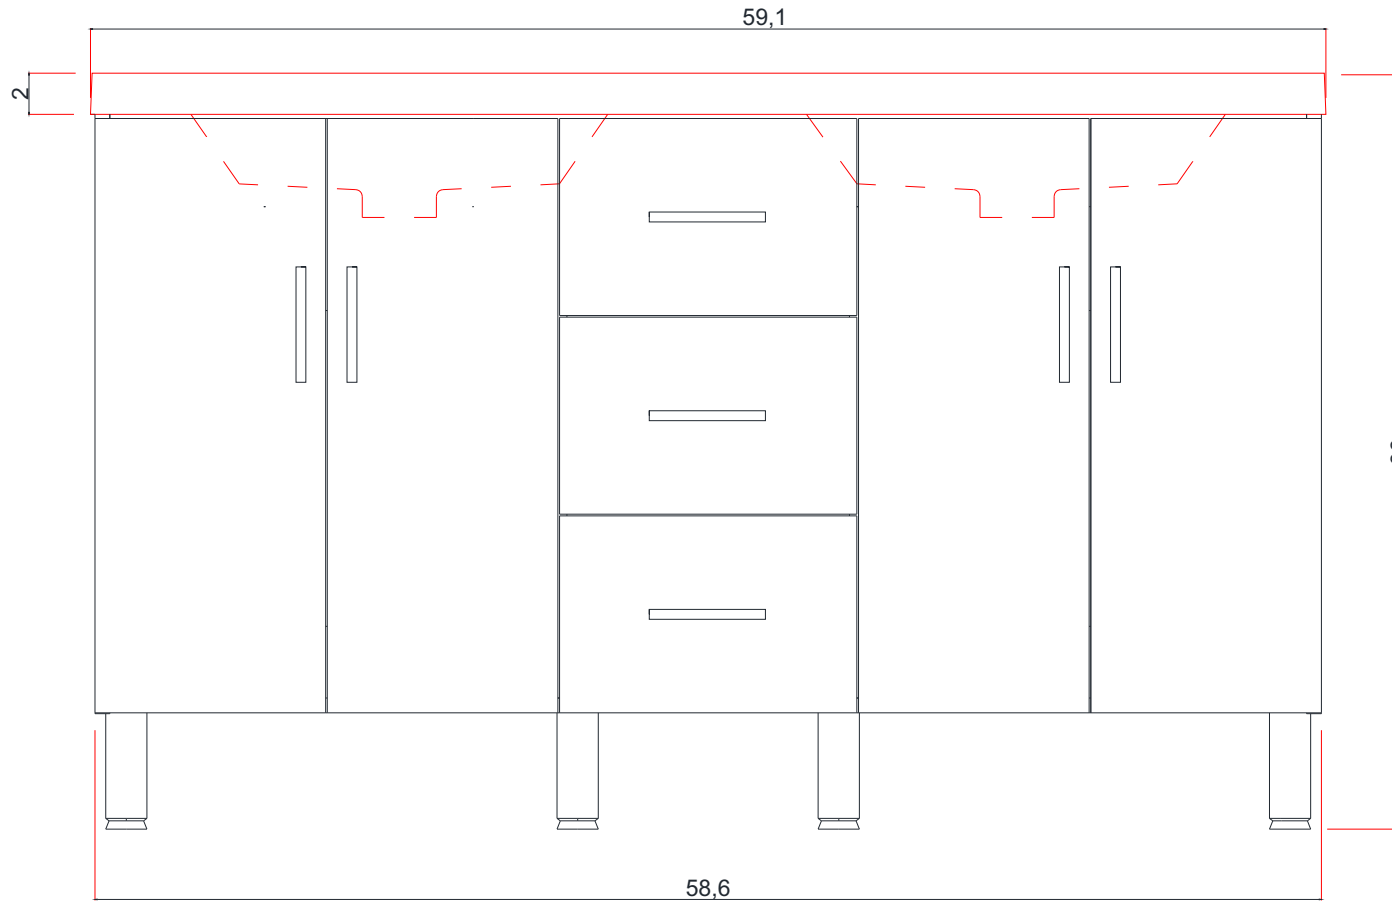

60"

RIPLEY COLLECTION

FRONT VIEW

AT-8043-60

RIPLEY COLLECTION

FRONT VIEW

Vanity With Top

AT-8043-60

RIPLEY COLLECTION

C-C KESİTİ

Vanity Base

AT-8043-60

RIPLEY COLLECTION

SIDE VIEW

Vanity With Top

A - A SECTION

A-A KESİTİ

Vanity Base

B - B SECTION

B-B KESİTİ

Vanity Base

AT-8043-60

RIPLEY COLLECTION

TOP VIEW

Vanity Top With Sink

AT-8043-60