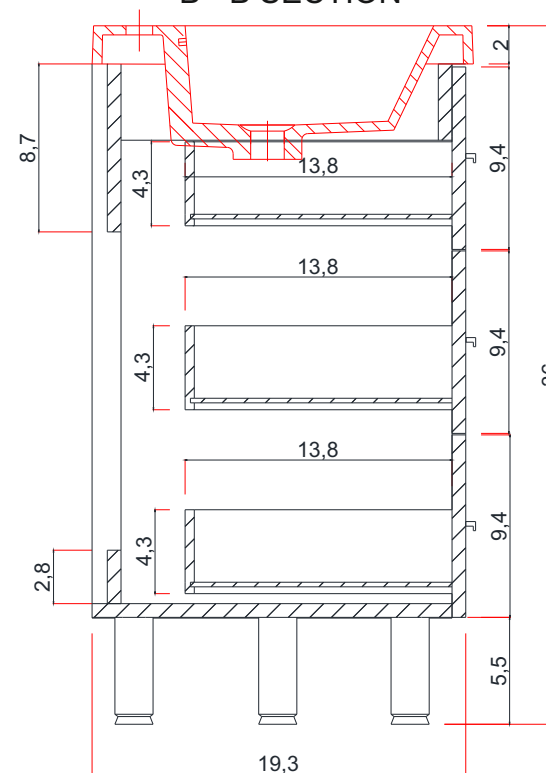

60"

RIPLEY COLLECTION

FRONT VIEW

AT-8043-60

RIPLEY COLLECTION

FRONT VIEW

Vanity With Top

AT-8043-60

RIPLEY COLLECTION

C-C KESİTİ

Vanity Base

AT-8043-60

RIPLEY COLLECTION

SIDE VIEW

Vanity With Top

A - A SECTION

A-A KESİTİ

Vanity Base

B - B SECTION

B-B KESİTİ

Vanity Base

AT-8043-60

RIPLEY COLLECTION

TOP VIEW