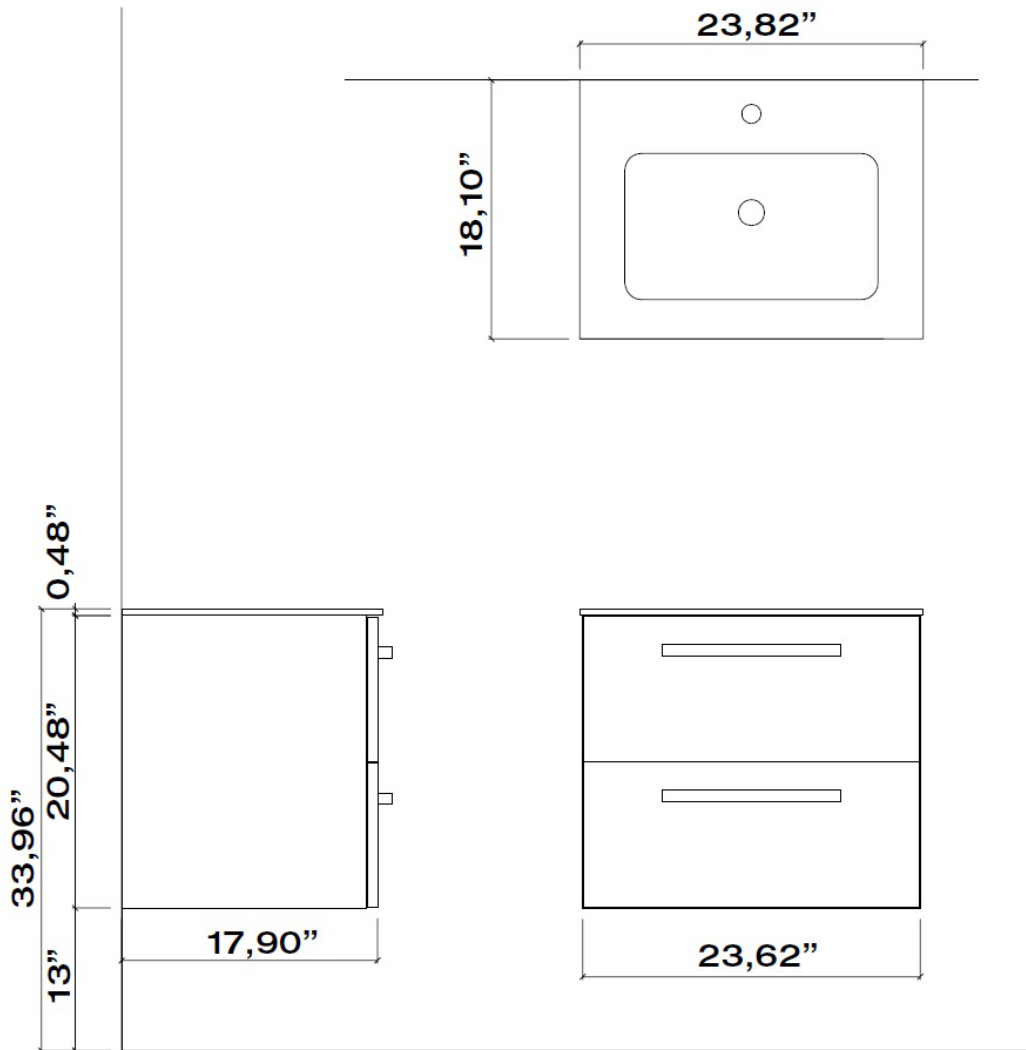

AM24OPT1

Ambra 24" Vanity
23.82" x 18.11" x 20.96"
Includes: L029 (vanity), LV100 (sink)

Bath/Vanities

AM24OPT1

Ambra 24" Vanity

STANDARDS

- Compliant with ASME A112.18.1-B125.1
- Compliant with AB1953
- Compliant with ANSI NSF61 – Annex G
- Certified by CSA International
- Compliant with ANSI A117.1

Finishes

	AM24OPT1B	AM24OPT1W	AM24OPT1R	AM24OPT1G	AM24OPT1T	AM24OPT1S
Black Glossy	X					
White Glossy		X				
Red Glossy			X			
Grey Glossy				X		
Slate Glossy					X	
Sand Glossy						X

Features

	AM24OPT1B	AM24OPT1W	AM24OPT1R	AM24OPT1G	AM24OPT1T	AM24OPT1S
Two (2) Soft Close Drawers	X	X	X	X	X	X
Tekorlux Sink Top With Overflow	X	X	X	X	X	X
Wall Mounted Unit (hardware included)	X	X	X	X	X	X
Legs Available OA-AM-LEGS (sold sep.)	X	X	X	X	X	X
Step-by-Step Installation Instructions	X	X	X	X	X	X
Limited Lifetime Warranty	X	X	X	X	X	X