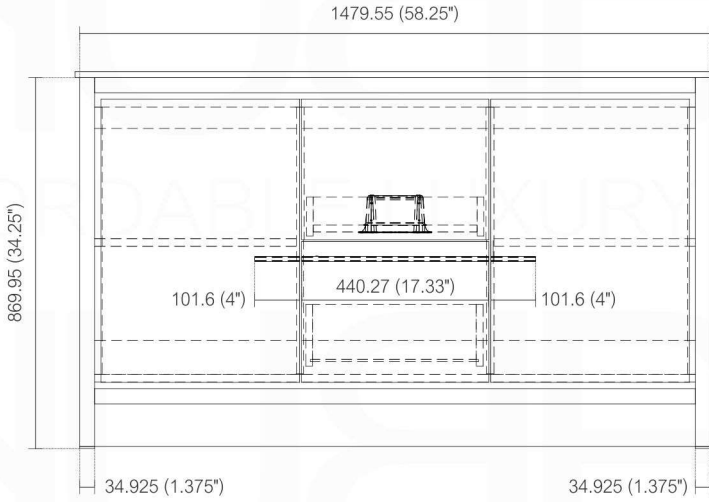

DOLCE AD660S

Countertop: QT60S / Sink: AD66CS

Dimensions:	width	depth	height
inches	59.125"	19.75"	34.875"
mm	1502	502	886

NOTE: DIMENSIONS AND TECHNICAL DETAILS ARE SUBJECT TO CHANGE WITHOUT NOTICE

FRONT ELEVATION

SIDE ELEVATION

TOP ELEVATION