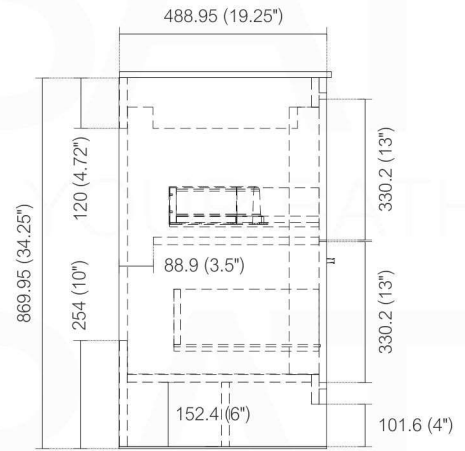

DOLCE AD660S

Countertop: QT60S / Sink: AD66CS

Dimensions:	width	depth	height
inches	59.125"	19.75"	34.875"
mm	1502	502	886

NOTE: DIMENSIONS AND TECHNICAL DETAILS ARE SUBJECT TO CHANGE WITHOUT NOTICE

FRONT ELEVATION

SIDE ELEVATION

TOP ELEVATION