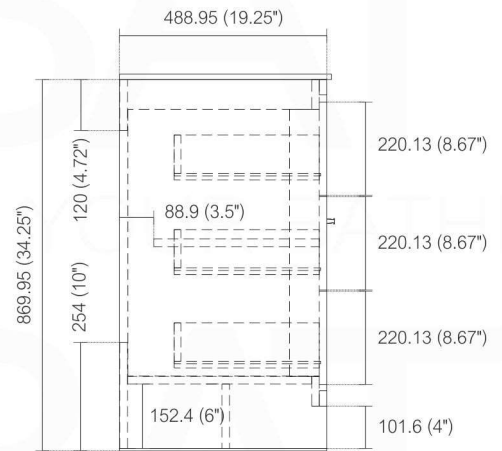

DOLCE AD660D

Countertop: QT60D / Sink: AD66CS

Dimensions:	width	depth	height
inches	59.125"	19.75"	34.875"
mm	1502	502	886

NOTE: DIMENSIONS AND TECHNICAL DETAILS ARE SUBJECT TO CHANGE WITHOUT NOTICE

. FRONT ELEVATION

. SIDE ELEVATION

. TOP ELEVATION