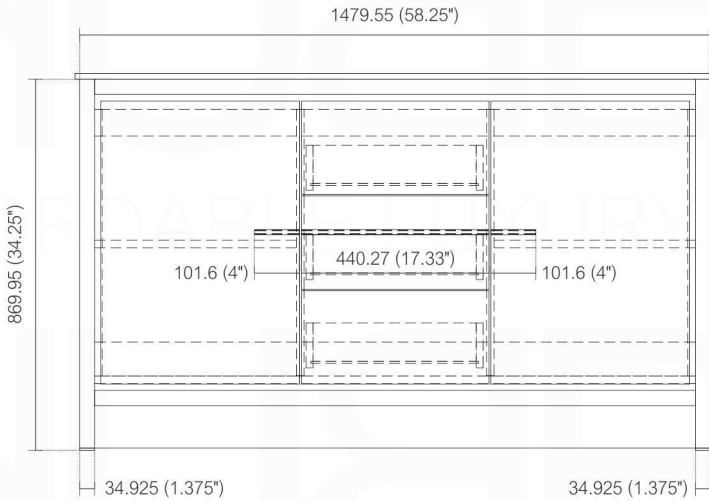

DOLCE AD660D

Countertop: QT60D / Sink: AD66CS

Dimensions:	width	depth	height
inches	59.125"	19.75"	34.875"
mm	1502	502	886

NOTE: DIMENSIONS AND TECHNICAL DETAILS ARE SUBJECT TO CHANGE WITHOUT NOTICE

. FRONT ELEVATION

. SIDE ELEVATION

. TOP ELEVATION