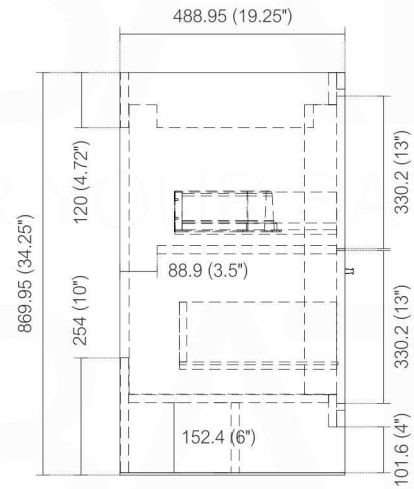

# DOLCE AD648S

Countertop: QT48S / Sink: AD66CS

Dimensions:	width	depth	height
inches	47.25"	19.75"	34.875"
mm	1200	502	886

NOTE: DIMENSIONS AND TECHNICAL DETAILS ARE SUBJECT TO CHANGE WITHOUT NOTICE

FRONT ELEVATION

SIDE ELEVATION

TOP ELEVATION