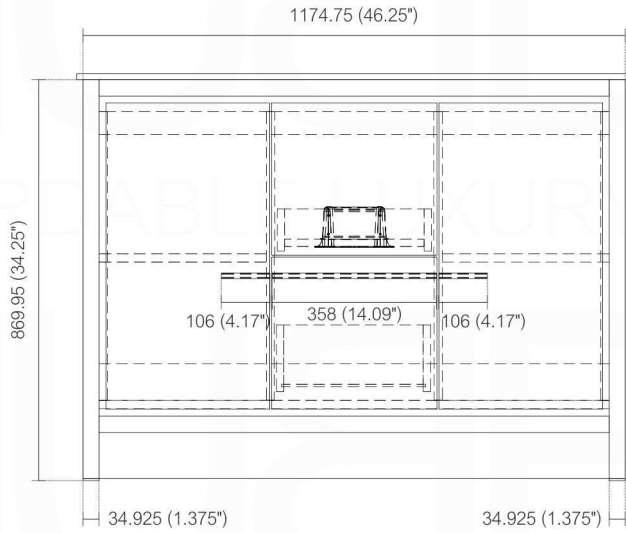

# DOLCE AD648S

Countertop: QT48S / Sink: AD66CS

Dimensions:	width	depth	height
inches	47.25"	19.75"	34.875"
mm	1200	502	886

NOTE: DIMENSIONS AND TECHNICAL DETAILS ARE SUBJECT TO CHANGE WITHOUT NOTICE

FRONT ELEVATION

SIDE ELEVATION

TOP ELEVATION