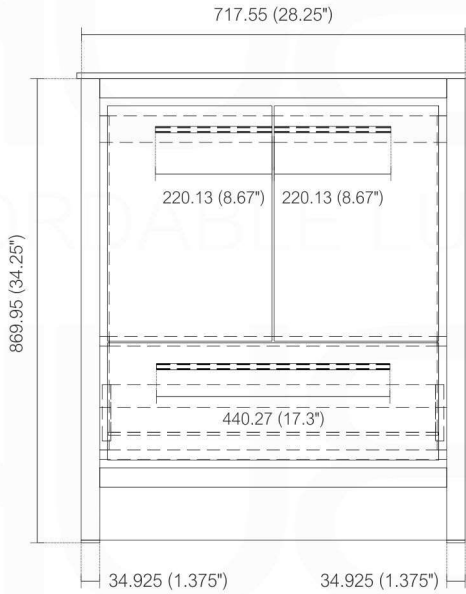

DOLCE AD630

Countertop: QT30 / Sink: AD66CS

Dimensions:	width	depth	height
inches	29.125"	19.75"	34.875"
mm	740	502	886

NOTE: DIMENSIONS AND TECHNICAL DETAILS ARE SUBJECT TO CHANGE WITHOUT NOTICE

FRONT ELEVATION

SIDE ELEVATION

TOP ELEVATION