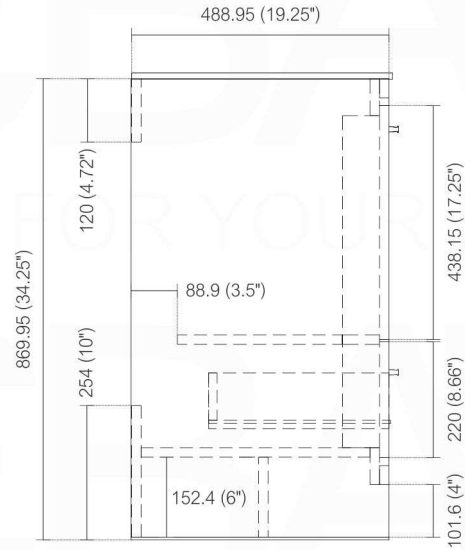

DOLCE AD630

Countertop: QT30 / Sink: AD66CS

Dimensions:	width	depth	height
inches	29.125"	19.75"	34.875"
mm	740	502	886

NOTE: DIMENSIONS AND TECHNICAL DETAILS ARE SUBJECT TO CHANGE WITHOUT NOTICE

FRONT ELEVATION

SIDE ELEVATION

TOP ELEVATION