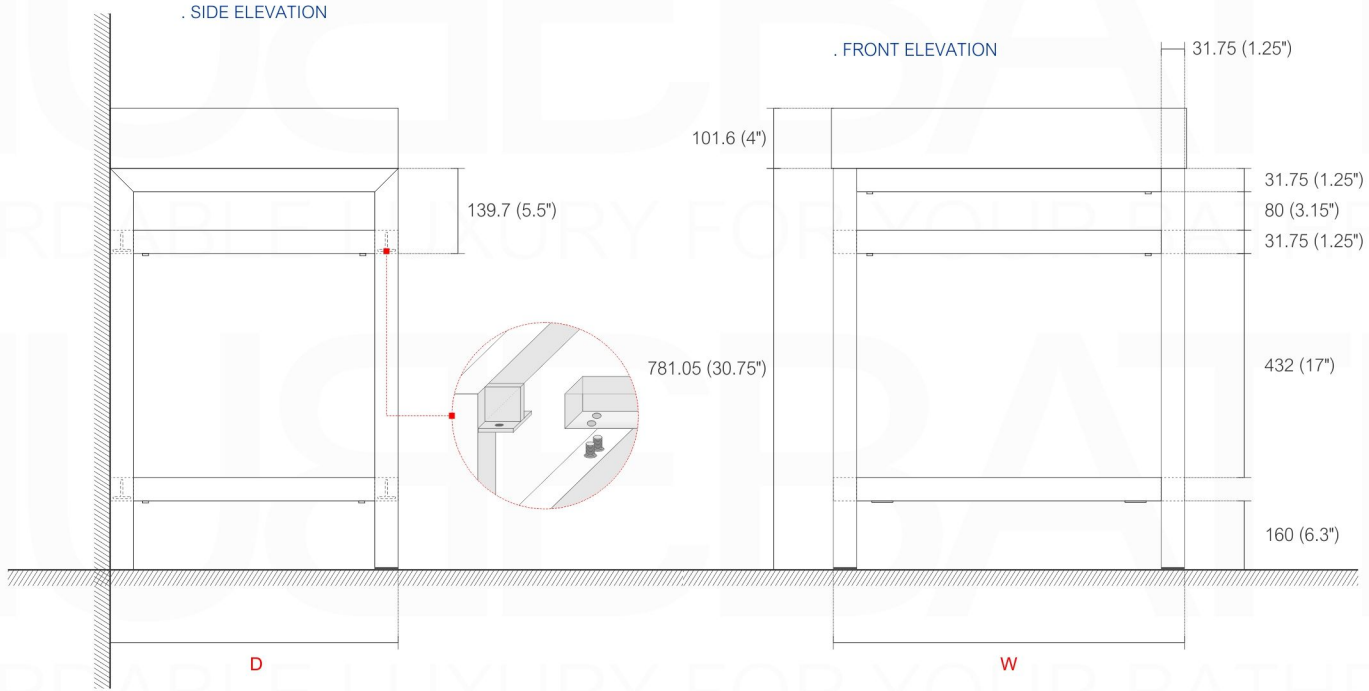

CISCO STAINLESS STEEL VANITY

SKU	Dimensions inches:			Dimensions mm:			Sink
	width	depth	height	width	depth	height	SKU
AC 16	16	16	30.75	406.4	406.4	781.05	BSL16
AC 24	23.5	18.5	30.75	597	469.9	781.05	BSL24
AC 30	29.25	18.5	30.75	743	469.9	781.05	BSL30
AC 36	35.5	18.5	30.75	902	469.9	781.05	BSL36
AC 40	39.25	18.5	30.75	997	469.9	781.05	BSL40
AC 48	47	18.5	30.75	1194	469.9	781.05	BSL48
AC 60S	58.75	18.5	30.75	1492	469.9	781.05	BSL60S
AC 60D	58.75	18.5	30.75	1492	469.9	781.05	BSL60D

NOTE: DIMENSIONS AND TECHNICAL DETAILS ARE SUBJECT TO CHANGE WITHOUT NOTICE