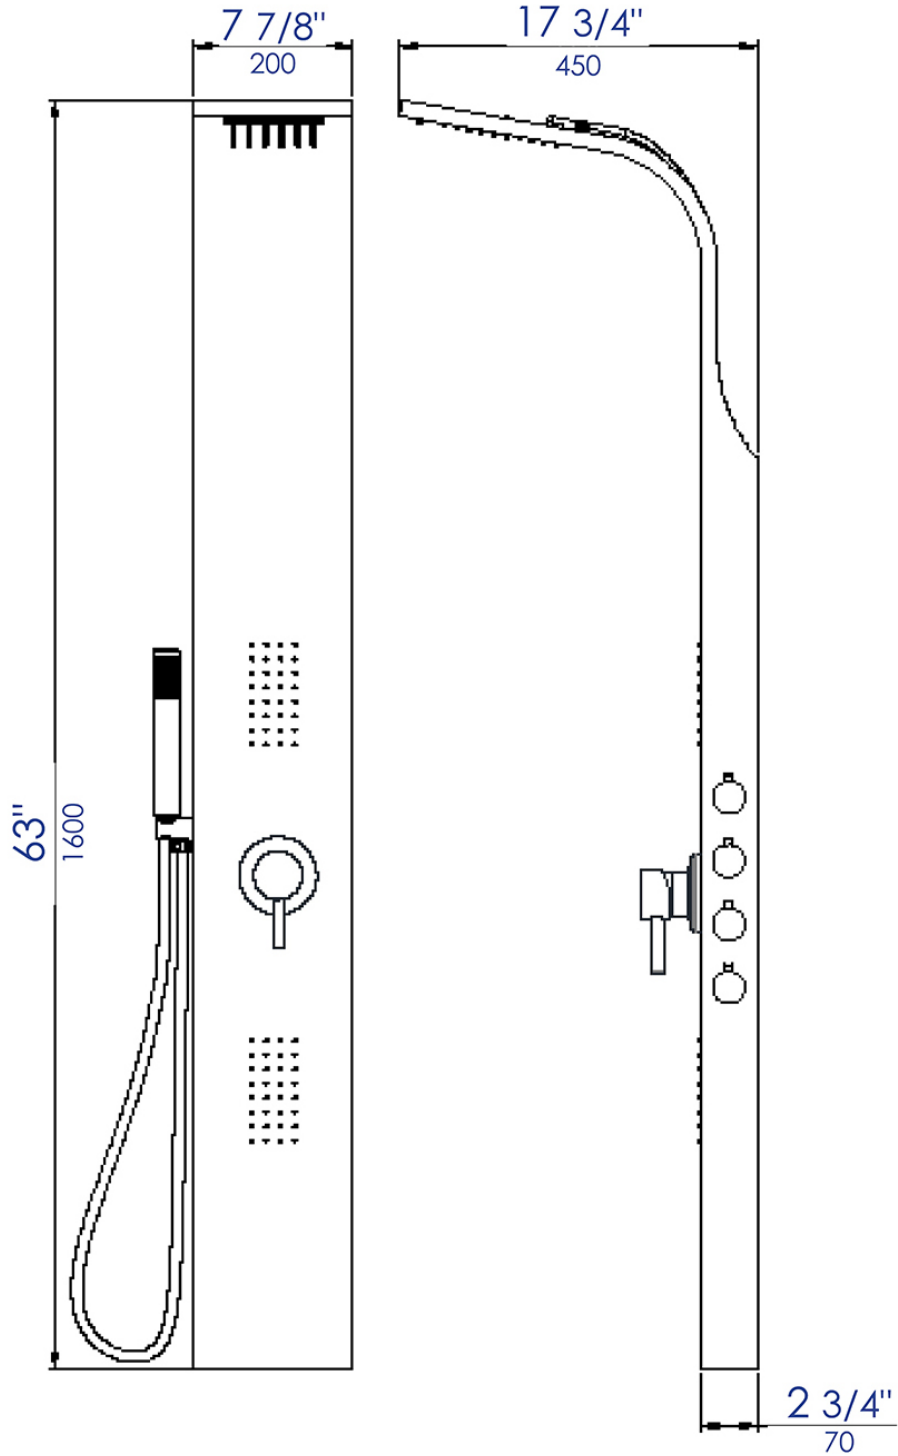

# ABSP30

Modern Stainless Steel Shower Panel with 2 Body Sprays

**Note:** All product dimensions are approximate and should be verified on site prior to installation.  
Visit [www.ALFIbrand.com](http://www.ALFIbrand.com) for more information.