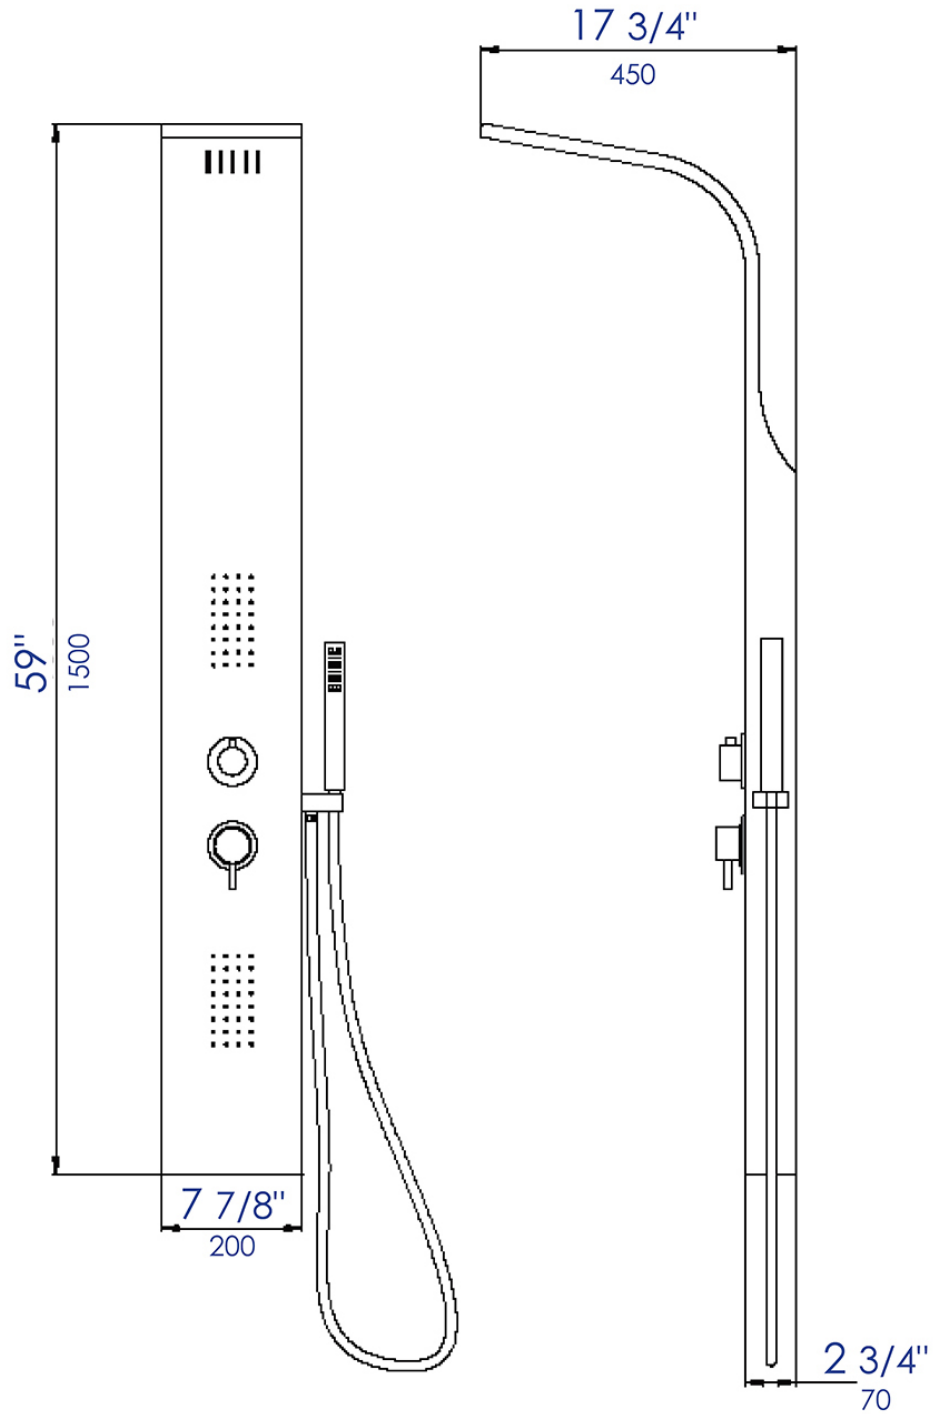

ABSP20

Modern Stainless Steel Shower Panel with 2 Body Sprays

Note: All product dimensions are approximate and should be verified on site prior to installation.
Visit www.ALFIbrand.com for more information.