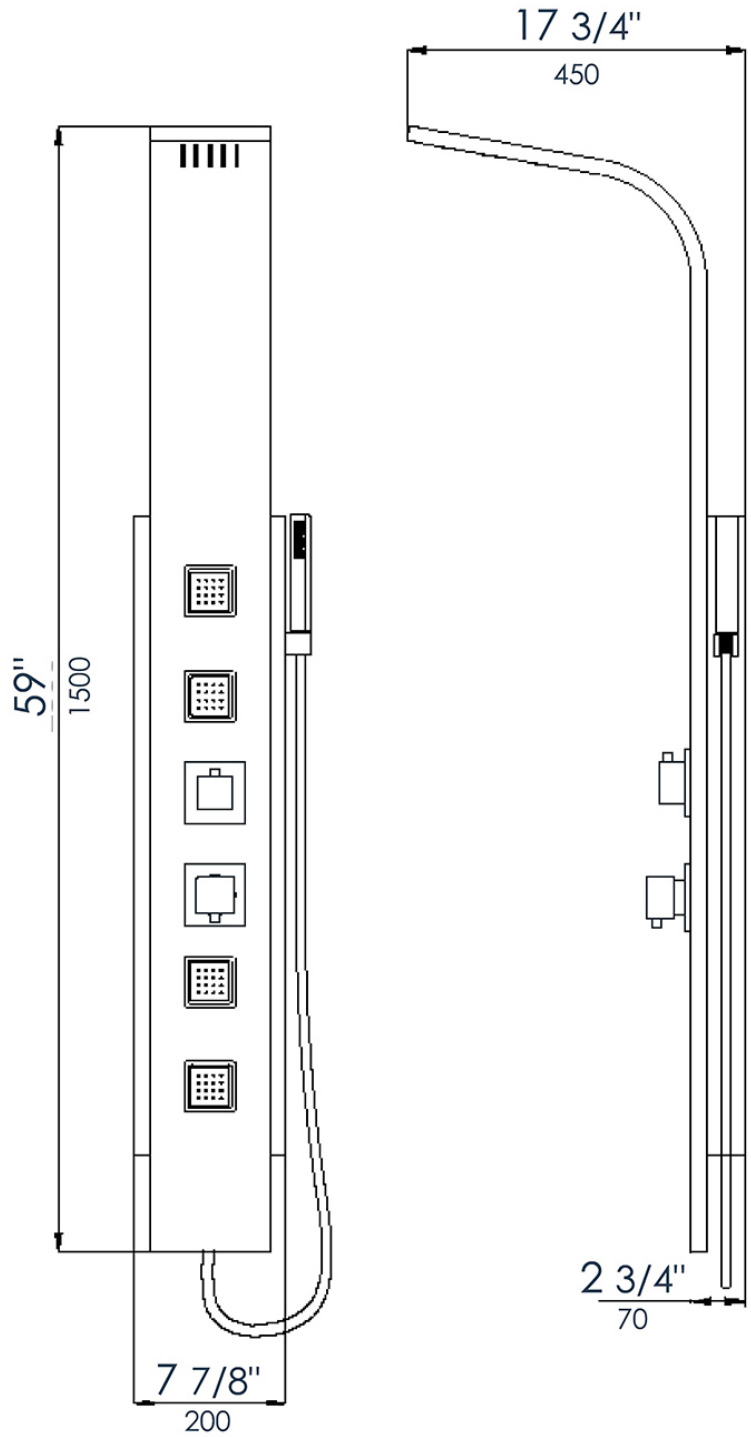

ABSP10

Modern Stainless Steel Shower Panel with 4 Body Sprays

Note: All product dimensions are approximate and should be verified on site prior to installation.
Visit www.ALFIbrand.com for more information.