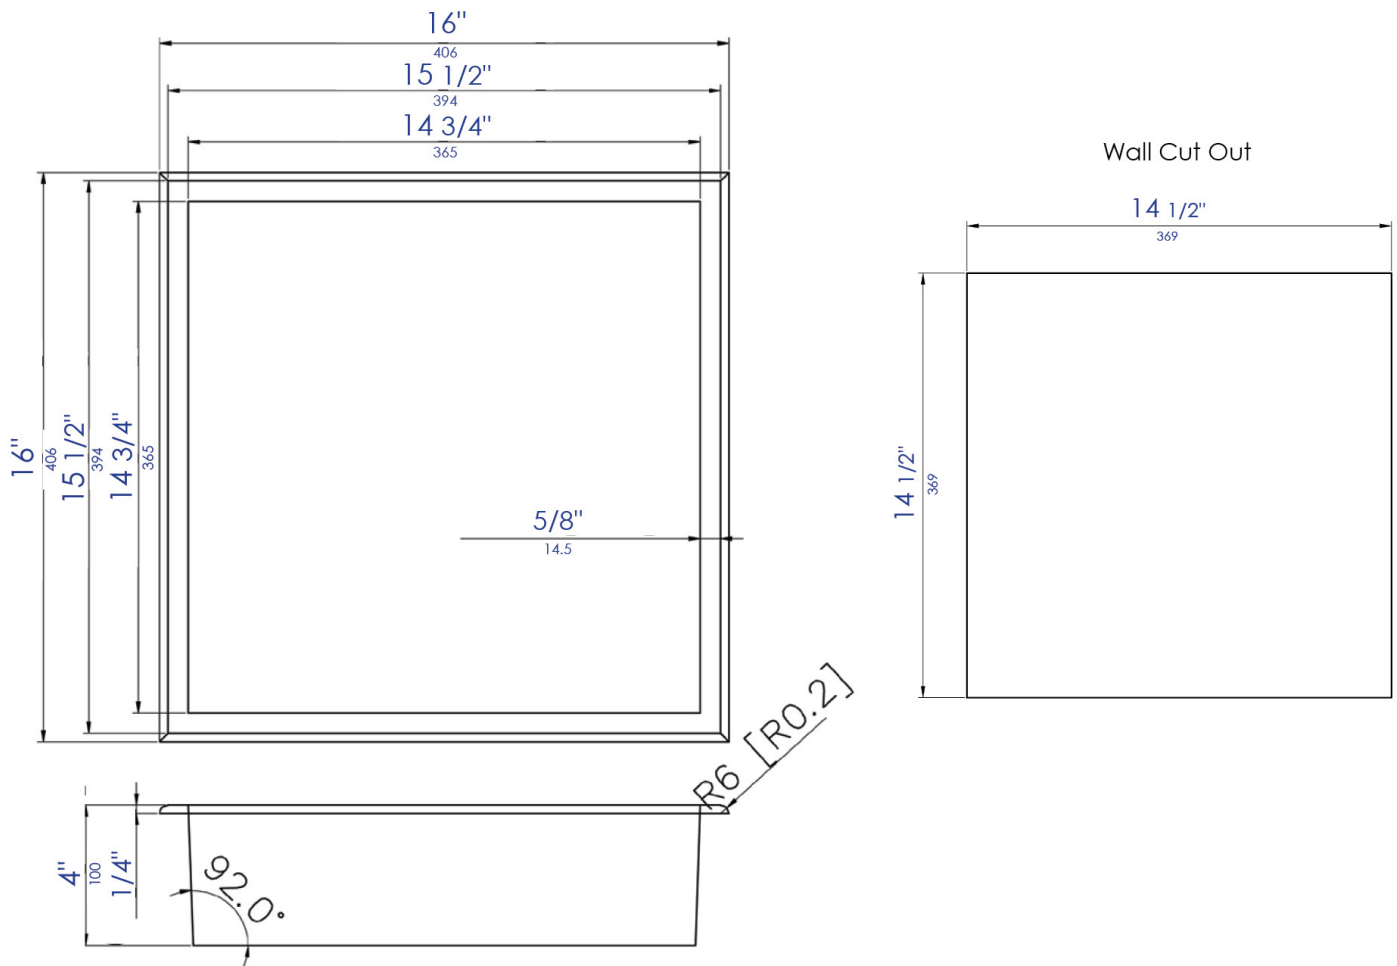

ABN1616

16 x 16 Polished Stainless Steel Square Single Shelf
Bath Shower Niche

Note: All product dimensions are approximate and should be verified on site prior to installation.
Visit www.ALFIbrand.com for more information.