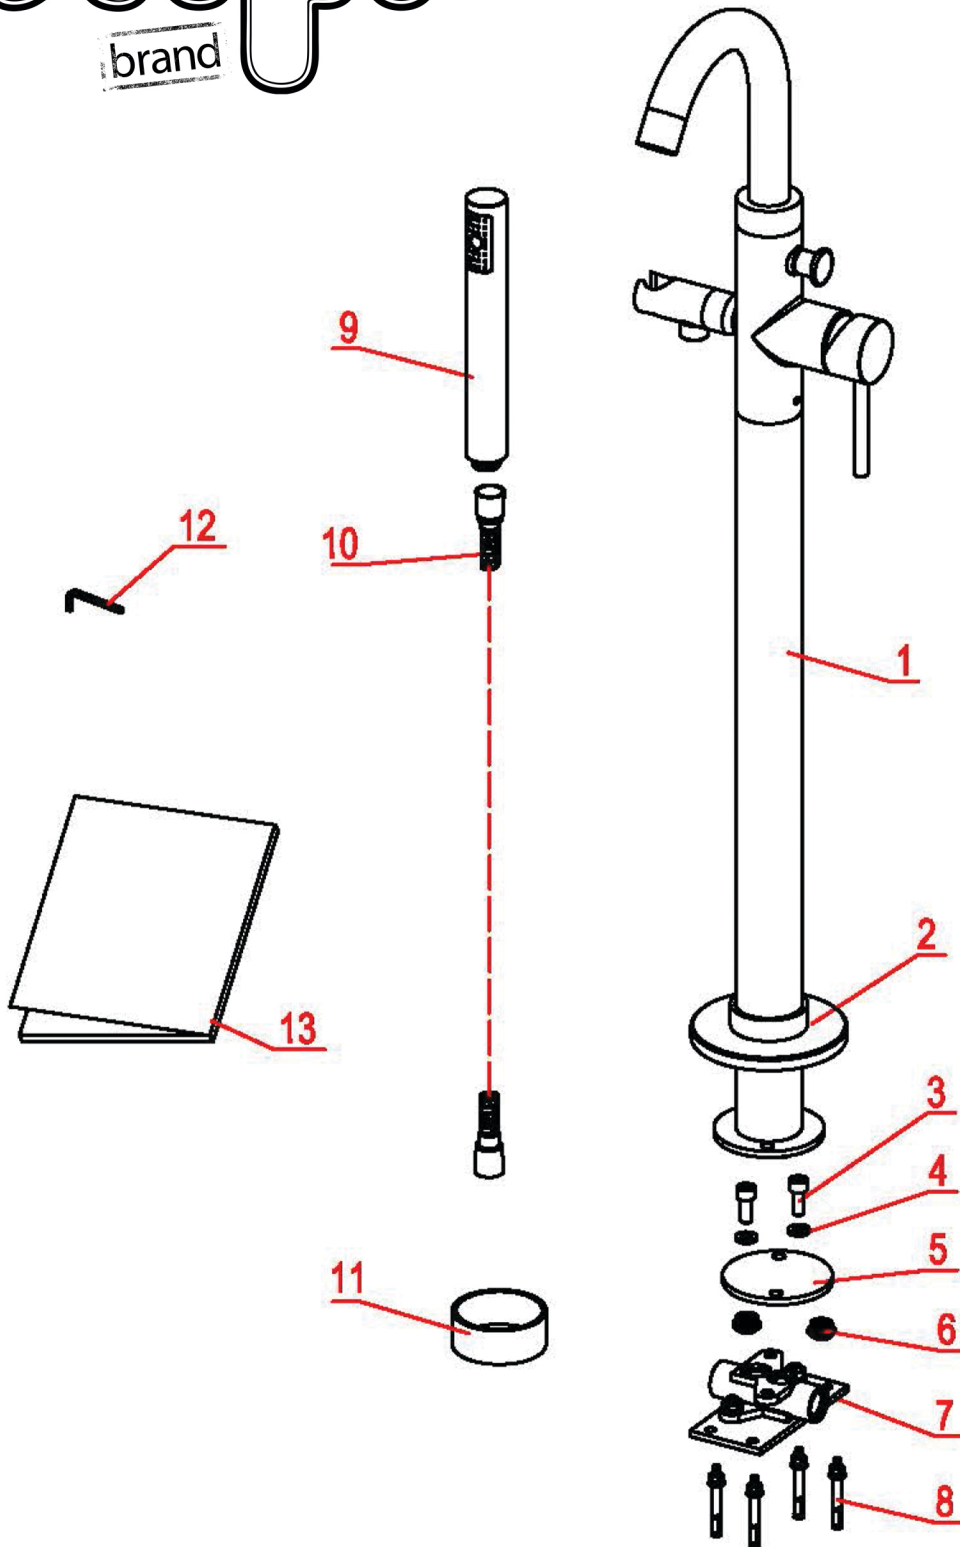

AB2534

The Component List	Qty.
1.Main body	1
2.Decorative cover	1
3.Screw	2
4.Spring gasket	2
5.Protective board	1
6.Rubber plug	2
7.Base	1
8.Expansion plug	4
9.Hand shower	1
10.Shower hose	1
11.Protective ring	1
12.Allen Key	1
13.Manual	1