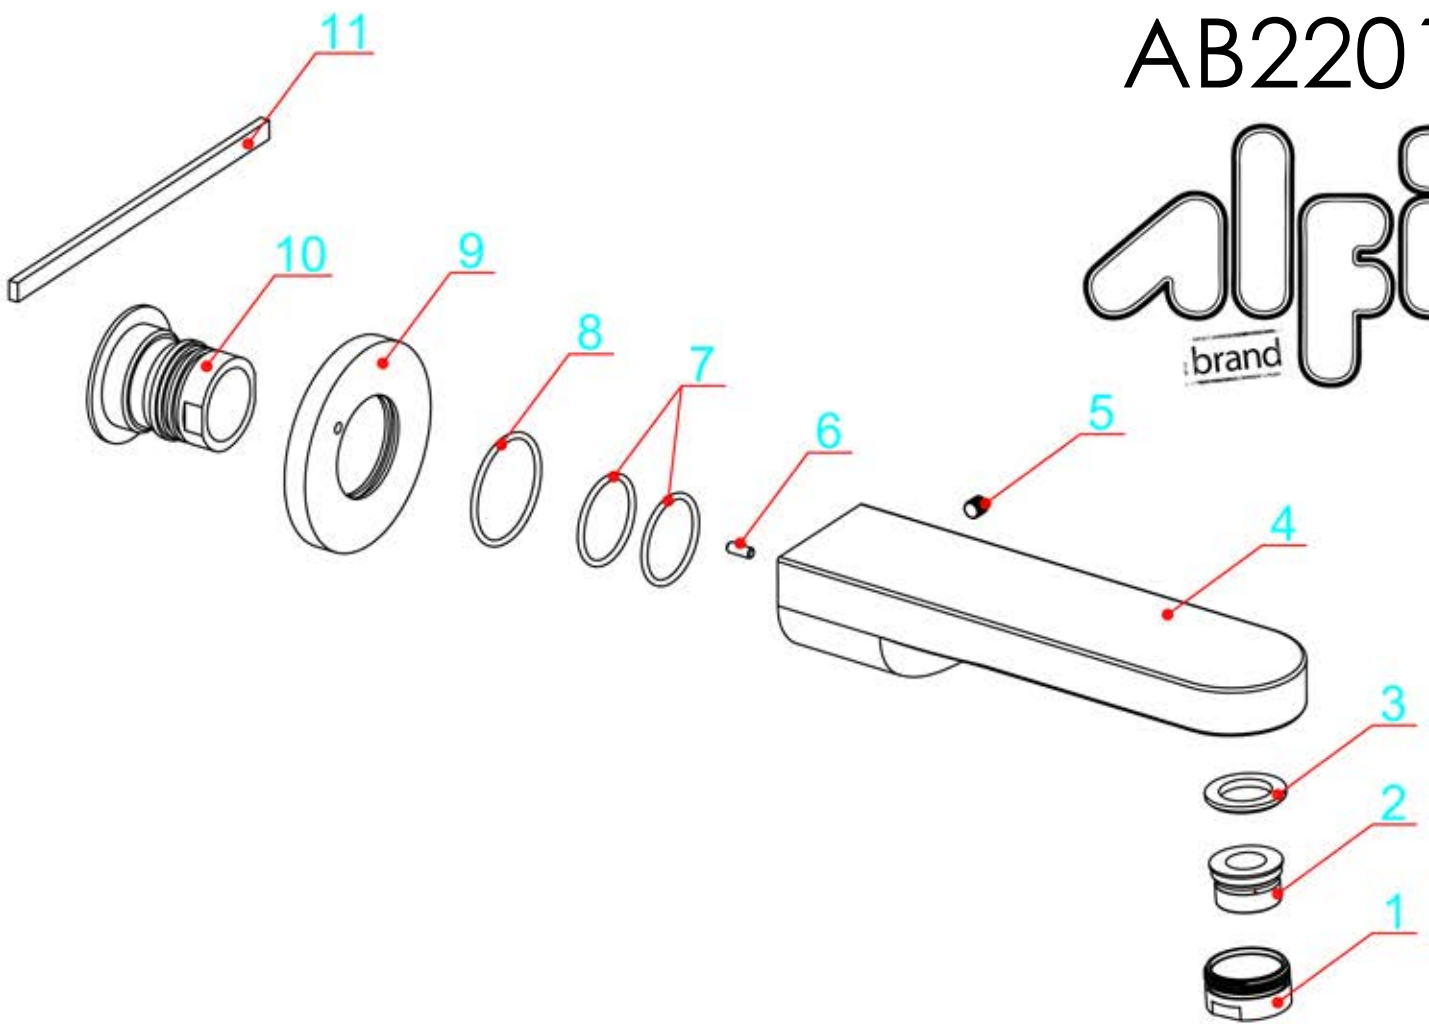

AB2201

11	Sponge sealing strip(6*3)	Sponge	0.16m	70030025530
10	32224 female connector (1/2NPT)	H59	1	40060115652
9	300200222 decorative cover	H59	1	50010098101
8	33.3*1.8 "O" ring	NBR	1	70010003030
7	23.6*1.8 "O" ring	NBR	2	70010008330
6	Ø3*8 dowel	Stainless steel	1	40010060600
5	M5*5 Fixing screw	Stainless steel	1	50060000500
4	300200222 spout	ZCuZn40Pb2	1	30020023601
3	M24*1 washer (NSF)	NBR	1	70020021930
2	3092 insert	Plastic	1	50050003900
1	M24*1 housing	H59	1	50050001701
No.	Description	Material	QTY	Code