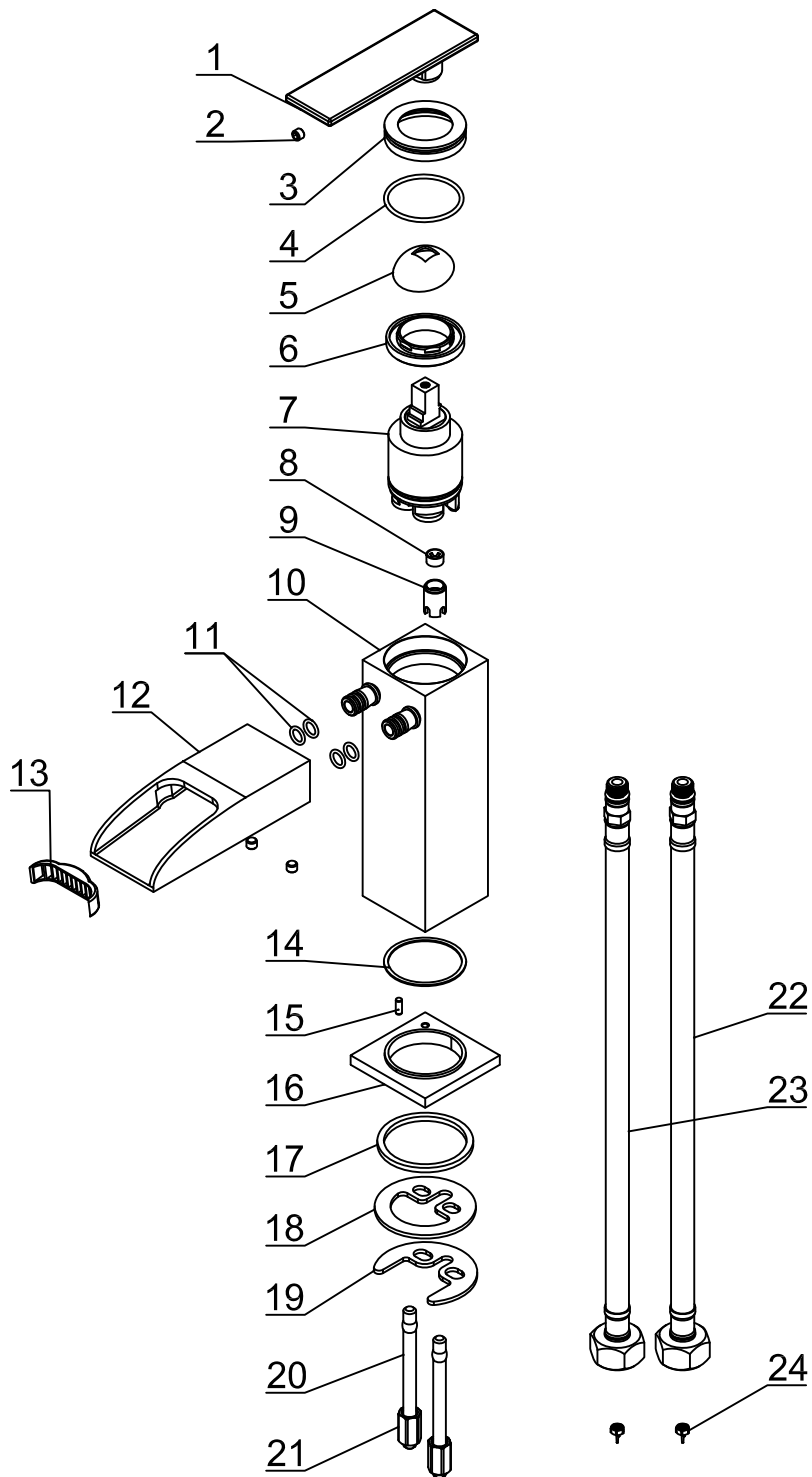

AB1598

24	Inlet pipe filter	POM	2	70030046629
23	$\frac{9}{16}$ steel wire pipe (500)(NSF)(Blue) PEX	Subassembly	1	50042053421
22	$\frac{9}{16}$ steel wire pipe (500)(NSF)(Blue) PEX	Subassembly	1	50042053426
21	1360 nut (M6)	H59	2	50020002601
20	1813 fixing bolt	Stainless steel	2	50020002301
19	1176 two hole gasket	Q235	1	50020013201
18	1360 two-hole washer	Rubber	1	70020002230
17	1050 washer	NBR	1	70020005830
16	1258 base	H59	1	50010056001
15	ϕ 3*8 pin	Stainless steel	1	40010060600
14	1258 washer	NBR	1	70020020730
13	1739 plastic filter	POM	1	50050028131
12	1598 spout	H65	1	30010032801
11	9.5*1.5 O-ring (NSF)	NBR	4	70010024330
10	1598 mainbody	Subassembly	1	40010139301
9	1751 flow restrictor housing	POM	1	50050030252
8	ϕ 8 flow restrictor (grey)	Subassembly	1	50050030331
7	35H cartridge (KE)	Subassembly	1	20060003400
6	400601519-1628 cartridge nut	H59	1	40060151952
5	500101210-1628 cartridge decorative cover	H65	1	50010121001
4	34*1.9 O-ring	NBR	1	70010007530
3	1628 decorative cover	H59	1	50010062001
2	M5*4 fixing screw	Stainless steel	3	50060012000
1	1598 handle	Zinc alloy	1	20010016201
No.	Description	Material	Qty.	Code