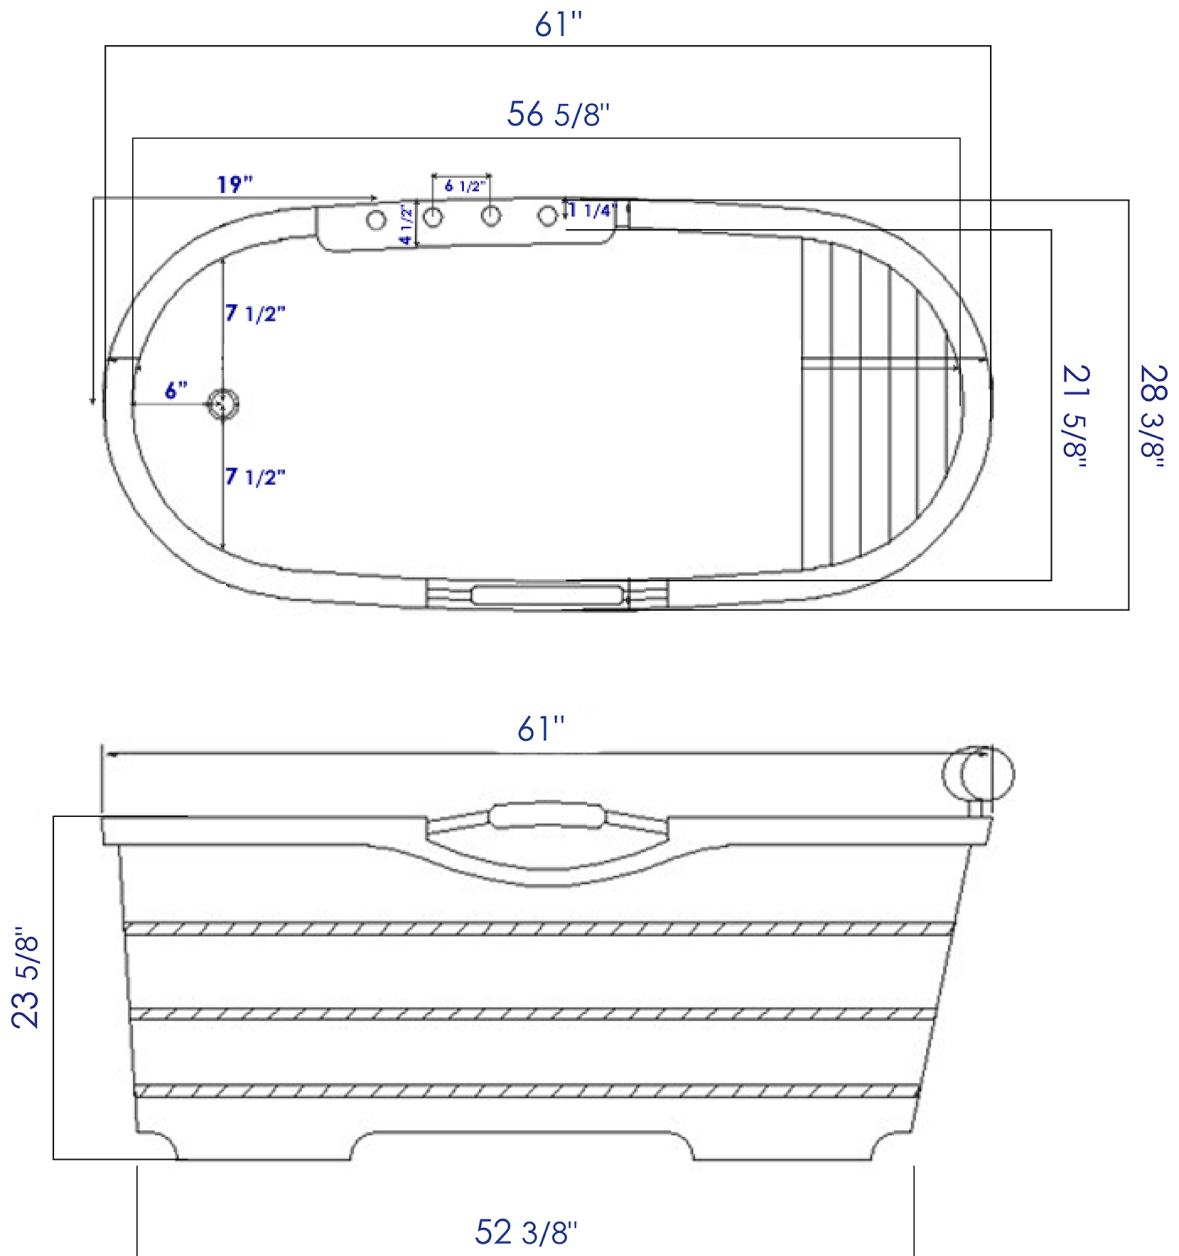

**AB1136**

61" Free Standing Cedar Wooden Bathtub  
with Tub Filler

**Note:** All product dimensions are approximate and should be verified on site prior to installation.  
Visit [www.ALFibrand.com](http://www.ALFibrand.com) for more information.