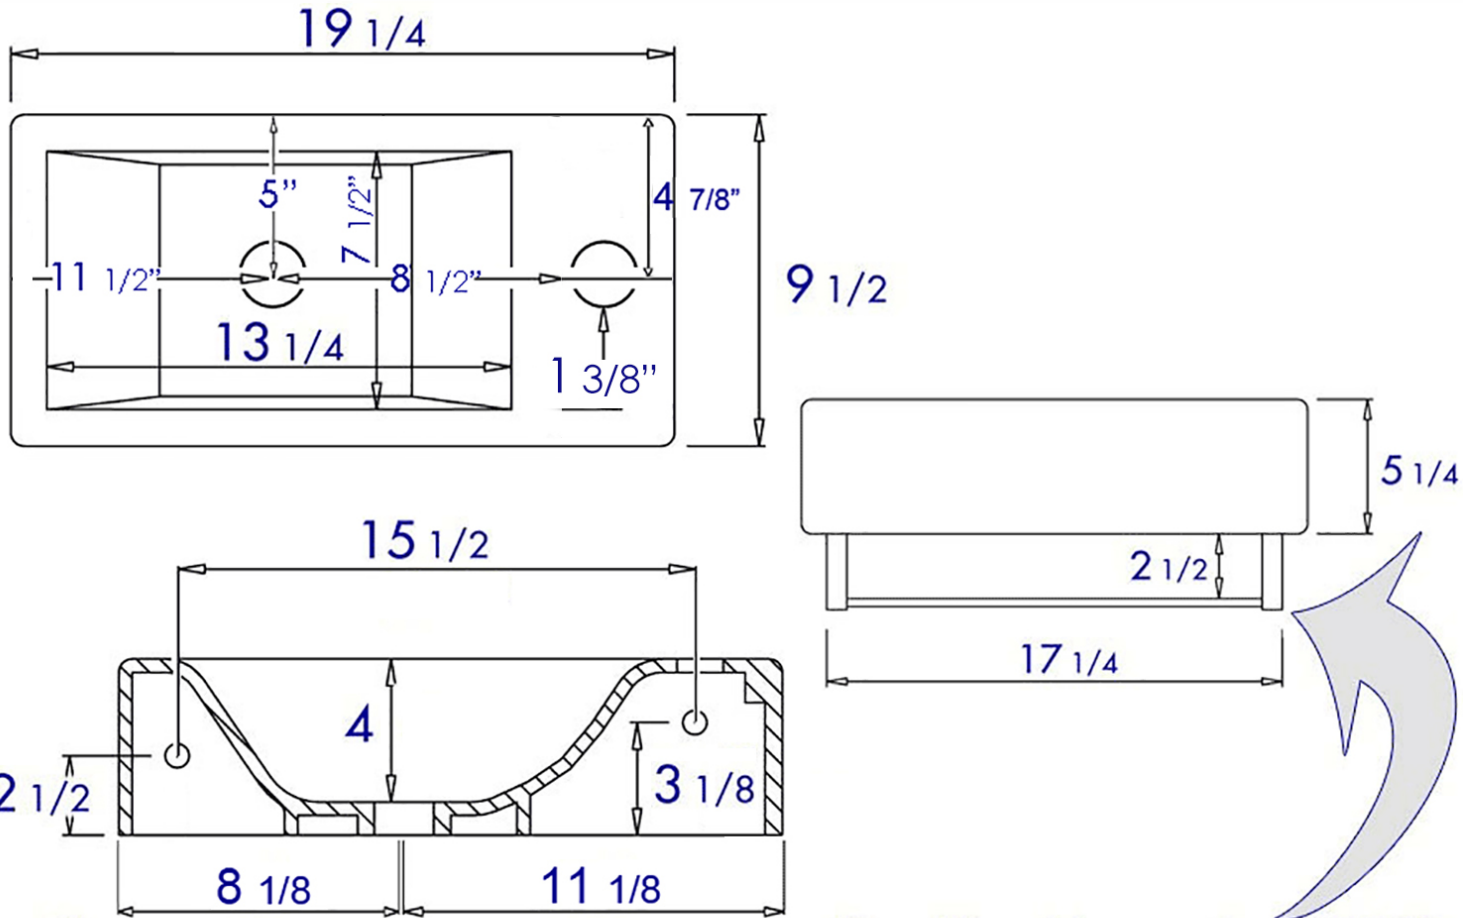

AB108

Small White Modern Rectangular Wall Mounted Ceramic Bathroom Sink Basin

Optional Towel Bar sold separately as AB108TB

Note: All product dimensions are approximate and should be verified on site prior to installation.