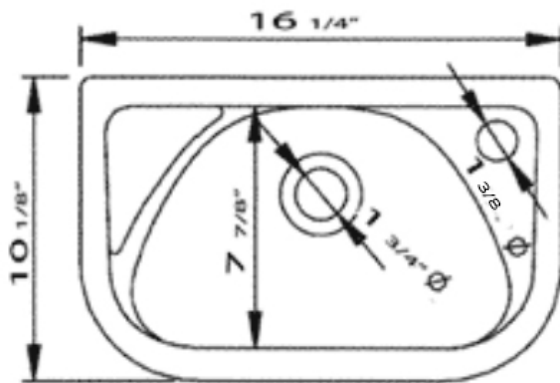

AB102

Small White Wall Mounted Ceramic Bathroom Sink Basin

Note: All product dimensions are approximate and should be verified on site prior to installation.
Visit www.ALFIbrand.com for more information.