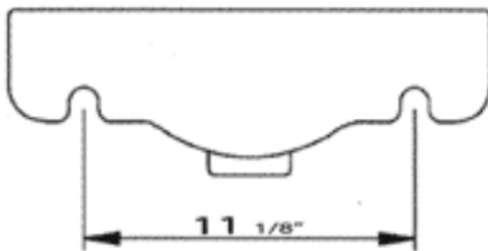

AB102

Small White Wall Mounted Ceramic Bathroom Sink Basin

Note: All product dimensions are approximate and should be verified on site prior to installation.
Visit www.ALFIbrand.com for more information.