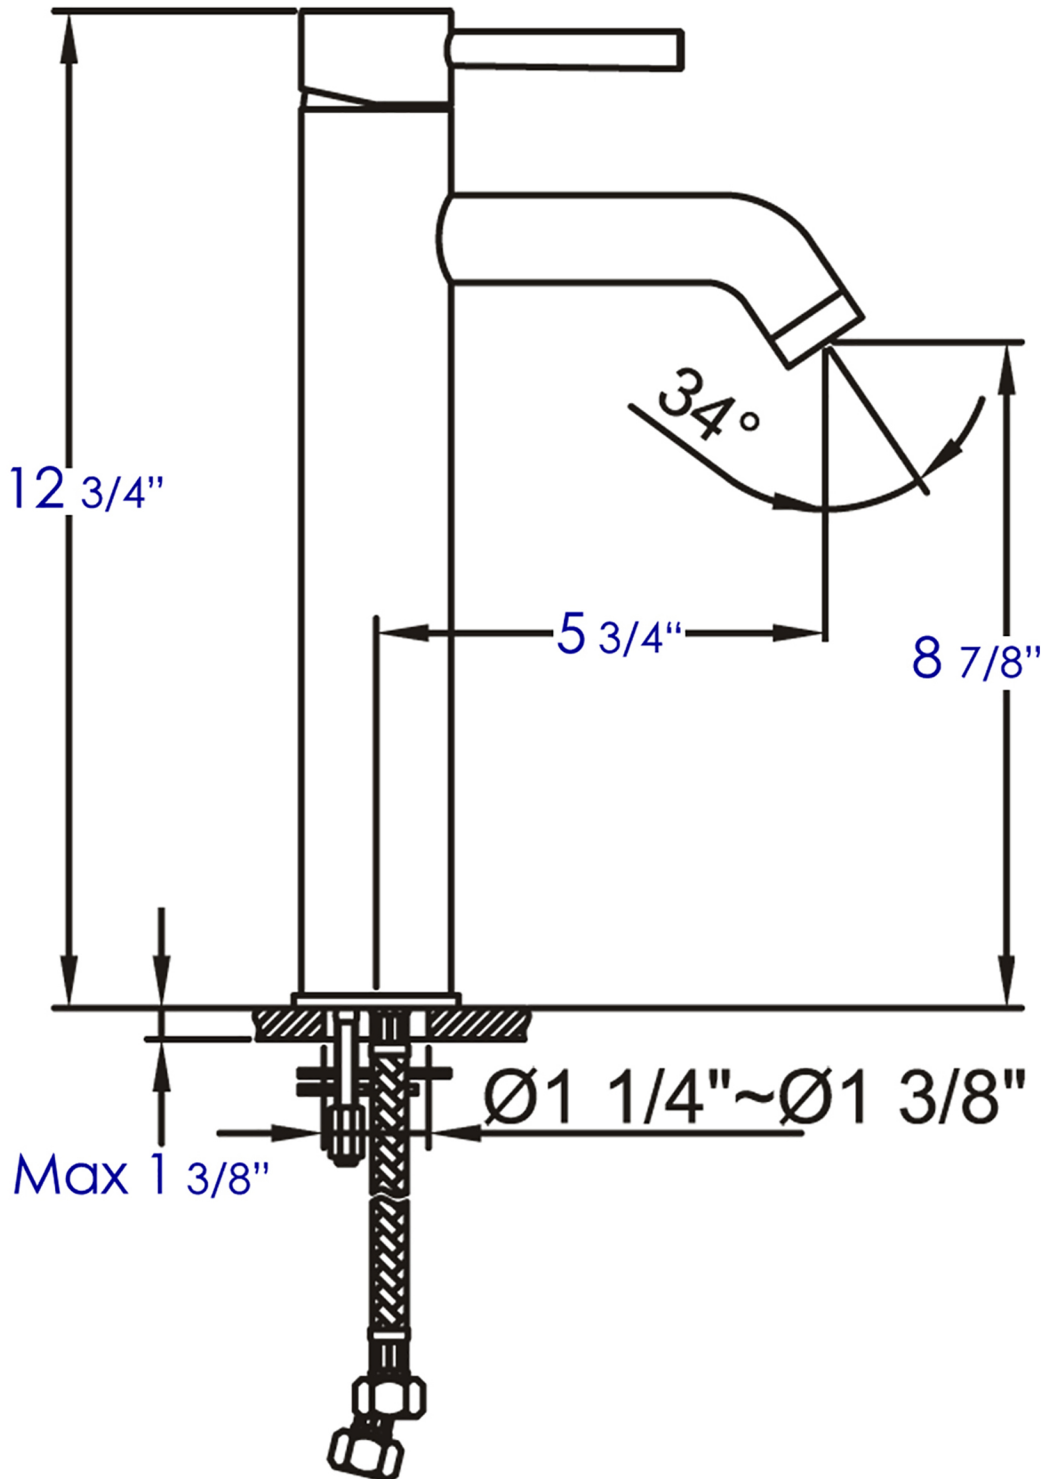

AB1023

Tall Single Lever Bathroom Faucet

Note: All product dimensions are approximate and should be verified on site prior to installation. Visit www.ALFIbrand.com for more information.