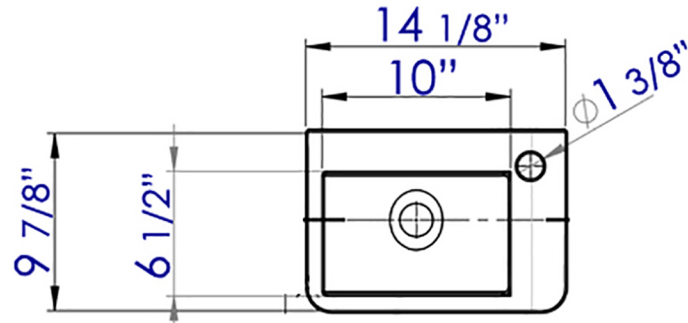

AB101

Small White Wall Mounted Ceramic Bathroom Sink Basin

Note: All product dimensions are approximate and should be verified on site prior to installation.
Visit www.ALFIbrand.com for more information.