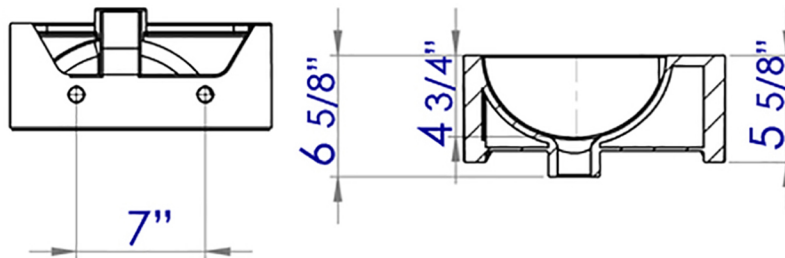

AB101

Small White Wall Mounted Ceramic Bathroom Sink Basin

Note: All product dimensions are approximate and should be verified on site prior to installation.
Visit www.ALFIbrand.com for more information.