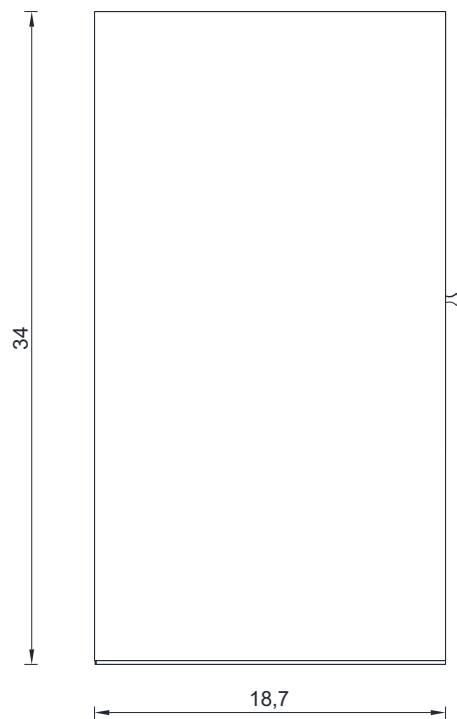

SORTINO COLLECTION

FRONT VIEW

Vanity Only

AB-MD672

SORTINO COLLECTION

SIDE VIEW

A - A SECTION

B - B SECTION

Vanity Only

AB-MD672

SORTINO COLLECTION

C - C SECTION

Vanity Only

AB-MD672

72"

SORTINO COLLECTION