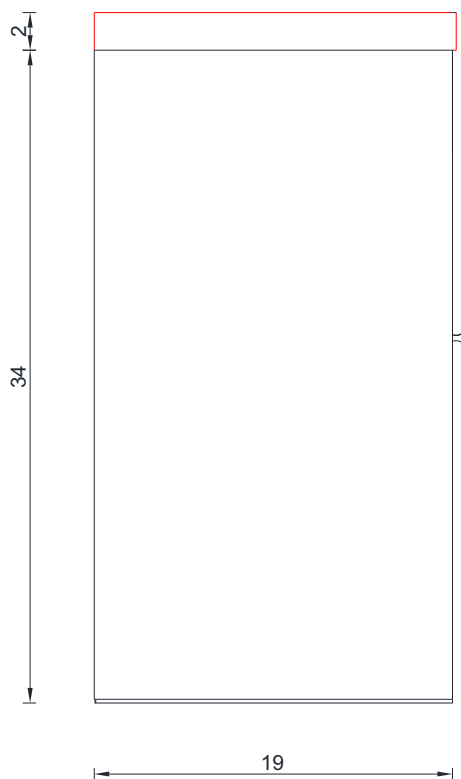

FRONT VIEW

Vanity With Top

AB-MD672

ALYA
Bath

SORTINO COLLECTION

SIDE VIEW

Vanity With Top

AB-MD672