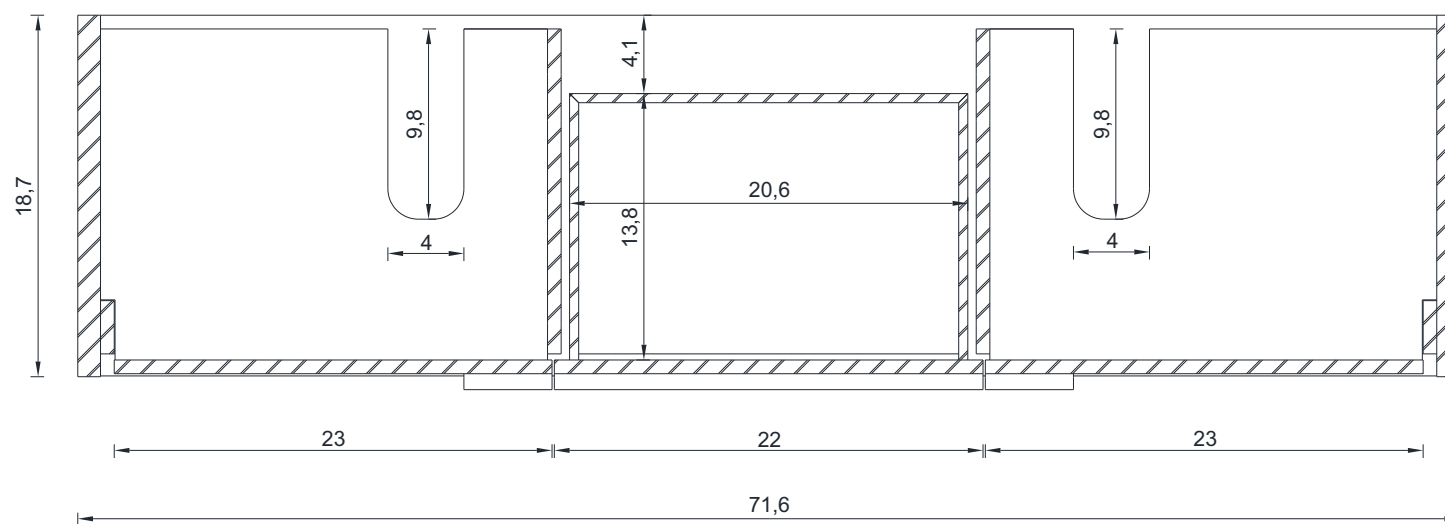

SORTINO COLLECTION

FRONT VIEW

Vanity Only

AB-MD672

SORTINO COLLECTION

SIDE VIEW

A - A SECTION

B - B SECTION

Vanity Only

AB-MD672

SORTINO COLLECTION

C - C SECTION

Vanity Only

AB-MD672

72"

SORTINO COLLECTION

FRONT VIEW

Vanity With Top

AB-MD672

ALYA
Bath

SORTINO COLLECTION

SIDE VIEW

Vanity With Top

AB-MD672