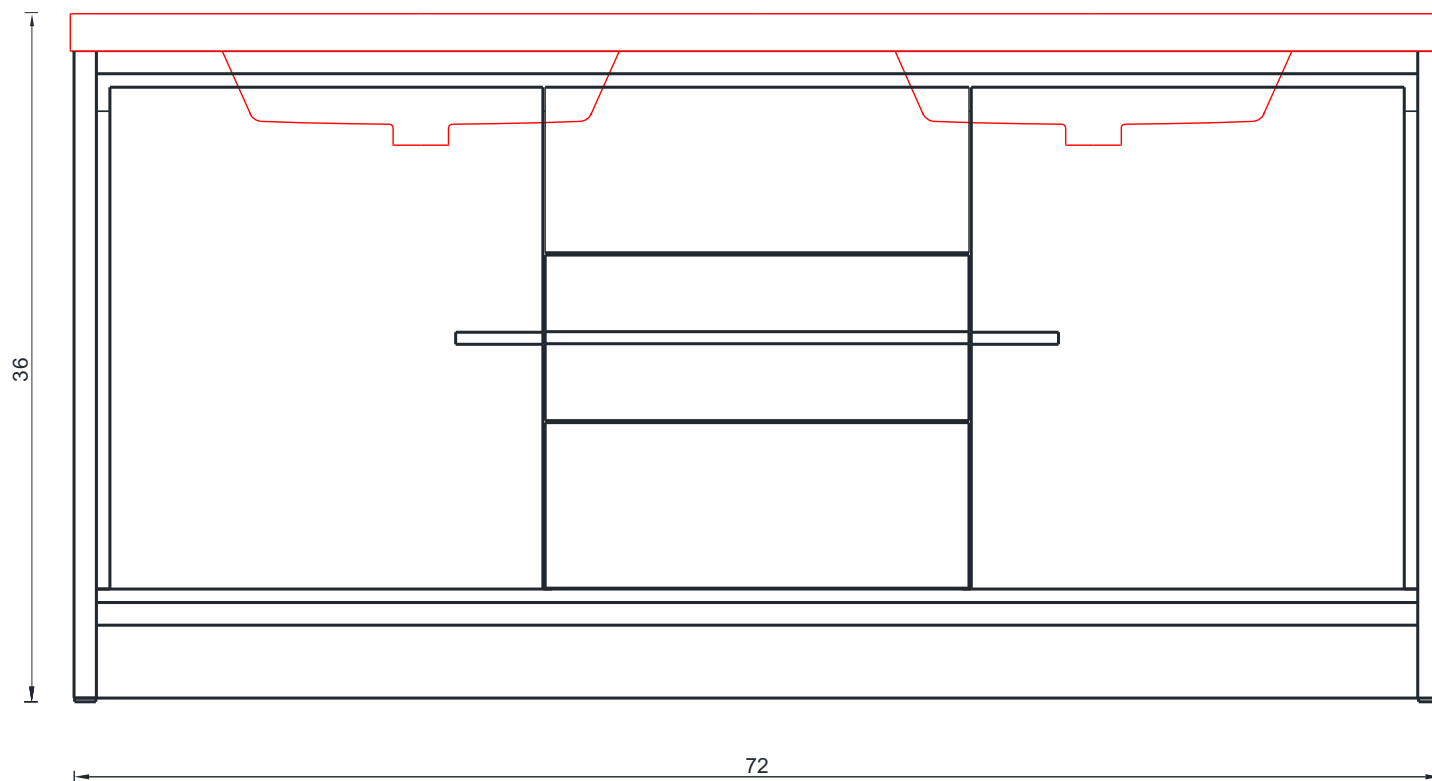

SORTINO COLLECTION

FRONT VIEW

Vanity Only

AB-MD672

SORTINO COLLECTION

SIDE VIEW

A - A SECTION

B - B SECTION

Vanity Only

AB-MD672

SORTINO COLLECTION

C - C SECTION

Vanity Only

AB-MD672

72"

SORTINO COLLECTION

FRONT VIEW

Vanity With Top

AB-MD672

ALYA
Bath

SORTINO COLLECTION

SIDE VIEW

Vanity With Top

AB-MD672