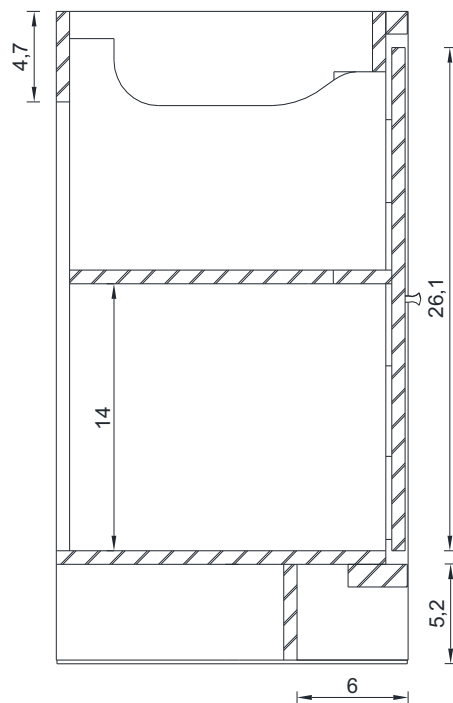

SORTINO COLLECTION

FRONT VIEW

Vanity Only

AB-MD672

SORTINO COLLECTION

SIDE VIEW

A - A SECTION

B - B SECTION

Vanity Only

AB-MD672

SORTINO COLLECTION

C - C SECTION

Vanity Only

AB-MD672

72"

SORTINO COLLECTION

FRONT VIEW

Vanity With Top

AB-MD672

ALYA
Bath

SORTINO COLLECTION

SIDE VIEW

Vanity With Top

AB-MD672