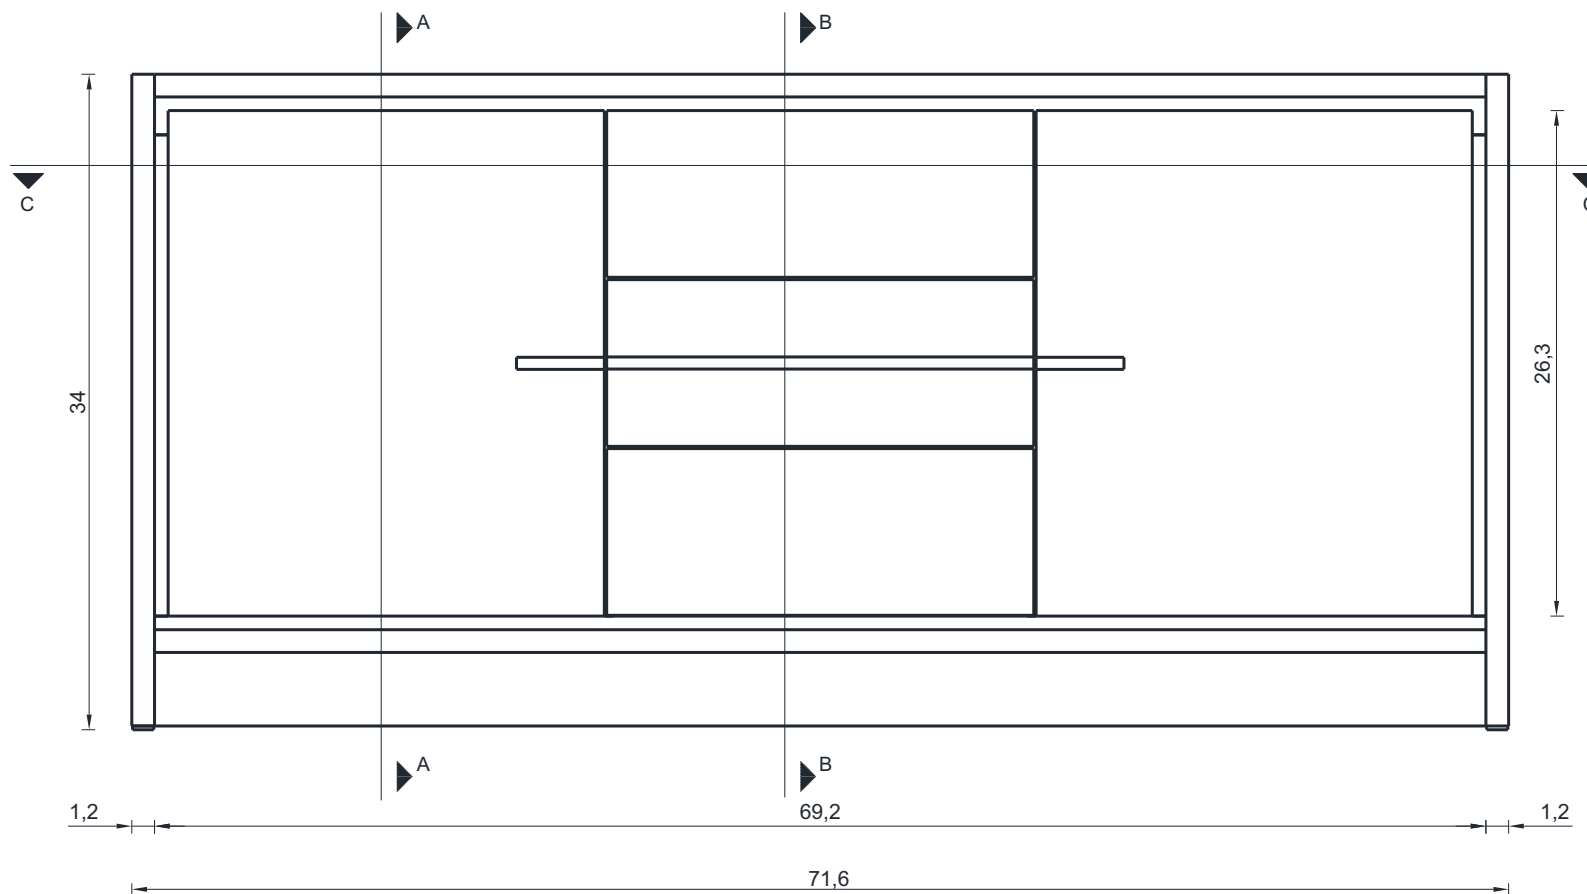

SORTINO COLLECTION

FRONT VIEW

Vanity Only

AB-MD672

SORTINO COLLECTION

SIDE VIEW

A - A SECTION

B - B SECTION

Vanity Only

AB-MD672

SORTINO COLLECTION

C - C SECTION

Vanity Only

AB-MD672

72"

SORTINO COLLECTION

FRONT VIEW

Vanity With Top

AB-MD672

ALYA
Bath

SORTINO COLLECTION

SIDE VIEW

Vanity With Top

AB-MD672