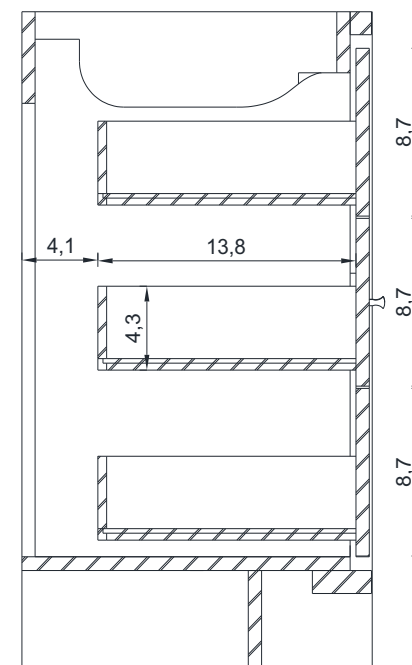

SORTINO COLLECTION

FRONT VIEW

Vanity Only

AB-MD672

SORTINO COLLECTION

SIDE VIEW

A - A SECTION

B - B SECTION

Vanity Only

AB-MD672

SORTINO COLLECTION

C - C SECTION

Vanity Only

AB-MD672

72"

SORTINO COLLECTION

FRONT VIEW

Vanity With Top

AB-MD672

ALYA
Bath

SORTINO COLLECTION

SIDE VIEW

Vanity With Top

AB-MD672