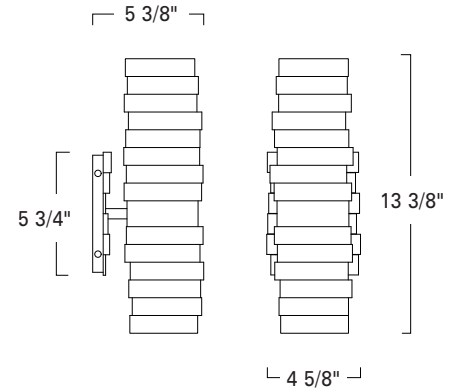

Murano
9765-SB-IC

Murano
9765-CH-IC

Murano
9765-MB-IC

Product Name / Model / Dimensions			Finish Options	Diffuser Options	Lamping Options
Murano - 9765			Standard Chrome / CH Matte Black / MB Satin Brass / SB	Standard Clear Ice Glass / IC Top Glass: 7" H x 3.625" W Bottom Glass: 5.25" H x 3.625" W	Standard LED Replacement lamps only (2) 60 Watt Medium Base T10/5, B10, T14 recommended
Height	Width	Projection			
13.375"	4.625"	5.5"			
Backplate 5.75" H x 4.625" W x 1" D					