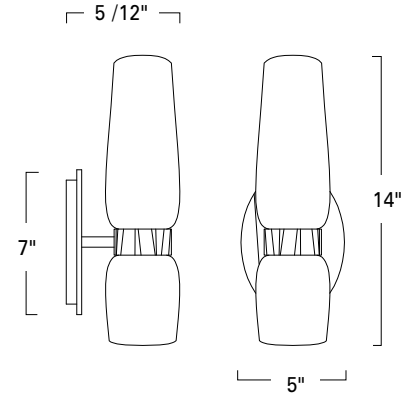

Flame
9760

Project Name _____

Fixture Type _____

Quantity _____

Norwell | Lighting

I L E X

Custom Metalcraft

Flame
9760-MB-CLGR

Flame
9760-CH-CLGR

9760

Flame Star Chandelier
9775-MBCH-CLGR

Product Name / Model / Dimensions			Finish Options	Diffuser Options	Lamping Options
Flame - 9760			Standard Chrome / CH Matte Black / MB	Standard Clearto Chrome Gradient / CLGR Top Glass: 8.375" H x 3.625" W Bottom Glass: 4.375" H x 3.625" W Note: Bottom glass requires Medium Base Edison G lamp	Standard Incandescent / IN (2) 60 Watt Medium Base Edison
Height	Width	Projection			
14.00"	5.00"	5.50"			
Backplate Oval 7.00" H x 5.00" W					