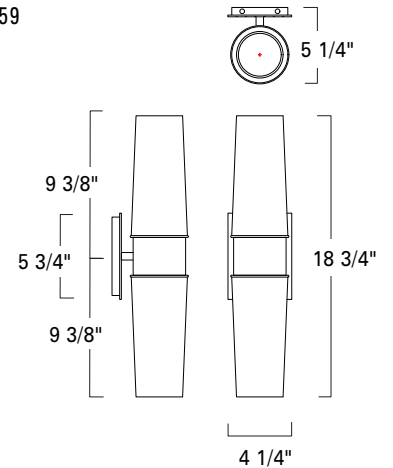

Icycle Single Sconce  
9758-CH-FR

Icycle Single Sconce  
9758-MB-CLGR

9758

Icycle Double Sconce  
9759-CH-FR

Icycle Double Sconce  
9759-MB-CLGR

9759

Product Name / Model / Dimensions				Finish Options	Diffuser Options	Lamping Options
Icycle Single Sconce - 9758 Icycle Double Sconce - 9759				<b>Standard</b> Chrome / CH Matte Black / MB	<b>Standard</b> Frosted Glass / FR Clear to Chrome Gradient Glass / CLGR 9758: 8 1/4" H x 4" W 9759: (2) 8 1/4" H x 4" W	<b>Standard</b> Incandescent / IND 9758 (1) 60 Watt, Medium Base Edison T10 Recommended
Series	Height	Width	Projection			
9758	12.25"	4.25"	5.25"			
9759	18.75"	4.25"	5.25"			
Backplate 5.75" H x 4.25" W						