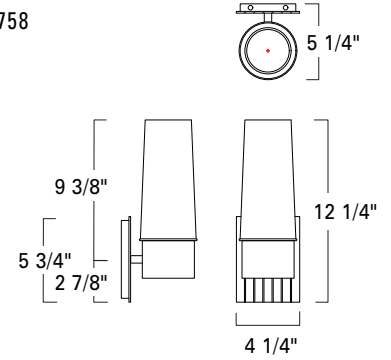

# Icycle

9758 Single Sconce  
9759 Double Sconce

Project Name \_\_\_\_\_

Fixture Type \_\_\_\_\_

Quantity \_\_\_\_\_

Norwell | Lighting

I L E X

Custom Metalcraft

Icycle Single Sconce  
9758-CH-FR

Icycle Single Sconce  
9758-MB-CLGR

9758

Icycle Double Sconce  
9759-CH-FR

Icycle Double Sconce  
9759-MB-CLGR

9759

Product Name / Model / Dimensions				Finish Options	Diffuser Options	Lamping Options
Icycle Single Sconce - 9758 Icycle Double Sconce - 9759				<b>Standard</b> Chrome / CH Matte Black / MB	<b>Standard</b> Frosted Glass / FR Clear to Chrome Gradient Glass / CLGR 9758: 8 1/4" H x 4" W 9759: (2) 8 1/4" H x 4" W	<b>Standard</b> Incandescent / IND 9758 (1) 60 Watt, Medium Base Edison T10 Recommended
Series	Height	Width	Projection			
9758	12.25"	4.25"	5.25"			
9759	18.75"	4.25"	5.25"			
Backplate 5.75" H x 4.25" W						