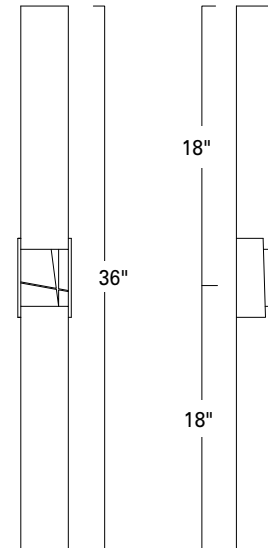

Artemis LED

9755 - 24"
9756 - 36"

Project Name _____

Fixture Type _____

Quantity _____

Norwell | Lighting

I L E X

Custom Metalcraft

Artemis 24"
9755-CH-MA

Artemis 36"
9756-CH-MA

Artemis 24"
9755-MB-MA

Artemis 36"
9756-SB-MA

9755

9756

LED- ADA

Product Name / Model / Dimensions				Mounting*	Diffuser Options	Finish Options	Lamping Options
Artemis 24" - 9755 Artemis 36" - 9756				Standard Wall Mount / WM Horizontal or Vertical *Requires a single gang electrical box, aligned with the length of the fixture	Standard Matte Acrylic / MA 9755: (2) 10.25" L x 3.25" W 9756: (2) 16.25" L x 3.25" W	Standard Chrome / CH Matte Black / MB Satin Brass / SB	Standard LED / LED 9755 2000lm, 3000K, 20 Watt, CRI 90, 120V, Triac Dimmable
Series	Height	Width	Projection				9756 2400lm, 3000K, 24 Watt, CRI 90, 120V, Triac Dimmable
9755	24.00"	3.50"	2.50"				
9756	36.00"	3.50"	2.50"				