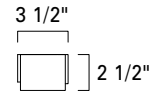

Artemis 24"
9755-CH-MA

Artemis 36"
9756-CH-MA

Artemis 24"
9755-MB-MA

Artemis 36"
9756-SB-MA

9755

9756

LED- ADA

Product Name / Model / Dimensions				Mounting*	Diffuser Options	Finish Options	Lamping Options
Artemis 24" - 9755 Artemis 36" - 9756				Standard Wall Mount / WM Horizontal or Vertical *Requires a single gang electrical box, aligned with the length of the fixture	Standard Matte Acrylic / MA 9755: (2) 10.25" L x 3.25" W 9756: (2) 16.25" L x 3.25" W	Standard Chrome / CH Matte Black / MB Satin Brass / SB	Standard LED / LED 9755 2000lm, 3000K, 20 Watt, CRI 90, 120V, Triac Dimmable
Series	Height	Width	Projection				9756 2400lm, 3000K, 24 Watt, CRI 90, 120V, Triac Dimmable
9755	24.00"	3.50"	2.50"				
9756	36.00"	3.50"	2.50"				