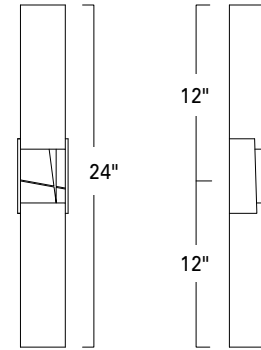

Artemis LED

9755 - 24"
9756 - 36"

Project Name _____

Fixture Type _____

Quantity _____

Norwell | Lighting

I L E X

Custom Metalcraft

Artemis 24"
9755-CH-MA

Artemis 36"
9756-CH-MA

Artemis 24"
9755-MB-MA

Artemis 36"
9756-SB-MA

9755

9756

LED- ADA

Product Name / Model / Dimensions				Mounting*	Diffuser Options	Finish Options	Lamping Options
Artemis 24" - 9755 Artemis 36" - 9756				Standard Wall Mount / WM Horizontal or Vertical *Requires a single gang electrical box, aligned with the length of the fixture	Standard Matte Acrylic / MA 9755: (2) 10.25" L x 3.25" W 9756: (2) 16.25" L x 3.25" W	Standard Chrome / CH Matte Black / MB Satin Brass / SB	Standard LED / LED 9755 2000lm, 3000K, 20 Watt, CRI 90, 120V, Triac Dimmable
Series	Height	Width	Projection				9756 2400lm, 3000K, 24 Watt, CRI 90, 120V, Triac Dimmable
9755	24.00"	3.50"	2.50"				
9756	36.00"	3.50"	2.50"				