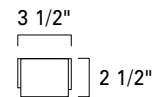

Artemis 24"
9755-CH-MA

Artemis 36"
9756-CH-MA

Artemis 24"
9755-MB-MA

Artemis 36"
9756-SB-MA

9755

9756

LED- ADA

Product Name / Model / Dimensions				Mounting*	Diffuser Options	Finish Options	Lamping Options
Artemis 24" - 9755 Artemis 36" - 9756				Standard Wall Mount / WM Horizontal or Vertical *Requires a single gang electrical box, aligned with the length of the fixture	Standard Matte Acrylic / MA 9755: (2) 10.25" L x 3.25" W 9756: (2) 16.25" L x 3.25" W	Standard Chrome / CH Matte Black / MB Satin Brass / SB	Standard LED / LED 9755 2000lm, 3000K, 20 Watt, CRI 90, 120V, Triac Dimmable
Series	Height	Width	Projection				9756 2400lm, 3000K, 24 Watt, CRI 90, 120V, Triac Dimmable
9755	24.00"	3.50"	2.50"				
9756	36.00"	3.50"	2.50"				