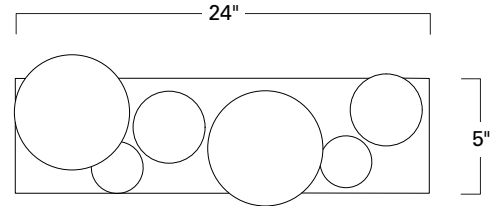

9745-MB-NG

shown with antique incandescent filament bulbs (not included)

9745-CH-NG

Lamp Style	Lamp Size	Lamp Wattage
(4) G25	3"	60 watt
(5) G16	2"	25 watt

9745-BN-NG

Lamp Style	Lamp Size	Lamp Wattage
(2) G40	5"	100 watt
(2) G25	3"	60 watt
(5) G16	2"	25 watt

Hollywood can also be flush mounted

9745

Product Name / Model / Dimensions				Finish Options	Diffuser	Lamping Options
Hollywood Bath Sconce - 9745				Standard Brushed Nickel / BN Chrome / CH Matte Black / MB	Standard No Glass / NG	Standard Incandescent (9)-60 Watt Medium Base Globe style bulbs recommended
	Body Height	Overall Body Width	Projection without lamps			
9745	5"	24"	2"			
*Bulbs not included, projection dimensions vary depending on bulb style used.						