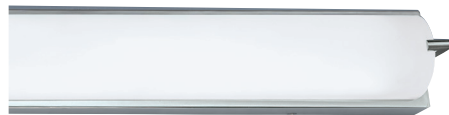

Alto 18", 24" and 36"

9691
9692
9693

Project Name _____

Fixture Type _____

Quantity _____

Norwell | Lighting

ILEX

Custom Metalcraft

Alto 18"
9691-CH-MO

Alto 24"
9692-CH-MO

Mounts vertically or horizontally

Alto 36"
9693-CH-MO

9691 - 18"

9693 - 36"

9692 - 24"

LED- ADA

Product Name / Model / Dimensions				Finish Options	Glass Options	Lamping Options
Alto 18" - 9691 Alto 24" - 9692 Alto 36" - 9693				Standard Brushed Nickel / BN Chrome / CH	Standard Matte Opal / MO	Standard LED / LED 9691 18" - 900lm 3000K CCT 9692 24" - 1900lm 3000K CCT 9693 36" - 2500lm 3000K CCT *dimnable *Refer to Norwellinc.com for LED Specifications
Series	Height	Width	Projection			
9691	18"	4.25"	3.75"			
9692	24"	4.25"	3.75"			
9693	36"	4.25"	3.75"			