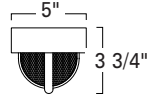

Alto 18"
9691-CH-MO

Alto 24"
9692-CH-MO

Mounts vertically or horizontally

Alto 36"
9693-CH-MO

9691 - 18"

9693 - 36"

9692 - 24"

LED- ADA

Product Name / Model / Dimensions				Finish Options	Glass Options	Lamping Options
Alto 18" - 9691 Alto 24" - 9692 Alto 36" - 9693				Standard Brushed Nickel / BN Chrome / CH	Standard Matte Opal / MO	Standard LED / LED 9691 18" - 900lm 3000K CCT 9692 24" - 1900lm 3000K CCT 9693 36" - 2500lm 3000K CCT *dimnable *Refer to Norwellinc.com for LED Specifications
Series	Height	Width	Projection			
9691	18"	4.25"	3.75"			
9692	24"	4.25"	3.75"			
9693	36"	4.25"	3.75"			