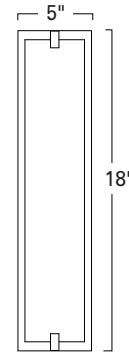

Alto 18", 24" and 36"

9691
9692
9693

Project Name _____

Fixture Type _____

Quantity _____

Norwell | Lighting

ILEX

Custom Metalcraft

Alto 18"
9691-CH-MO

Alto 24"
9692-CH-MO

Mounts vertically or horizontally

Alto 36"
9693-CH-MO

9691 - 18"

9693 - 36"

9692 - 24"

LED- ADA

Product Name / Model / Dimensions				Finish Options	Glass Options	Lamping Options
Alto 18" - 9691 Alto 24" - 9692 Alto 36" - 9693				Standard Brushed Nickel / BN Chrome / CH	Standard Matte Opal / MO	Standard LED / LED 9691 18" - 900lm 3000K CCT 9692 24" - 1900lm 3000K CCT 9693 36" - 2500lm 3000K CCT *dimnable *Refer to Norwellinc.com for LED Specifications
Series	Height	Width	Projection			
9691	18"	4.25"	3.75"			
9692	24"	4.25"	3.75"			
9693	36"	4.25"	3.75"			