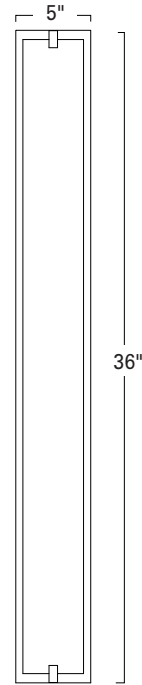

Alto 18", 24" and 36"

9691
9692
9693

Project Name _____

Fixture Type _____

Quantity _____

Norwell | Lighting

ILEX

Custom Metalcraft

Alto 18"
9691-CH-MO

Alto 24"
9692-CH-MO

Mounts vertically or horizontally

Alto 36"
9693-CH-MO

9691 - 18"

9693 - 36"

9692 - 24"

LED- ADA

Product Name / Model / Dimensions				Finish Options	Glass Options	Lamping Options
Alto 18" - 9691 Alto 24" - 9692 Alto 36" - 9693				Standard Brushed Nickel / BN Chrome / CH	Standard Matte Opal / MO	Standard LED / LED 9691 18" - 900lm 3000K CCT 9692 24" - 1900lm 3000K CCT 9693 36" - 2500lm 3000K CCT *dimnable *Refer to Norwellinc.com for LED Specifications
Series	Height	Width	Projection			
9691	18"	4.25"	3.75"			
9692	24"	4.25"	3.75"			
9693	36"	4.25"	3.75"			