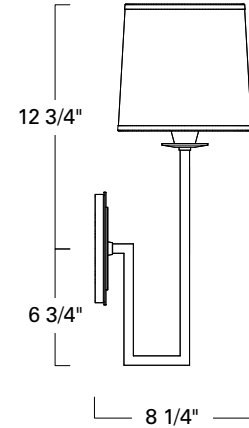

Maya Sconce
9675-AR-WS

Maya Sconce
9675-BN-WS

Maya Sconce
9675-PN-WS

Also available in a Maya Drum & Linear Chandeliers.
See 9677 & 9678 technical sheets

9675

Product Name / Model / Dimensions			Finish Options	Glass	Lamping Options
Maya - 9675			Standard Aged Brass / AG Architectural Bronze / AR Brushed Nickel / BN Polished Nickel / PN	Standard White Shade / WS 7" H X 7.25" W	Standard Incandescent / IN (1) 60 Watt Edison
Height	Width	Projection			
19.25"	7.25"	8.25"			
Backplate* 6" H X 3.75" W					
*Trimplate available Note: Small backplate requires a switch box					