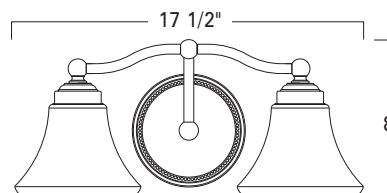

Soliel 1 Light
9661-CH-FL

9661

Soliel 2 Light
9662-BN-FL

9662

Soliel 3 Light
9663-BN-FL

9663

Product Name / Model / Dimensions				Finish Options	Glass Options	Lamping Options
Soliel (One Light) - 9661 Soliel (Two Light) - 9662 Soliel (Three Light) - 9663				Standard Brushed Nickel / BN Chrome / CH	Standard Flared / FL 4.75" H X 6.5" W	Standard Incandescent / IN 9661 - (1) 75 Watt Edison 9662 - (2) 75 Watt Edison 9663 - (2) 75 Watt Edison
Series	Height	Width	Projection			
9661	7.75"	6.50"	8.00"			
9662	8.25"	17.50"	8.00"			
9663	9.25"	22.25"	8.00"			
Backplate 6.00" diameter						