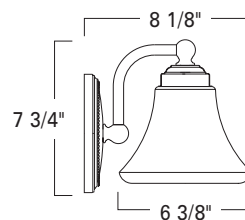

Soliel 1 Light
9661-CH-FL

9661

Soliel 2 Light
9662-BN-FL

9662

Soliel 3 Light
9663-BN-FL

9663

Product Name / Model / Dimensions				Finish Options	Glass Options	Lamping Options
Soliel (One Light) - 9661 Soliel (Two Light) - 9662 Soliel (Three Light) - 9663				Standard Brushed Nickel / BN Chrome / CH	Standard Flared / FL 4.75" H X 6.5" W	Standard Incandescent / IN 9661 - (1) 75 Watt Edison 9662 - (2) 75 Watt Edison 9663 - (2) 75 Watt Edison
Series	Height	Width	Projection			
9661	7.75"	6.50"	8.00"			
9662	8.25"	17.50"	8.00"			
9663	9.25"	22.25"	8.00"			
Backplate 6.00" diameter						