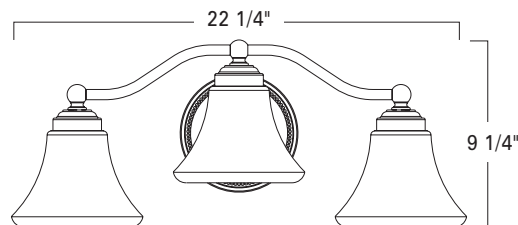

Soliel 1 Light
9661-CH-FL

9661

Soliel 2 Light
9662-BN-FL

9662

Soliel 3 Light
9663-BN-FL

9663

Product Name / Model / Dimensions				Finish Options	Glass Options	Lamping Options
Soliel (One Light) - 9661 Soliel (Two Light) - 9662 Soliel (Three Light) - 9663				Standard Brushed Nickel / BN Chrome / CH	Standard Flared / FL 4.75" H X 6.5" W	Standard Incandescent / IN 9661 - (1) 75 Watt Edison 9662 - (2) 75 Watt Edison 9663 - (2) 75 Watt Edison
Series	Height	Width	Projection			
9661	7.75"	6.50"	8.00"			
9662	8.25"	17.50"	8.00"			
9663	9.25"	22.25"	8.00"			
Backplate 6.00" diameter						