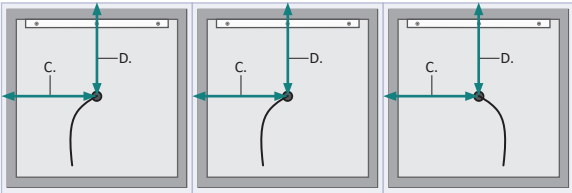

9' Mod-SM-Long-9 - Specification Sheet

Dimensions

Mod3636L:

- Height: 36"
- Width: 36"
- Depth: 1-9/16"

Mod3636Center:

- Height: 36"
- Width: 36"
- Depth: 1-9/16"

Mod3636R:

- Height: 36"
- Width: 36"
- Depth: 1-9/16"

BACK

FRONT, BACK & SIDE

MODEL	A	B	C	D	E	F
9' Mod-SM-Long-9	108	36	17-7/8	17-7/8	1-3/8	3/16