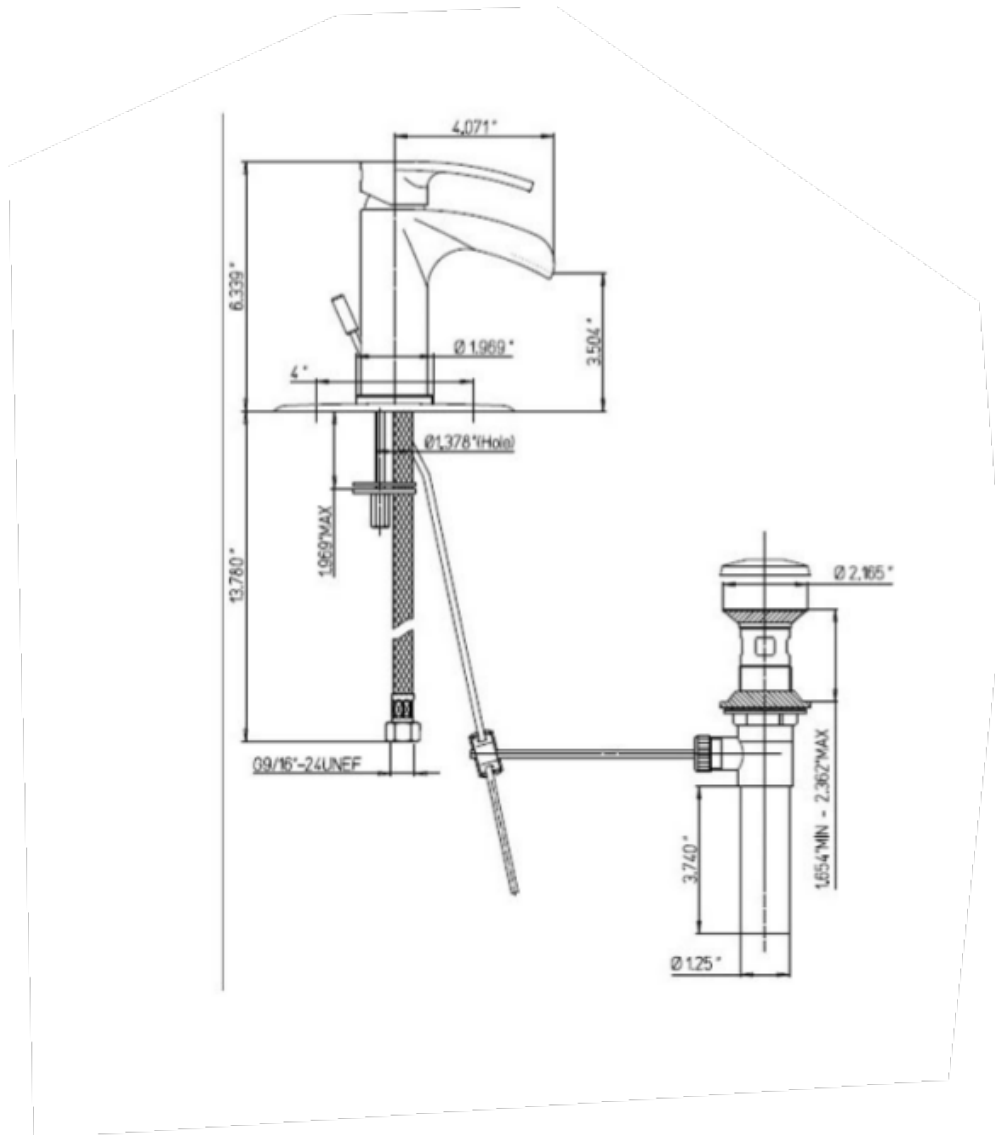

86-211WFS

Ovo small waterfall single handle
lavatory faucet

E-Commerce Series

86-211WFS

Contemporary Styling

STANDARDS

- Compliant with ASME A112.18.1-B125.1
- Compliant with AB1953
- Compliant with ANSI NSF61 – Annex G
- Certified by CSA International
- Compliant with ANSI A117.1

Finishes

	86CR211WFS	86PW211WFS
Polished Chrome	X	
Brushed Nickel		X

Features

	86CR211WFS	86PW211WFS
Solid Brass Construction	X	X
Meets NSF 61/9 Annex G Lead Requirements	X	X
ADA Compliant	X	X
Step-By-Step Installation Instructions	X	X
Limited Lifetime Warranty	X	X
1.5 GPM	X	X