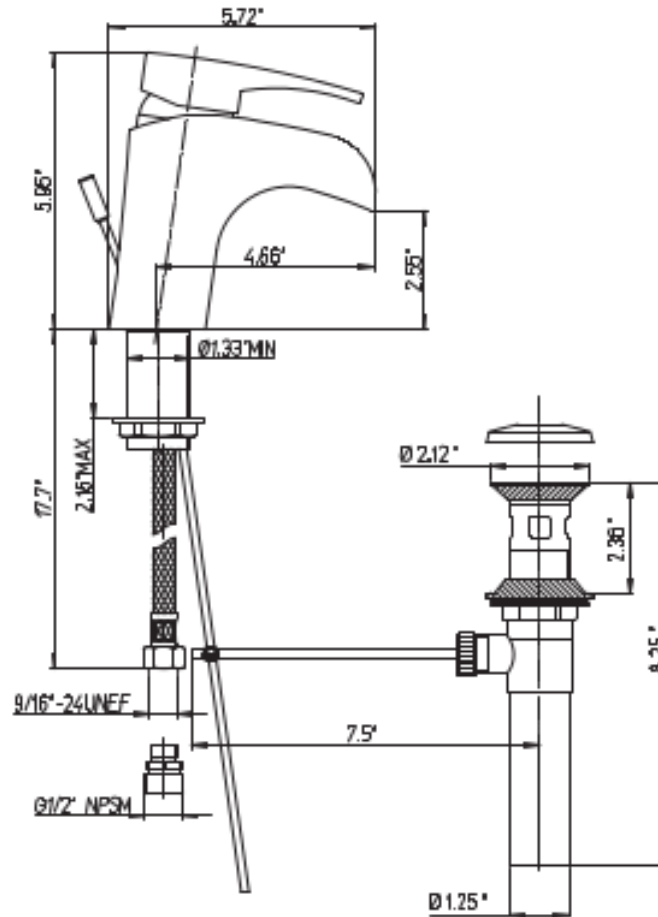

86-211WF

Novello waterfall single lever
handle lavatory faucet

86-211WF

Lavatory Faucet, Contemporary Styling

STANDARDS

- Compliant with ASME A112.18.1-B125.1
- Compliant with AB1953
- Compliant with ANSI NSF61 – Annex G
- Certified by CSA International
- Compliant with ANSI A117.1

Finishes

	86CR211WF	86PW211WF
Polished Chrome	X	
Brushed Nickel		X

Features

	86CR211WF	86PW211WF
Solid Brass Construction	X	X
Single Control Ceramic Disc Valve	X	X
Meets NSF 61/9 Annex G Lead Requirements	X	X
ADA Compliant	X	X
Step-By-Step Installation Instructions	X	X
Limited Lifetime Warranty	X	X
1.5 GPM	X	X