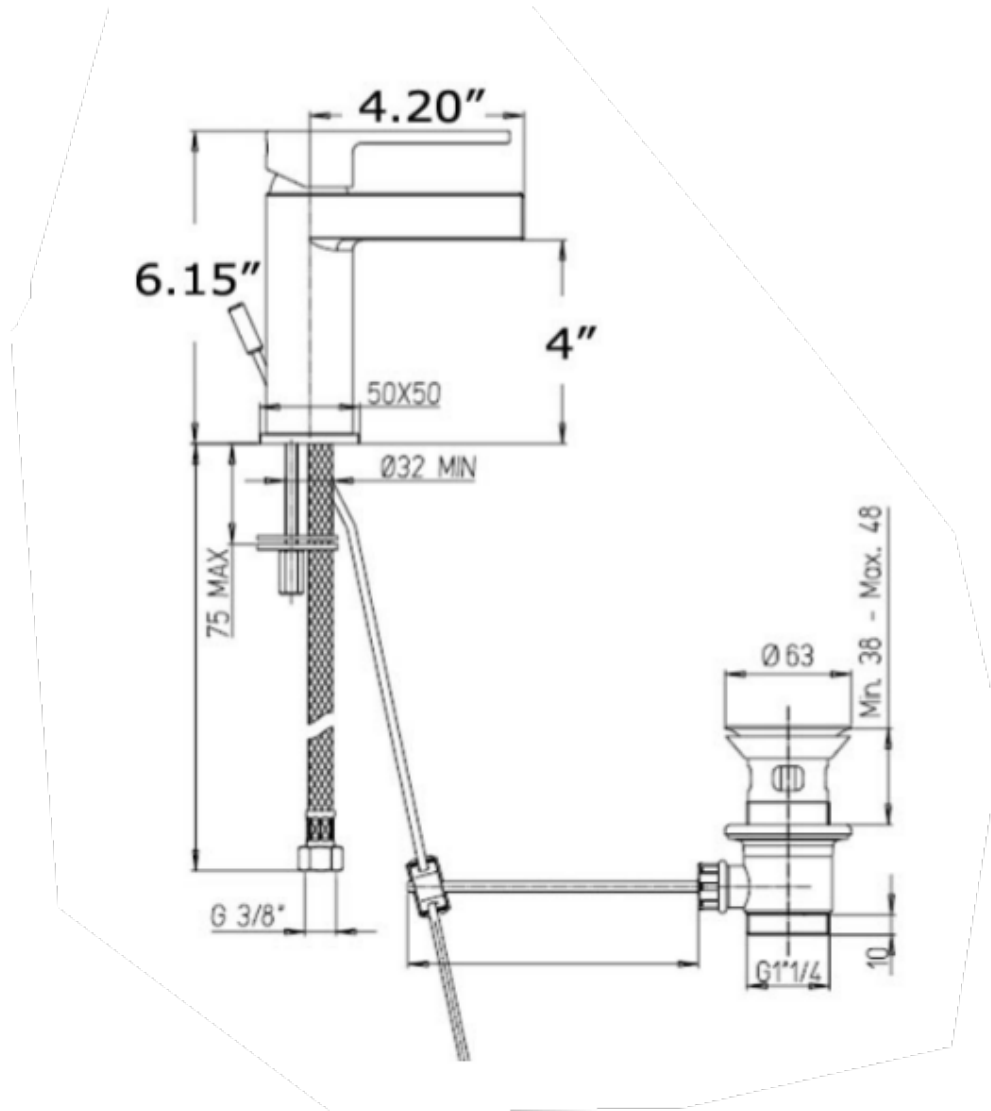

84-211WFR

Dax waterfall single control
lavatory faucet
Pop-up drain included.

E-Commerce Series

84-211WFR

Contemporary Styling

STANDARDS

- Compliant with ASME A112.18.1-B125.1
- Compliant with AB1953
- Compliant with ANSI NSF61 – Annex G
- Certified by CSA International
- Compliant with ANSI A117.1

Finishes

	84CR211WFR	84PW211WFR
Polished Chrome	X	
Brushed Nickel		X

Features

	84CR211WFR	84PW211WFR
Solid Brass Construction	X	X
Meets NSF 61/9 Annex G Lead Requirements	X	X
ADA Compliant	X	X
Step-By-Step Installation Instructions	X	X
Limited Lifetime Warranty	X	X
1.5 GPM	X	X