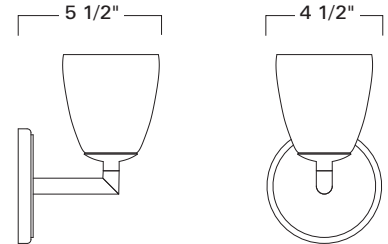

Chancellor  
8271-CH-MO

Chancellor  
8272-BN-MO

Chancellor  
8272-CH-MO

8271

8272

Product Name / Model / Dimensions				Finish Options	Shade Options	Lamping Options
Chancellor Single Sconce - 8271 Chancellor Double Sconce - 8272				<b>Standard</b> Brushed Nickel / BN Chrome / CH	<b>Standard</b> Matte Opal / MO 4" H x 4" W	<b>Standard</b> LED / LED 8271 - (1) 4.5 Watt G9 LED Included 8272 - (2) 4.5 Watt G9 LED Included
Series	Height	Width	Projection			
8271	7.50"	4.50"	5.5"			
8272	7.50"	11.00"	5.5"			
Backplate 4.5" diameter						