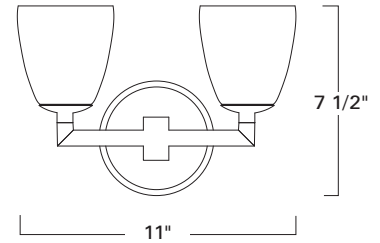

Chancellor  
8271-CH-MO

Chancellor  
8272-BN-MO

Chancellor  
8272-CH-MO

8271

8272

Product Name / Model / Dimensions				Finish Options	Shade Options	Lamping Options
Chancellor Single Sconce - 8271 Chancellor Double Sconce - 8272				<b>Standard</b> Brushed Nickel / BN Chrome / CH	<b>Standard</b> Matte Opal / MO 4" H x 4" W	<b>Standard</b> LED / LED 8271 - (1) 4.5 Watt G9 LED Included 8272 - (2) 4.5 Watt G9 LED Included
Series	Height	Width	Projection			
8271	7.50"	4.50"	5.5"			
8272	7.50"	11.00"	5.5"			
Backplate 4.5" diameter						