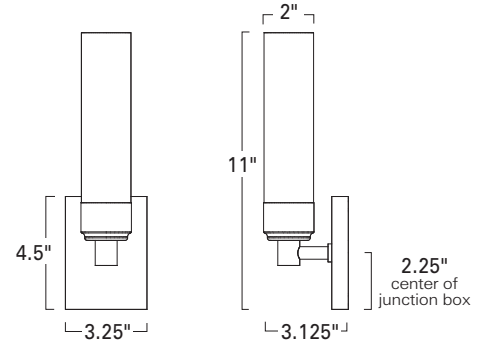

Alex  
8230-CH-SO

Alex  
8230-BN-MO

Alex  
8230-PN-SH

Product Name / Model / Dimensions			Finish Options	Shade Options	Lamping Options
Alex - 8230			<b>Standard</b> Brushed Nickel / BN Chrome / CH Polished Nickel / PN	<b>Standard</b> Matte Opal / MO Splashed Opal / SO Shiny Opal / SH 8" H x 1.875" W	<b>Standard</b> Halogen (1) E11 Minican 50 Watt Max
Height	Width	Projection			
11.00"	3.25"	3.125"			
*Backplate 4.5" H X 3.25" W *Trim plate available Note: Small back plate - requires a switch box					