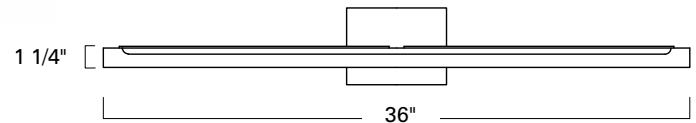

DOUBLE-L LED

8146 - 26"

8147 - 36"

Project Name _____

Fixture Type _____

Quantity _____

Norwell | Lighting

I L E X

Custom Metalcraft

36" Sconce
8147-CH-FA

Top View

26" Sconce
8147-BN-FA

36" Sconce
8147-CH-FA

LED ADA

Product Name / Model / Dimensions				Finish Options	Diffuser	Lamping Options
DOUBLE- L - 26" 8146, 36" 8147				Standard Chrome / CH Brushed Nickel / BN	Standard Frosted Acrylic / FA	Standard LED 8146 - 1023lm, 21 Watt, 3000K, 80 CRI ELV & Triac & 0-10V Dimming 100v-277v 8147 - 1324lm, 28 Watt, 3000K, 80 CRI ELV & Triac & 0-10V Dimming 100v-277v
	Height	Width	Projection			
8146	1 1/4"	26"	4"			
8147	1 1/4"	36"	4"			
Backplate 5 " H X 6 1/2" W						