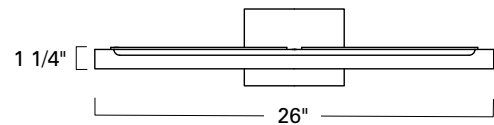

DOUBLE-L LED

8146 - 26"

8147 - 36"

Project Name _____

Fixture Type _____

Quantity _____

Norwell | Lighting

I L E X

Custom Metalcraft

36" Sconce
8147-CH-FA

Top View

26" Sconce
8147-BN-FA

36" Sconce
8147-CH-FA

LED ADA

Product Name / Model / Dimensions				Finish Options	Diffuser	Lamping Options
DOUBLE- L - 26" 8146, 36" 8147				Standard Chrome / CH Brushed Nickel / BN	Standard Frosted Acrylic / FA	Standard LED 8146 - 1023lm, 21 Watt, 3000K, 80 CRI ELV & Triac & 0-10V Dimming 100v-277v 8147 - 1324lm, 28 Watt, 3000K, 80 CRI ELV & Triac & 0-10V Dimming 100v-277v
	Height	Width	Projection			
8146	1 1/4"	26"	4"			
8147	1 1/4"	36"	4"			
Backplate 5 " H X 6 1/2" W						