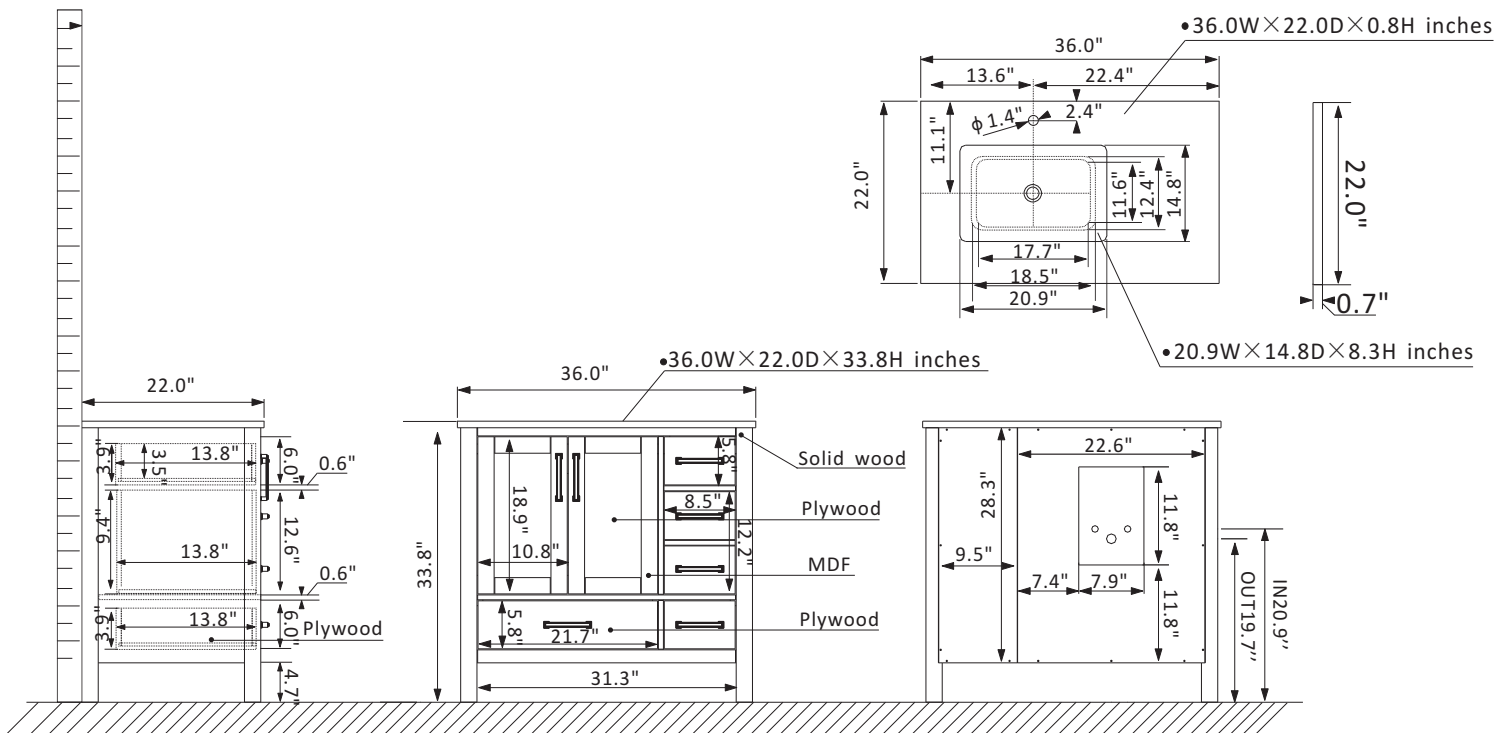

# Vinnova Shannon Vanity Collection 785036-WH-WS-NM

Sink : Modern, One Rectangular, undermount ceramic basin with overflow included

Faucet : Vanity Countertop pre-drilled for Single hole faucet for easy installation (Faucet sold separately)

Door/Drawer : 1 roomy Soft-Closing drawer, On the right middle side with a large Soft-Closing Drawer, 2 Soft-Closing drawers, 2 Soft-Closing doors