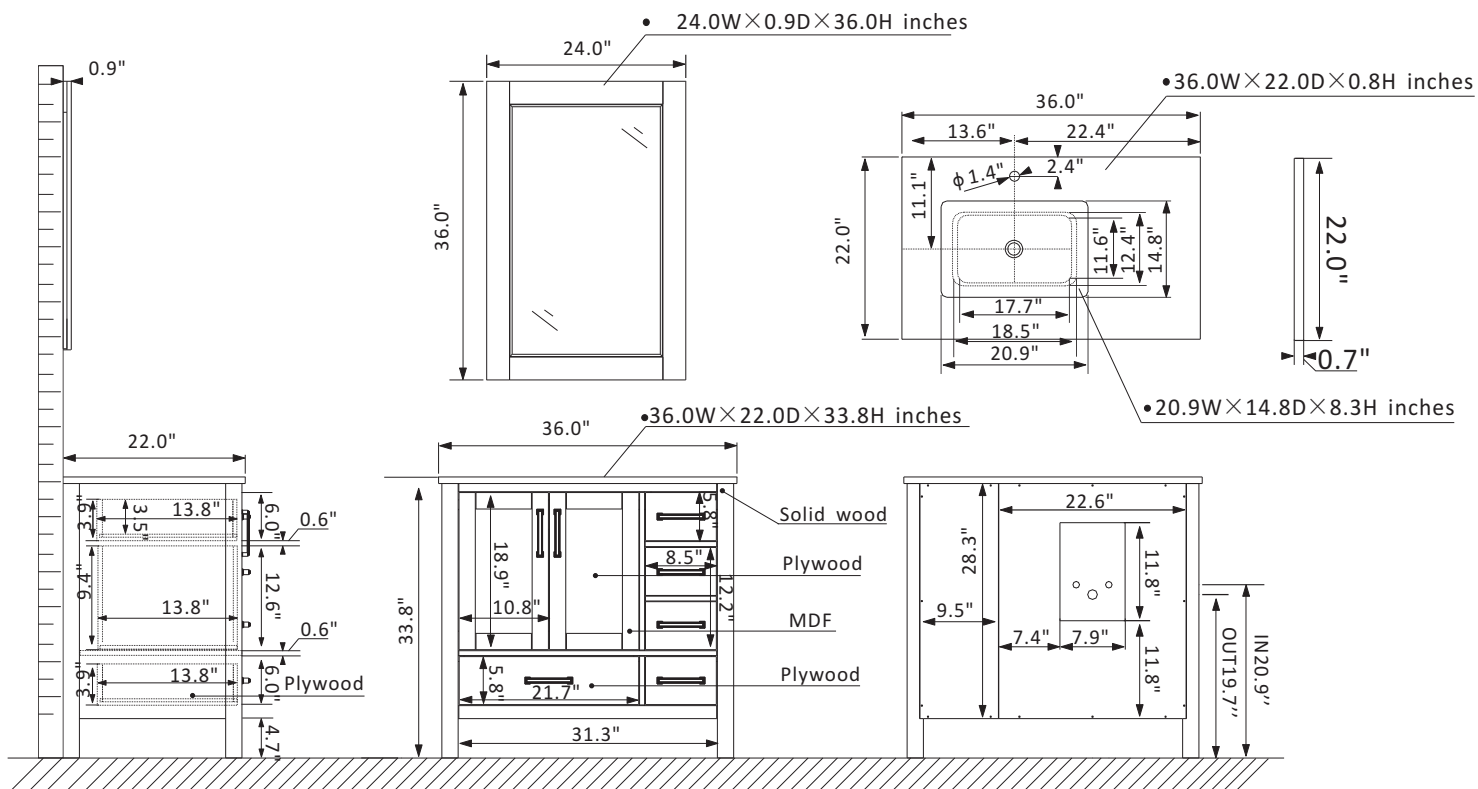

Vinnova Shannon Vanity Collection 785036-PG-WS

Features

Vanity Material : Imported solid oak frame, Solid wood and ply wood construction

Vanity Color : Available in White, Paris Grey and Royal Blue Finish

Countertop : Composite Carrara White Stone Countertop has a polished look (White, Paris Grey/Royal Blue)

Sink : Modern, One Rectangular, undermount ceramic basin with overflow included

Faucet : Vanity Countertop pre-drilled for Single hole faucet for easy installation (Faucet sold separately)