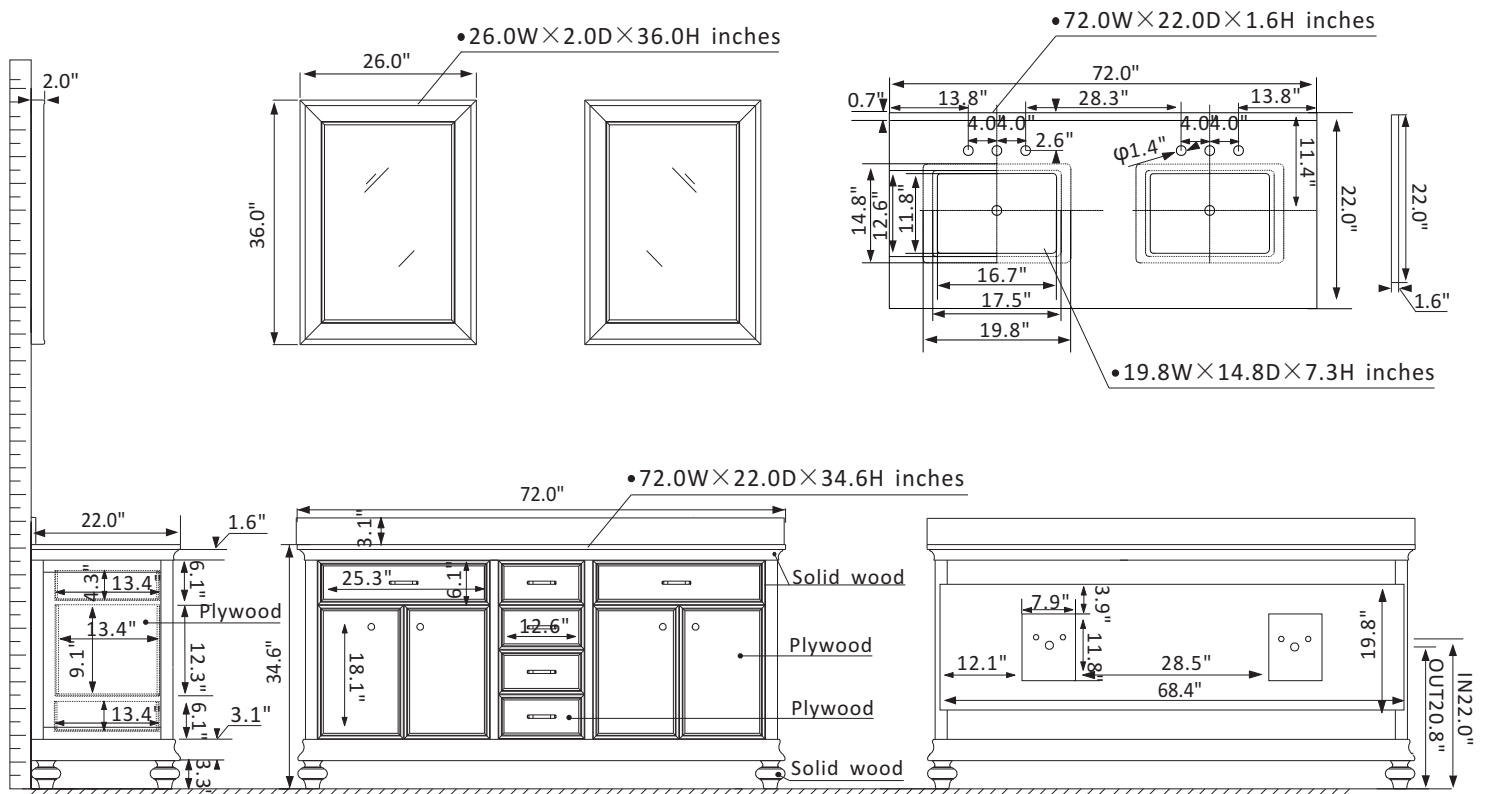

Vinnova Charlotte Vanity Collection 735072-GR-CQS

Features

- Adds traditional splendor to any bathroom
- Solid wood and ply wood construction
- Generous storage space for toiletries
- Double Matching Framed Mirrors
- Available in White/Grey/Finnish Green finish
- Carrara Composite Stone countertop and Rectangular Under-Mount Sink with overflow included
- Beautiful Modernistic Satin Nickel finish hardware(White/Grey) or Brushed Bronze finish hardware(Finnish Green)
- Four Soft-Closing doors, On the middle side with a large Two in one Soft-Closing Drawer and Two Soft-Closing drawers
- Four feet
- Easy plumbing and faucet installation*

* Does not include faucet, drain assembly or P-trap