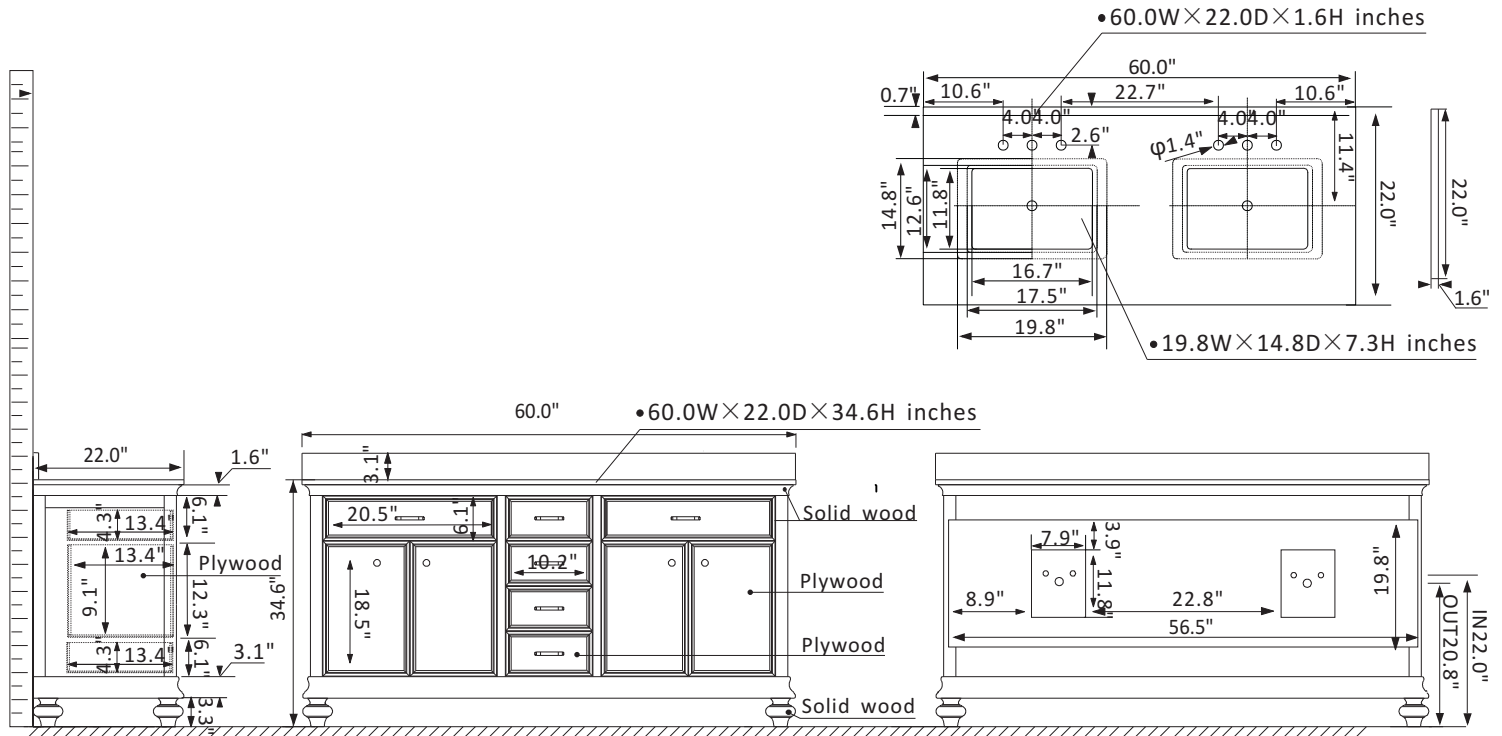

## Features

- Adds traditional splendor to any bathroom
- Solid wood and ply wood construction
- Generous storage space for toiletries
- Available in White/Grey/Finnish Green finish
- Carrara Composite Stone countertop and Rectangular Under-Mount Sink with overflow included
- Beautiful Modernistic Satin Nickel finish hardware(White/Grey) or Brushed Bronze finish hardware(Finnish Green)
- Four Soft-Closing doors, On the middle side with a large Two in one Soft-Closing Drawer and Two Soft-Closing drawers
- Four feet
- Easy plumbing and faucet installation\*